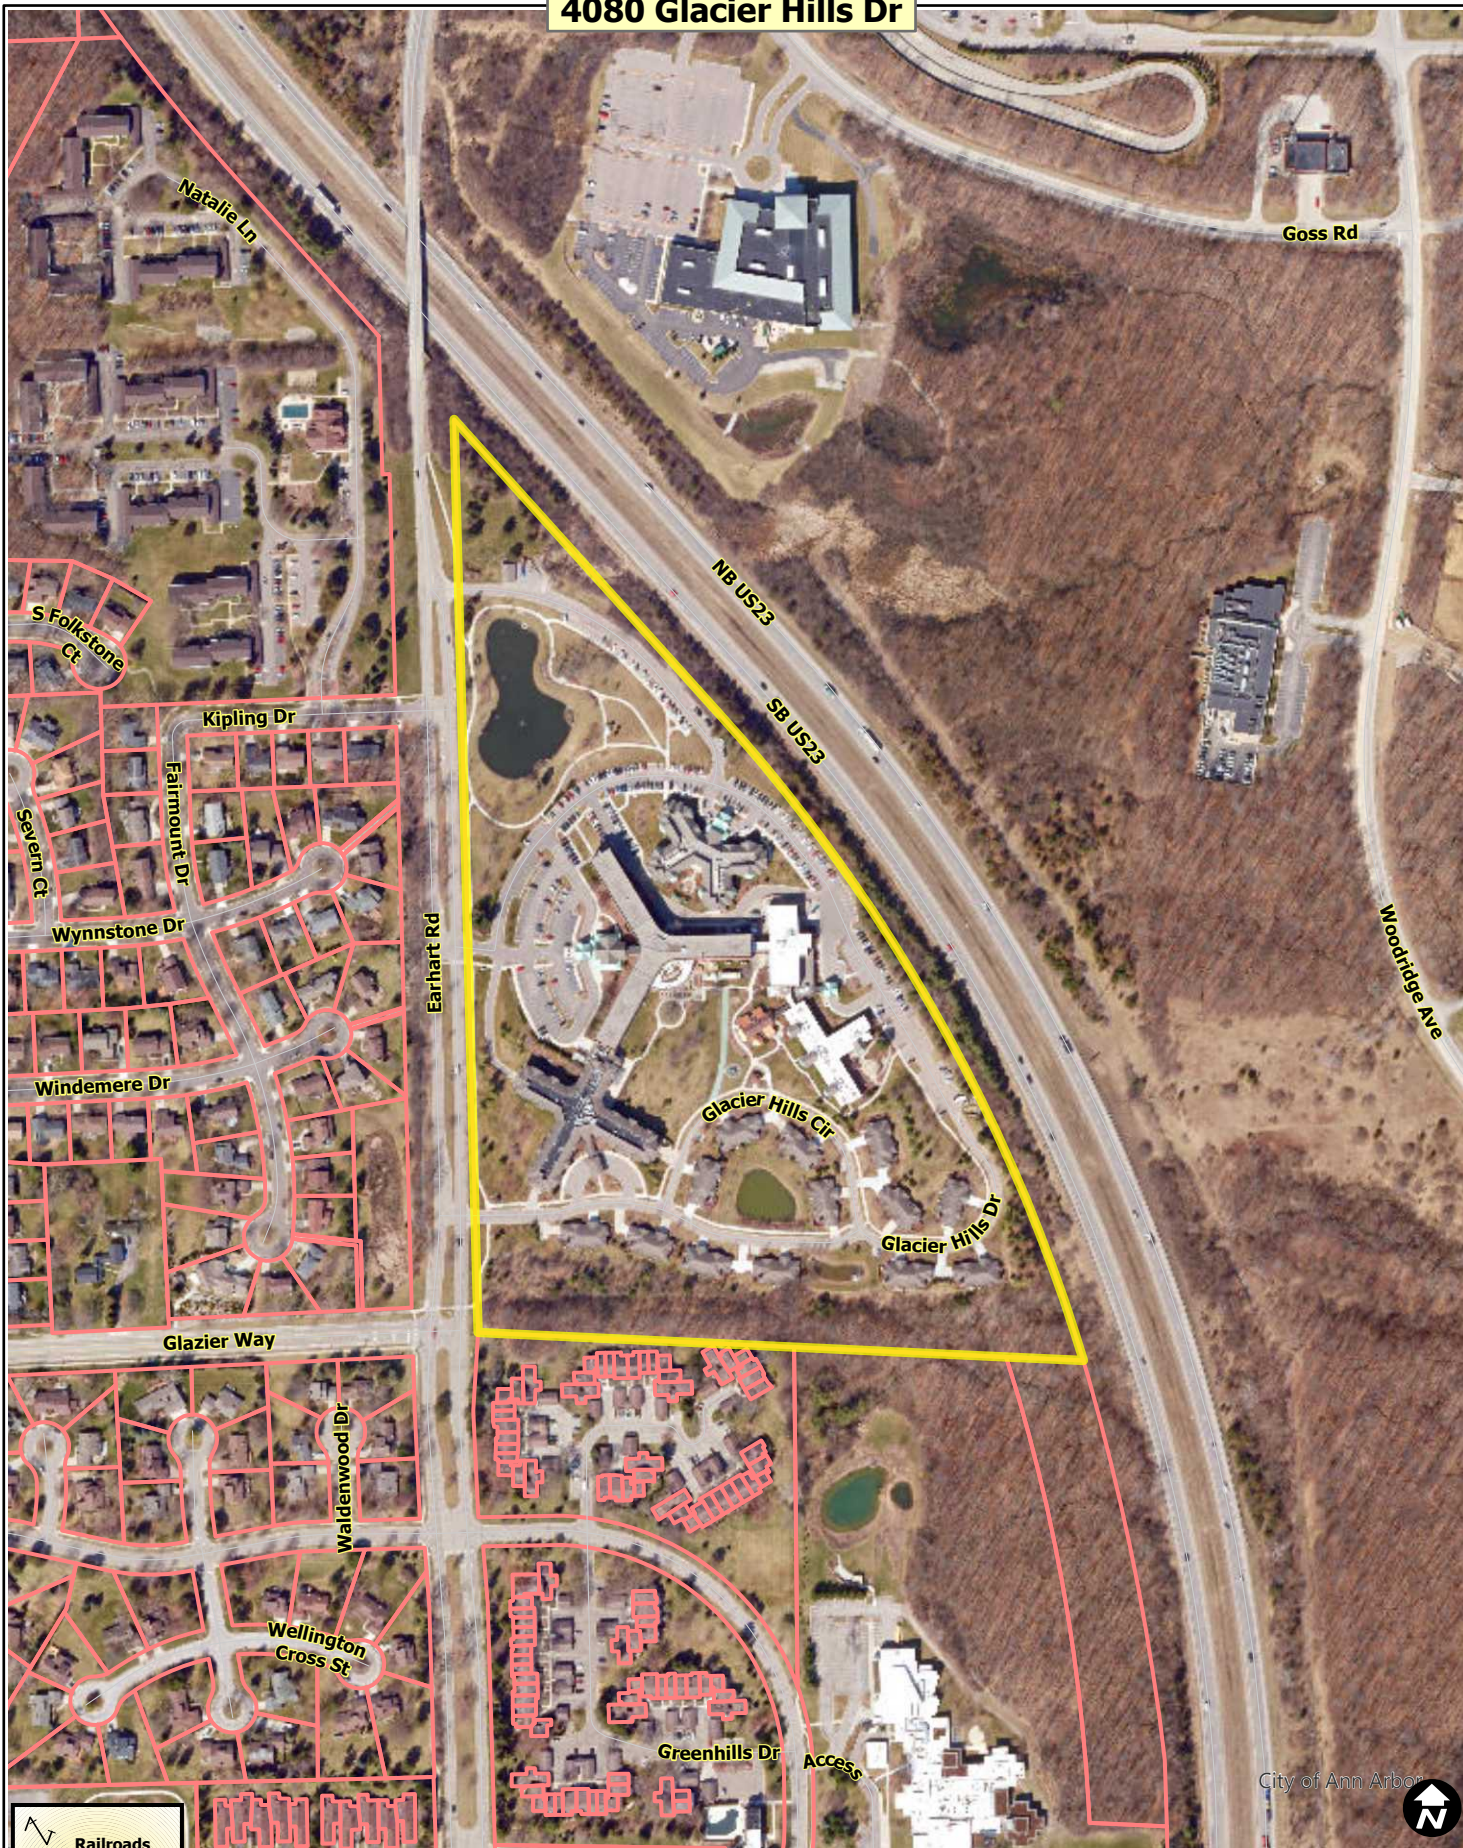

4080 Glacier Hills Dr

 Railroads
 Huron River
 Tax Parcels

City of Ann Arbor 

Map date: 3/28/2023
Any aerial imagery is circa 2020 unless otherwise noted
Terms of use: www.a2gov.org/terms