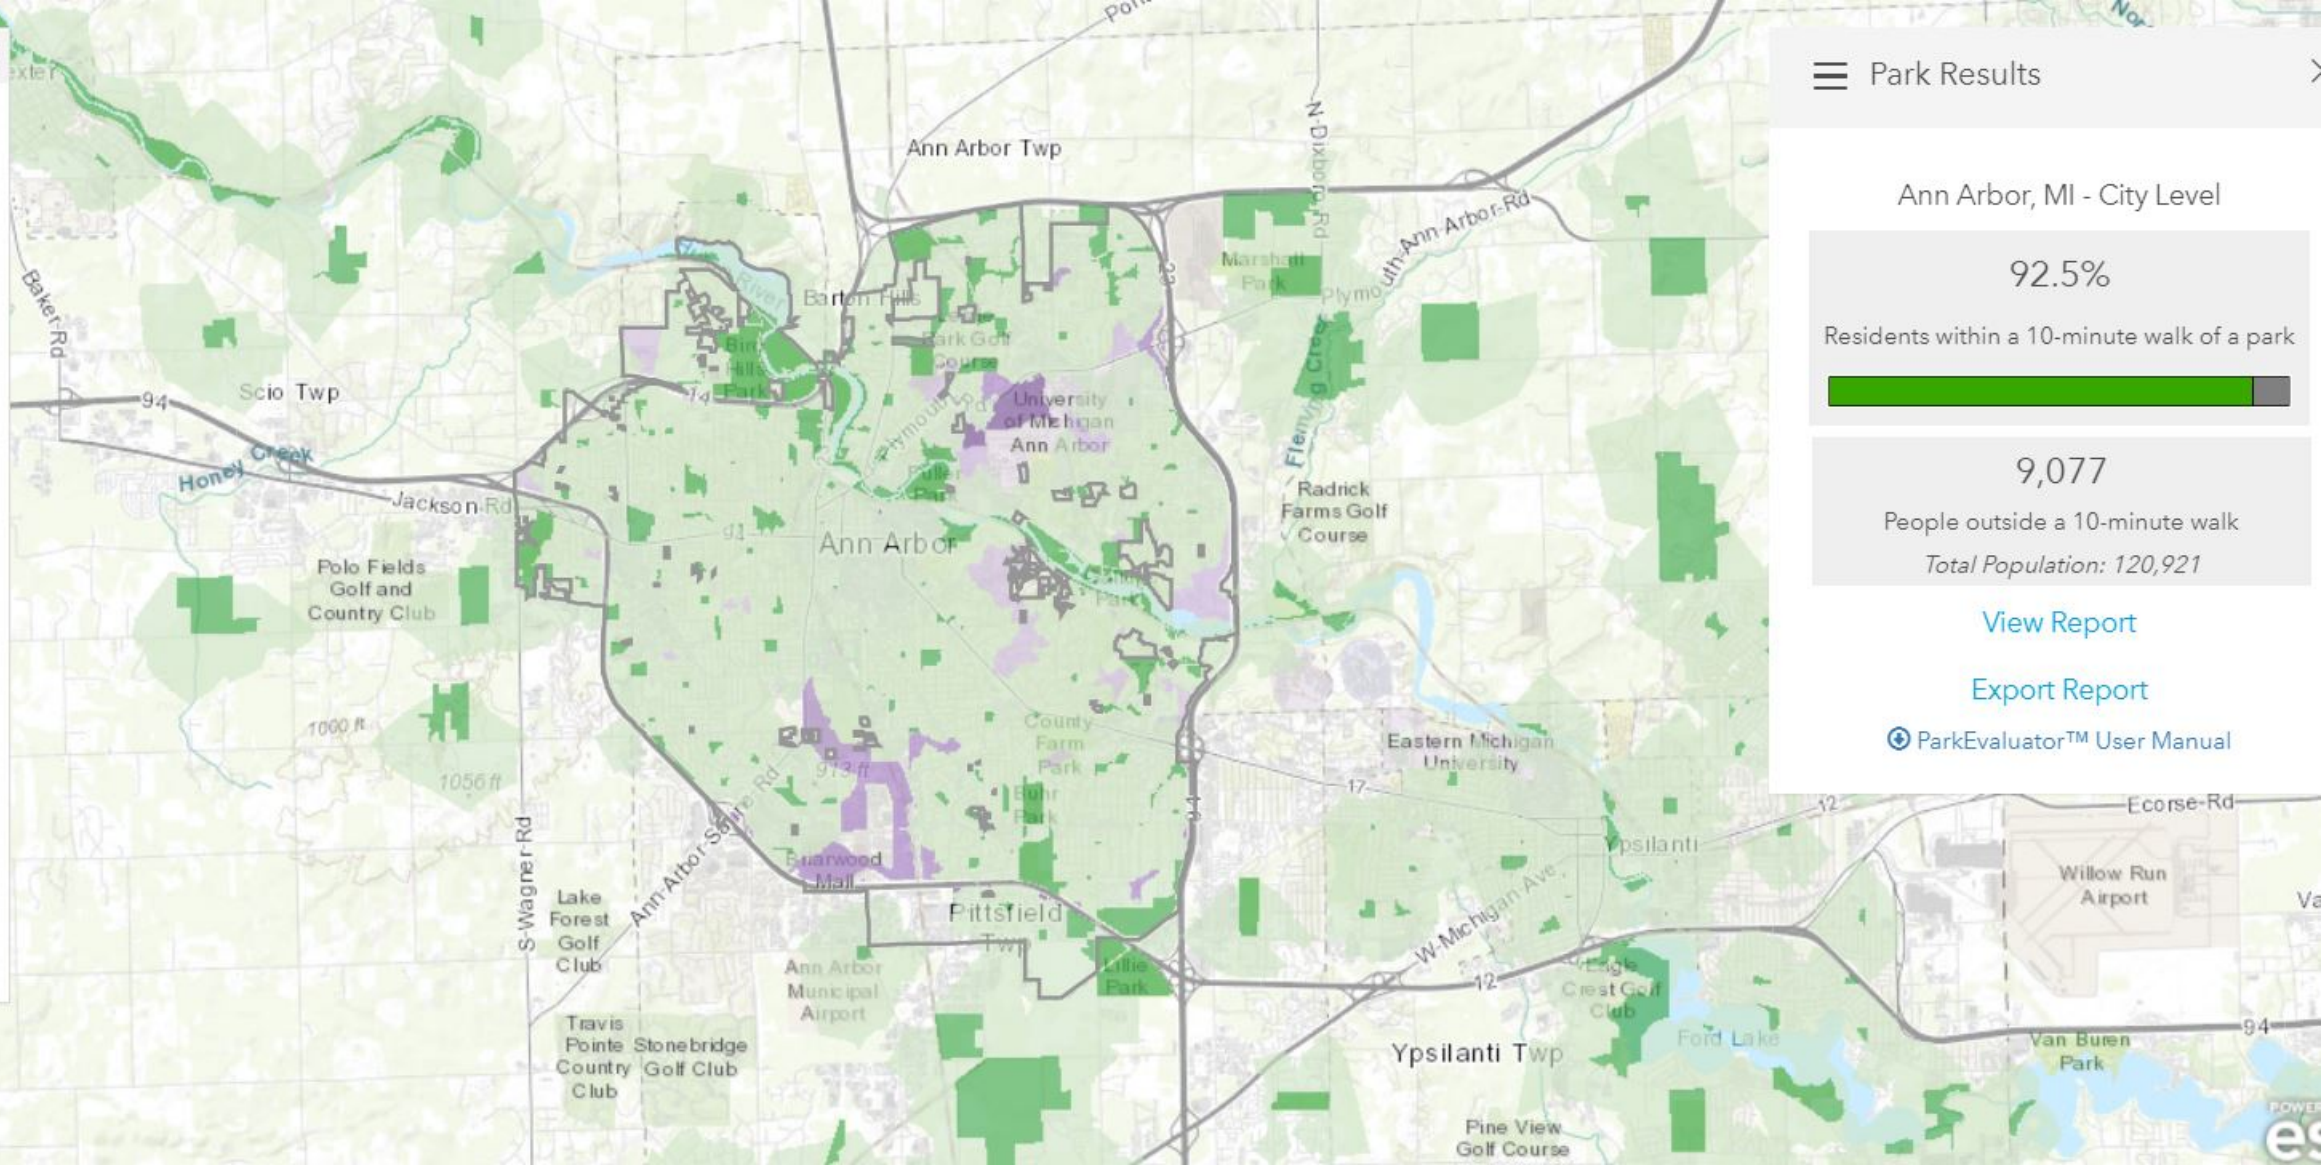

Layers

- Park access
- Parks
- 10 minute walk service areas
- Priority areas for new parks
 - Moderate priority
 - High priority
 - Very high priority
- Heat risk priority zones
- Schools
- Park amenities
- ParkScore® Index - park equity measures
- Demographics
- Health
- Basemaps

Topographic

Zoom to Urban Area

Park Results

Ann Arbor, MI - City Level

92.5%

Residents within a 10-minute walk of a park

9,077

People outside a 10-minute walk

Total Population: 120,921

[View Report](#)

[Export Report](#)

[ParkEvaluator™ User Manual](#)