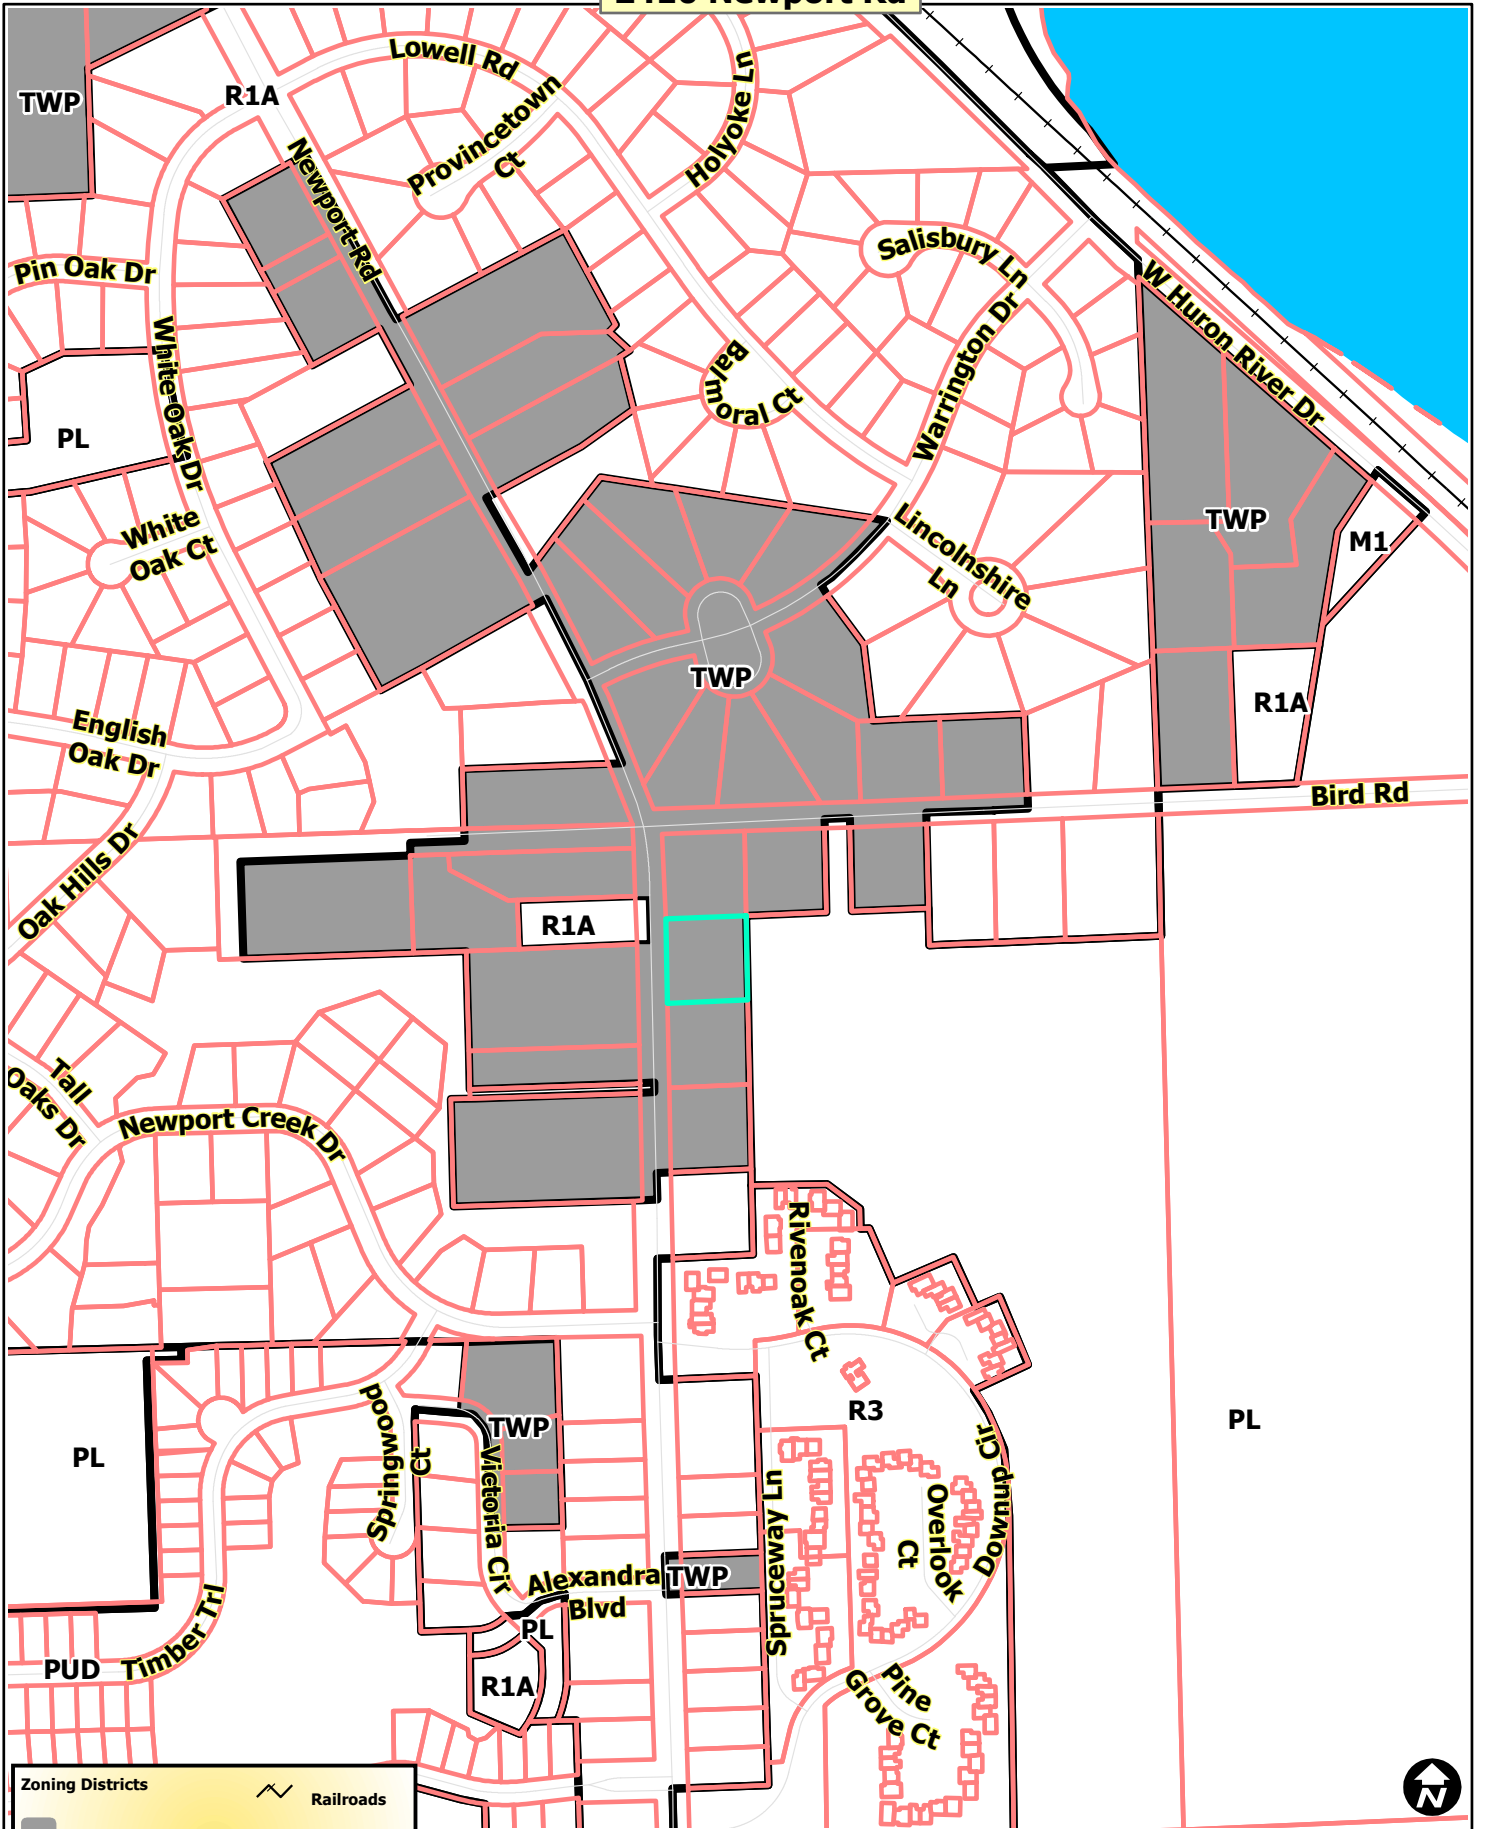

# 2410 Newport Rd

Zoning Districts	Railroads
Township Islands	Huron River
City Zoning Districts	Tax Parcels

Map date 9/14/2017  
Any aerial imagery is circa 2015 unless otherwise noted  
Terms of use: [www.a2gov.org/terms](http://www.a2gov.org/terms)