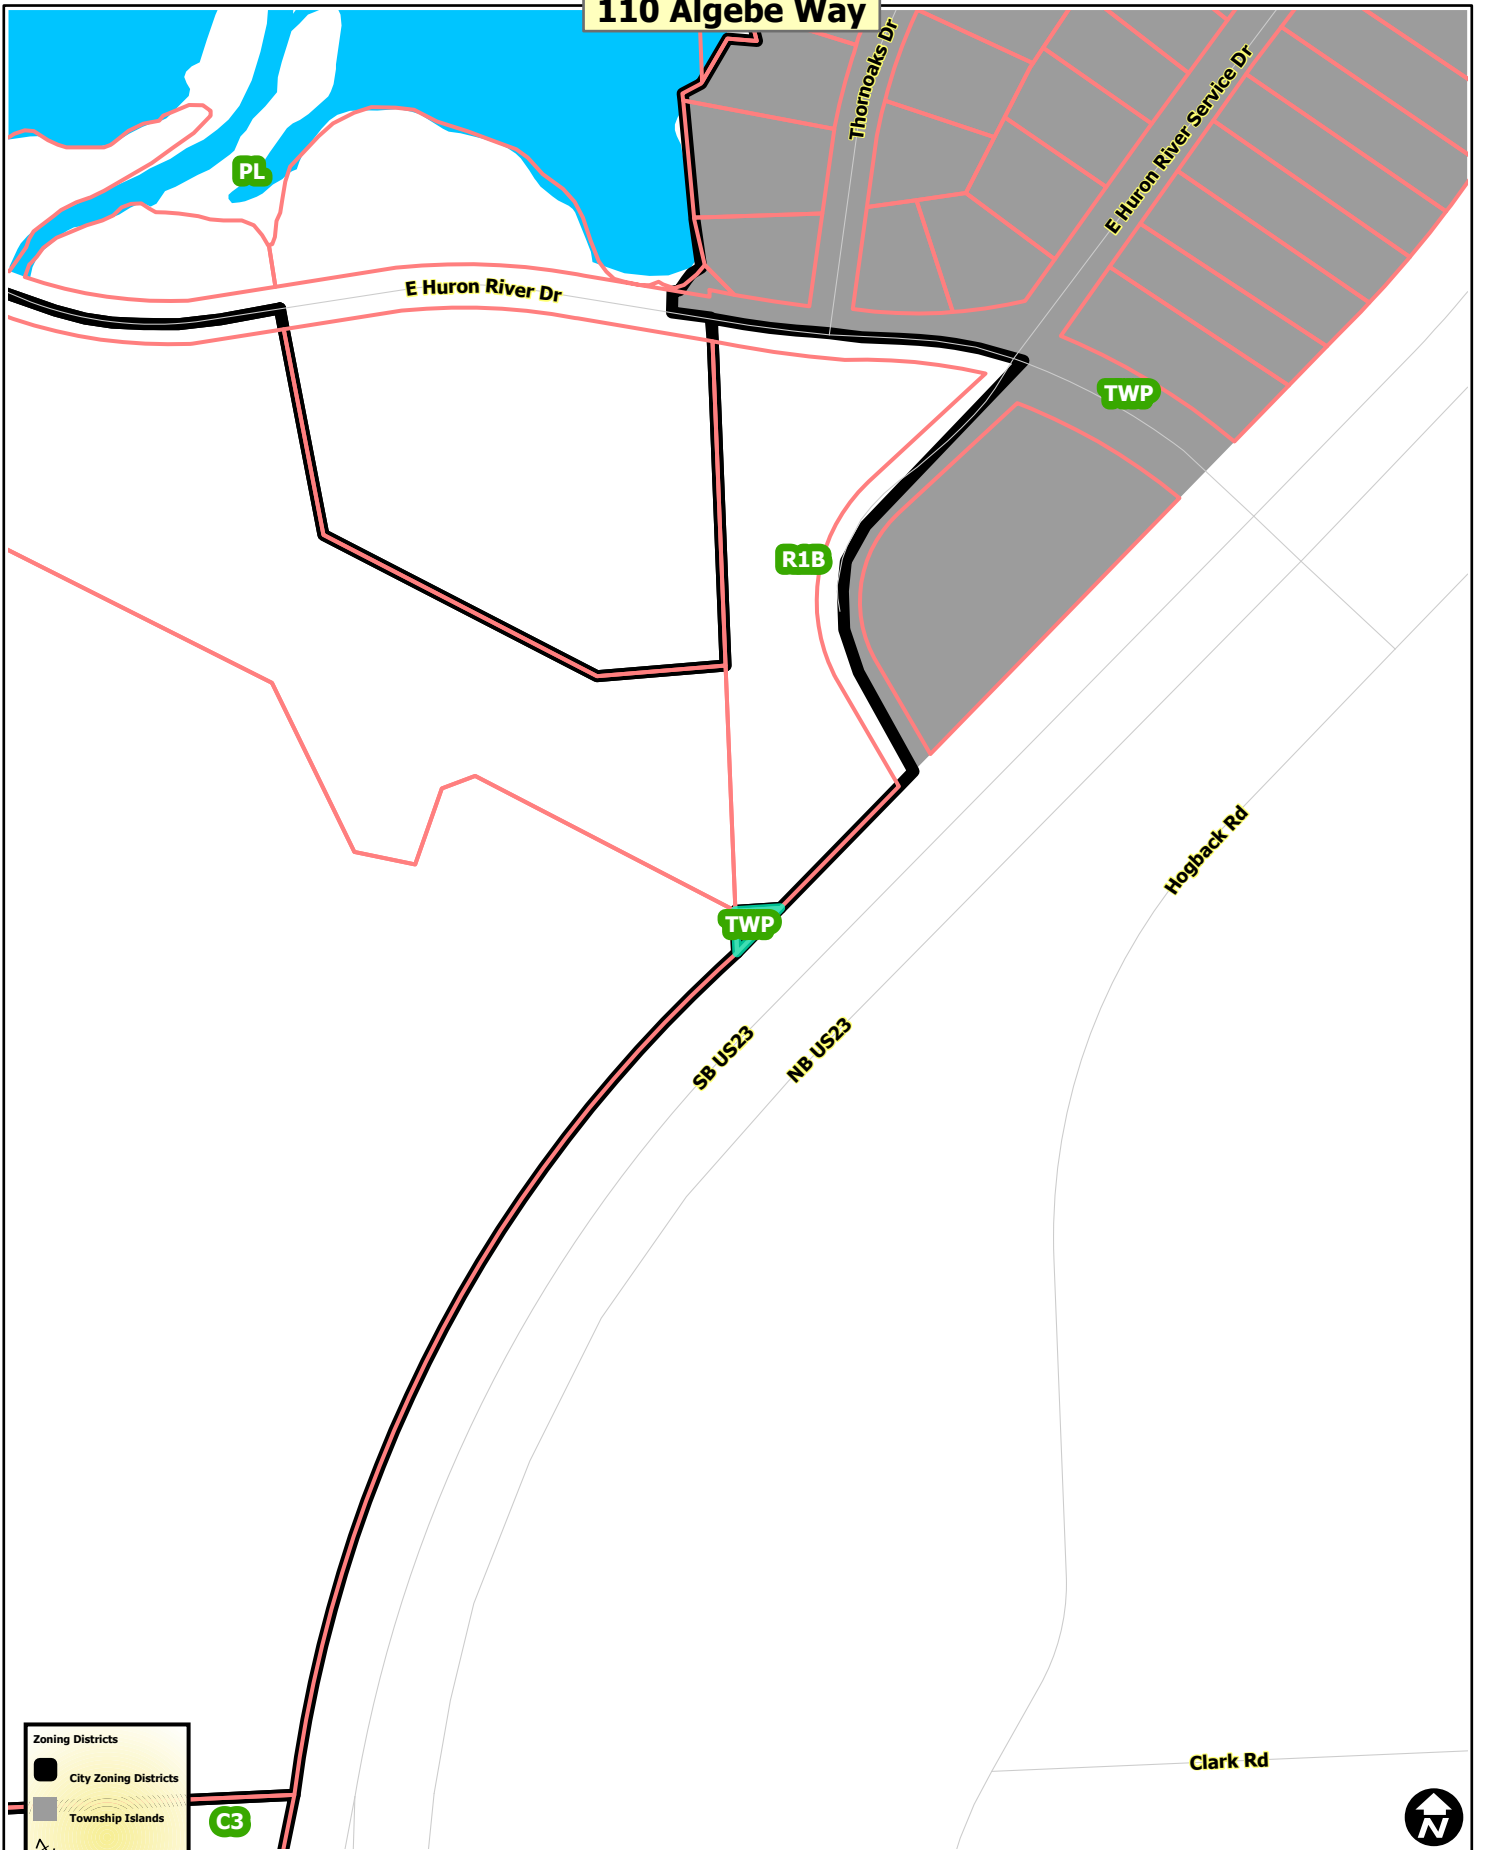

110 Algebe Way

Zoning Districts

- City Zoning Districts
- Township Islands
- Railroads
- Huron River
- Tax Parcels

C3

Map date: 3/25/2024
Any aerial imagery is circa 2023 unless otherwise noted
Terms of use: www.a2gov.org/terms