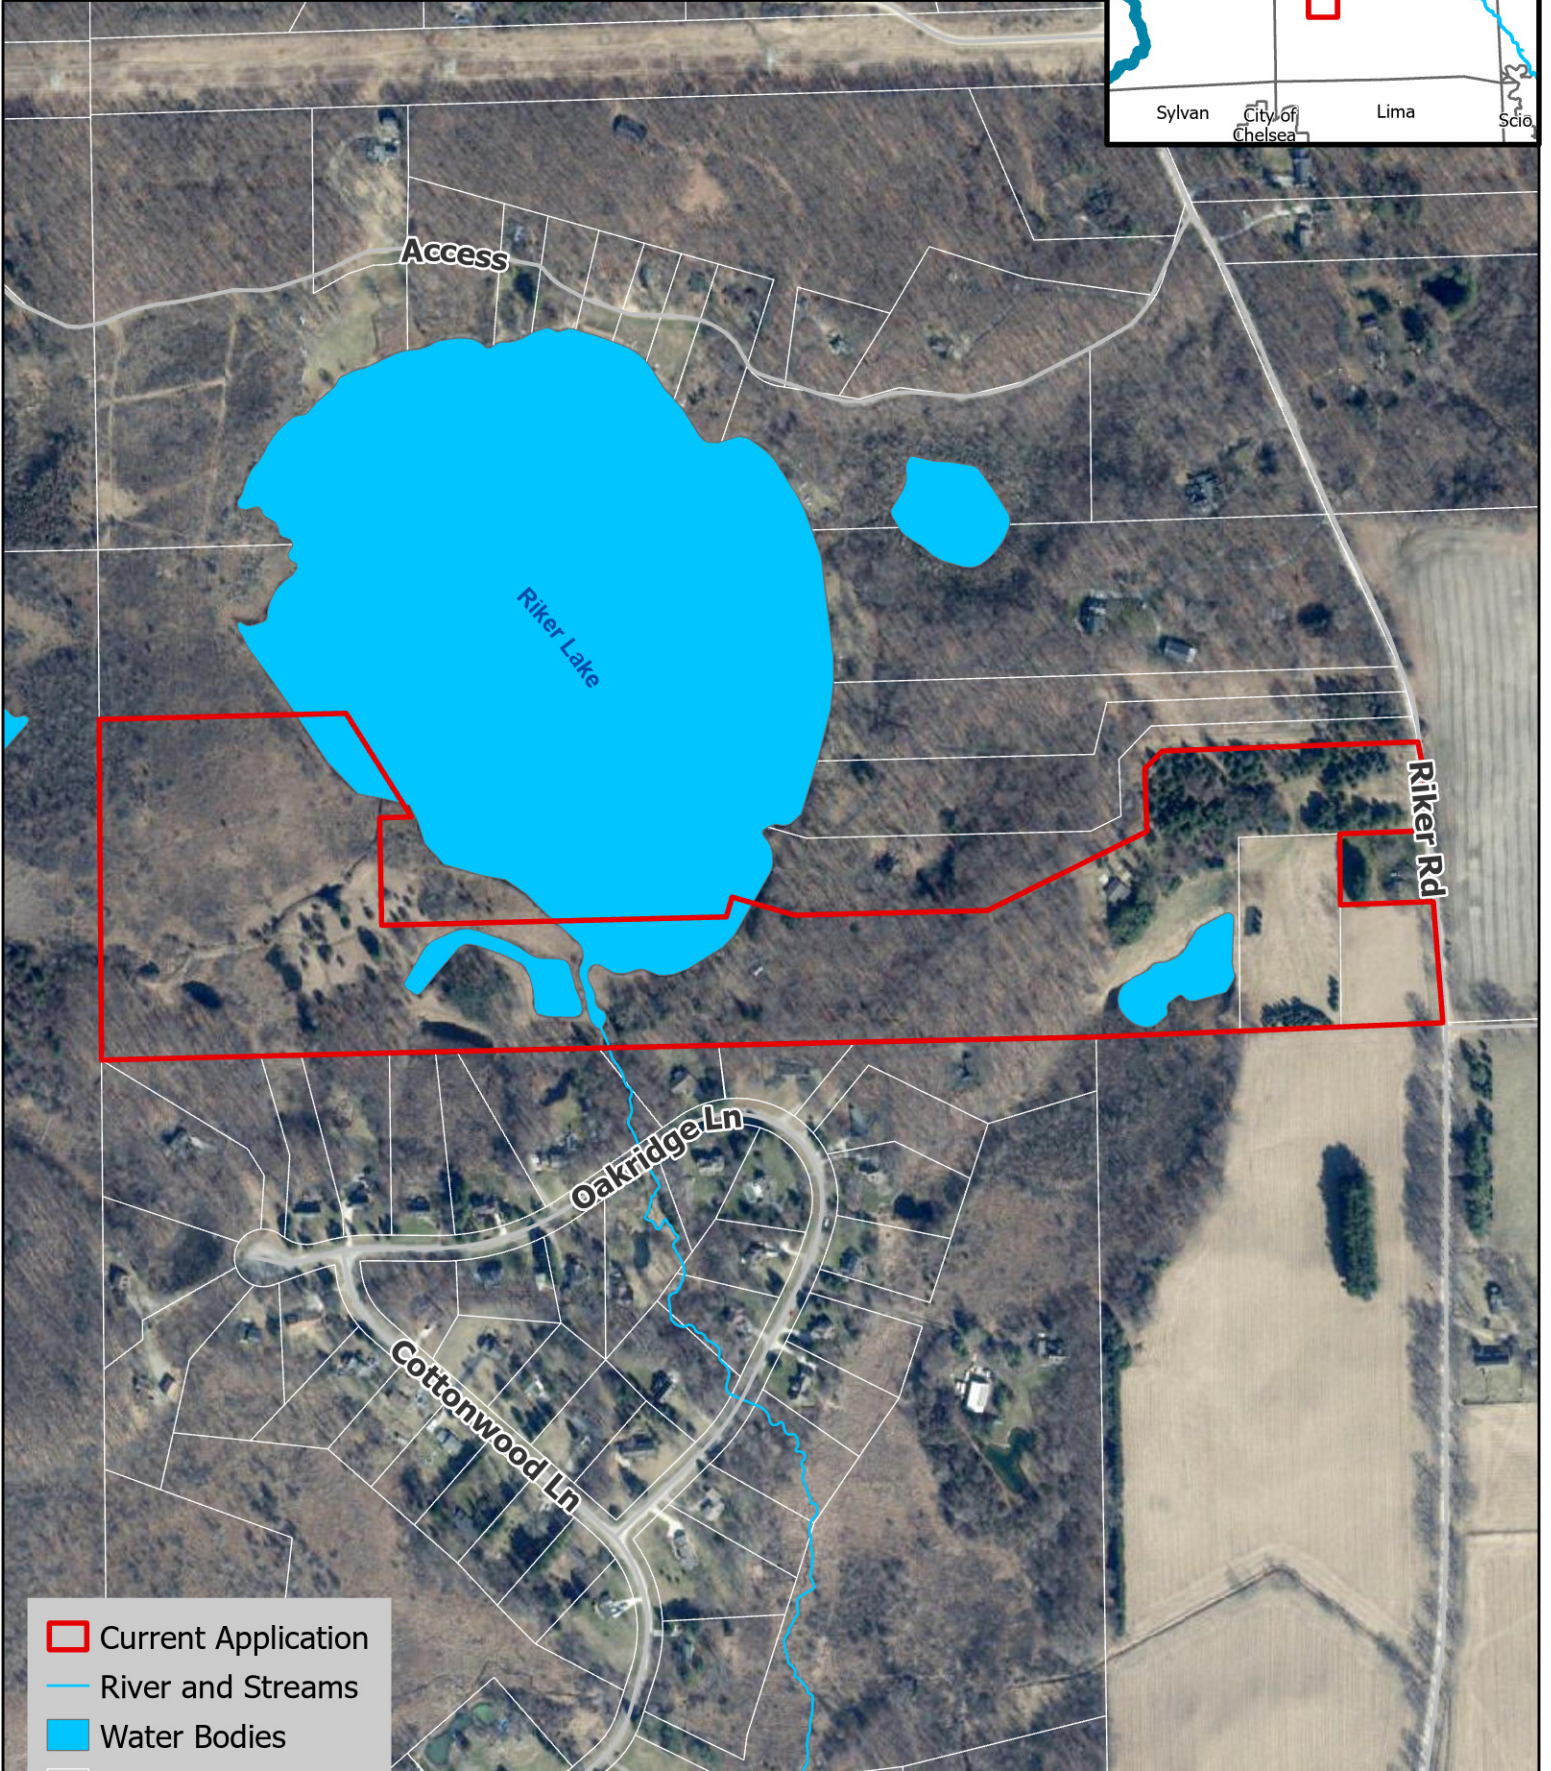

# Dimo Property

42.6 acres  
App ID: 2026-04

Greenbelt/Bluebelt  
Locator Map

- Current Application
- River and Streams
- Water Bodies
- Parcels
- Roads

Data Credits: City of Ann Arbor;

conservation lands labels indicate the easement holder