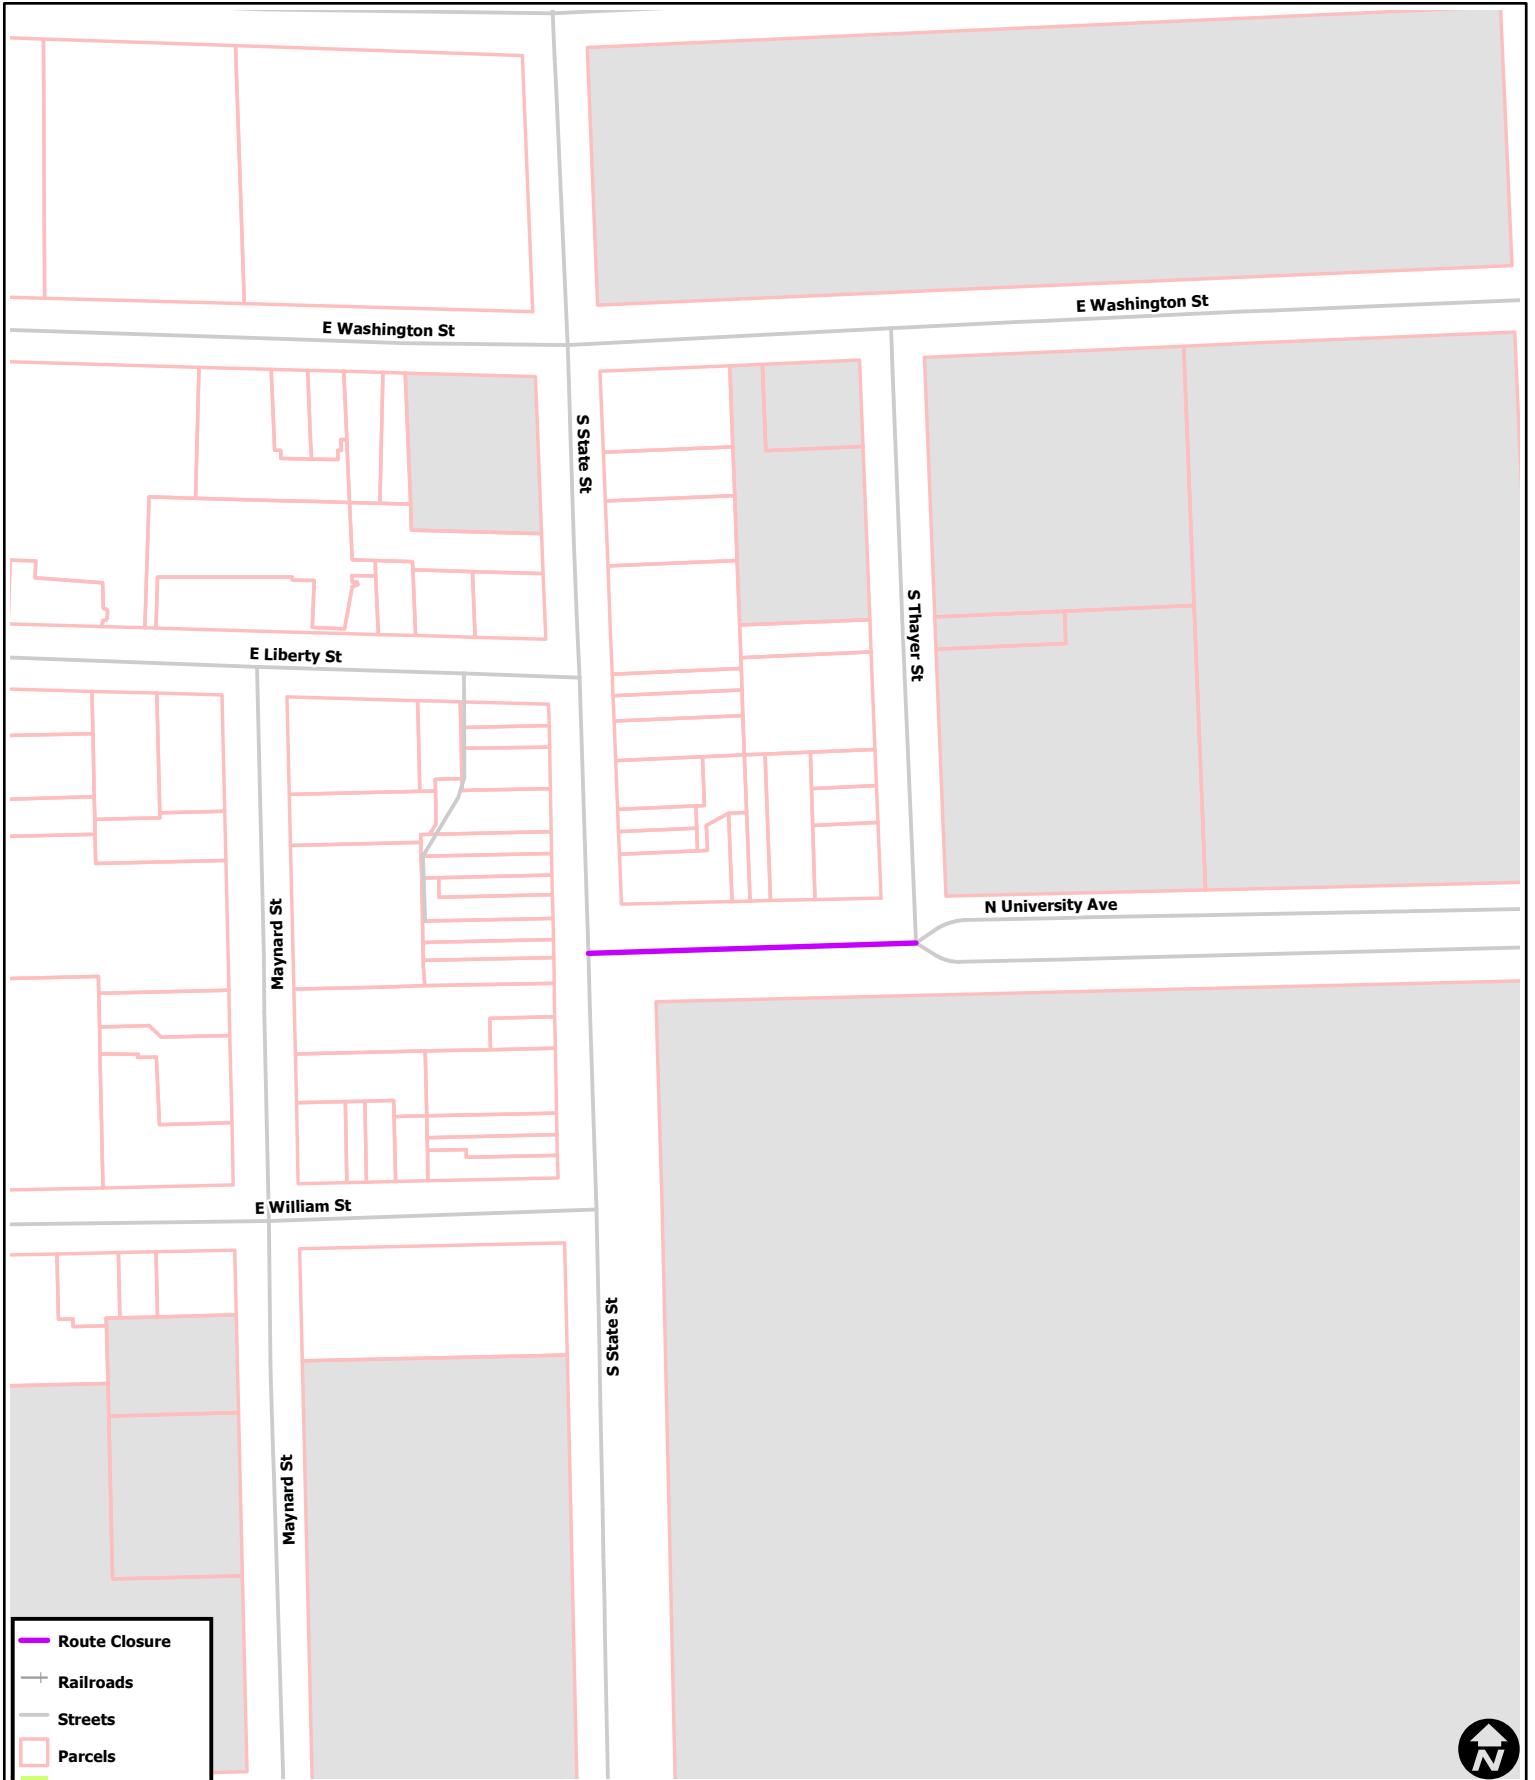

Homecoming Block Party

- Route Closure
- Railroads
- Streets
- Parcels
- Parks
- Other Open Space
- Schools
- University Land

City of Ann Arbor Map Disclaimer:

Map Created: 9/19/2014