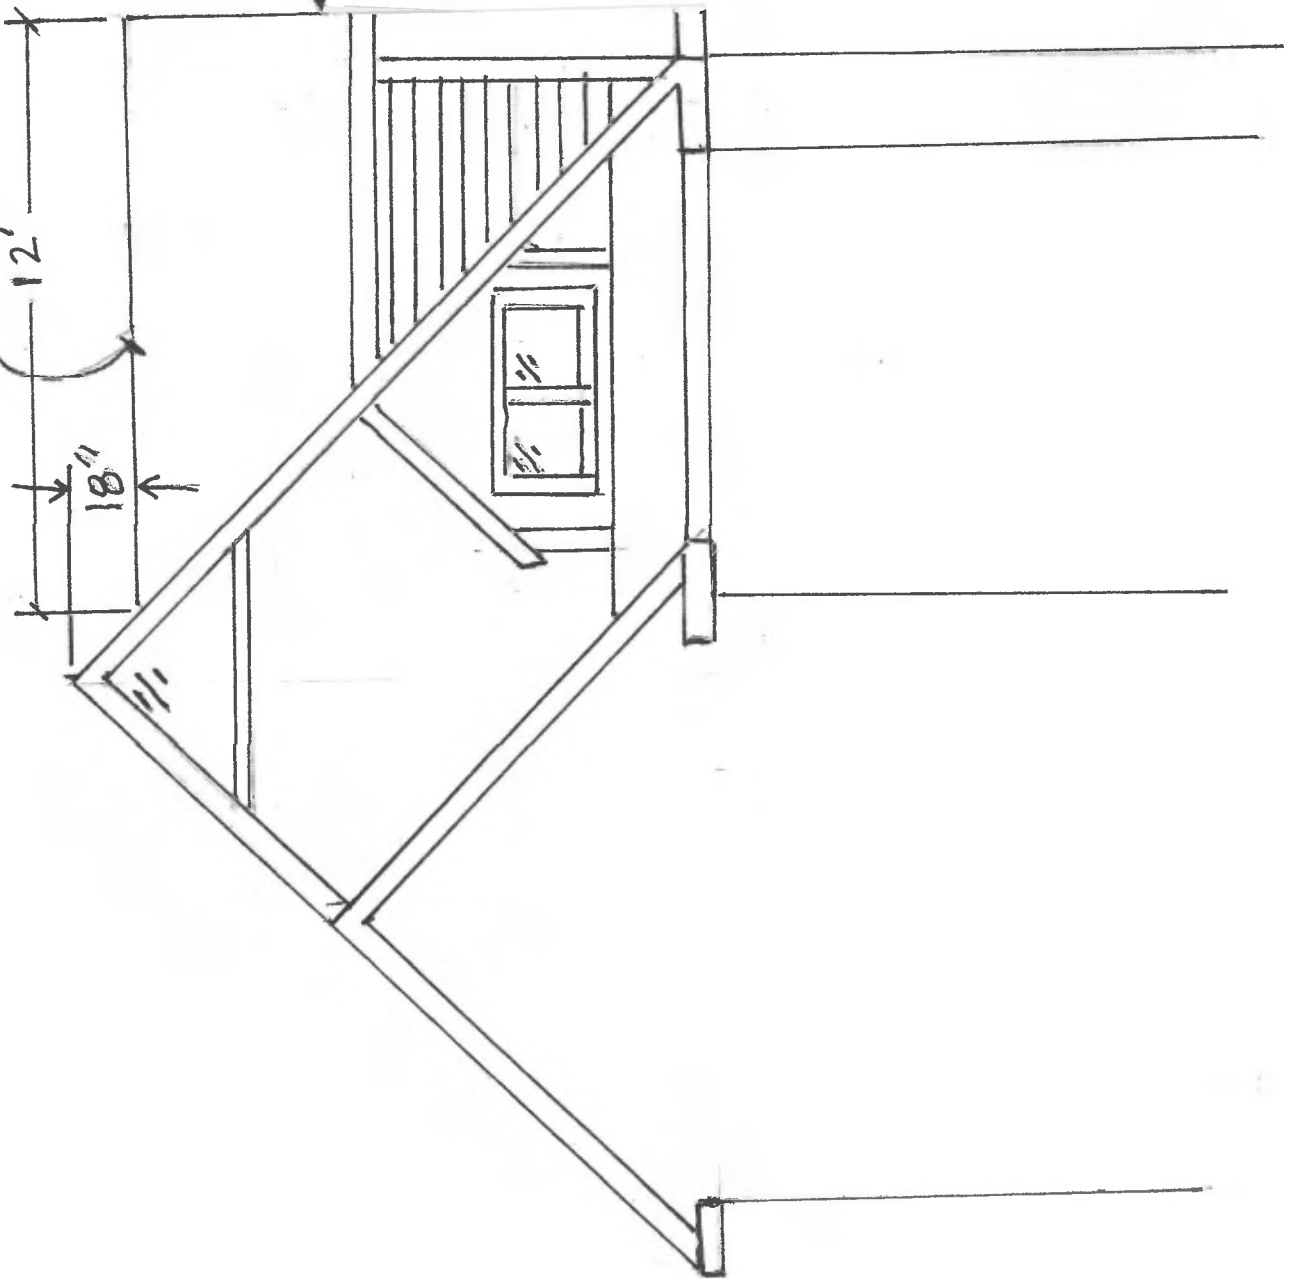

NEW RIDGE HEIGHT

12'

18"

END OF
GABLE DOES
NOT EXCEED
EXISTING
HOUSE
DIMENSIONS

403 W Liberty
HDC Submittal