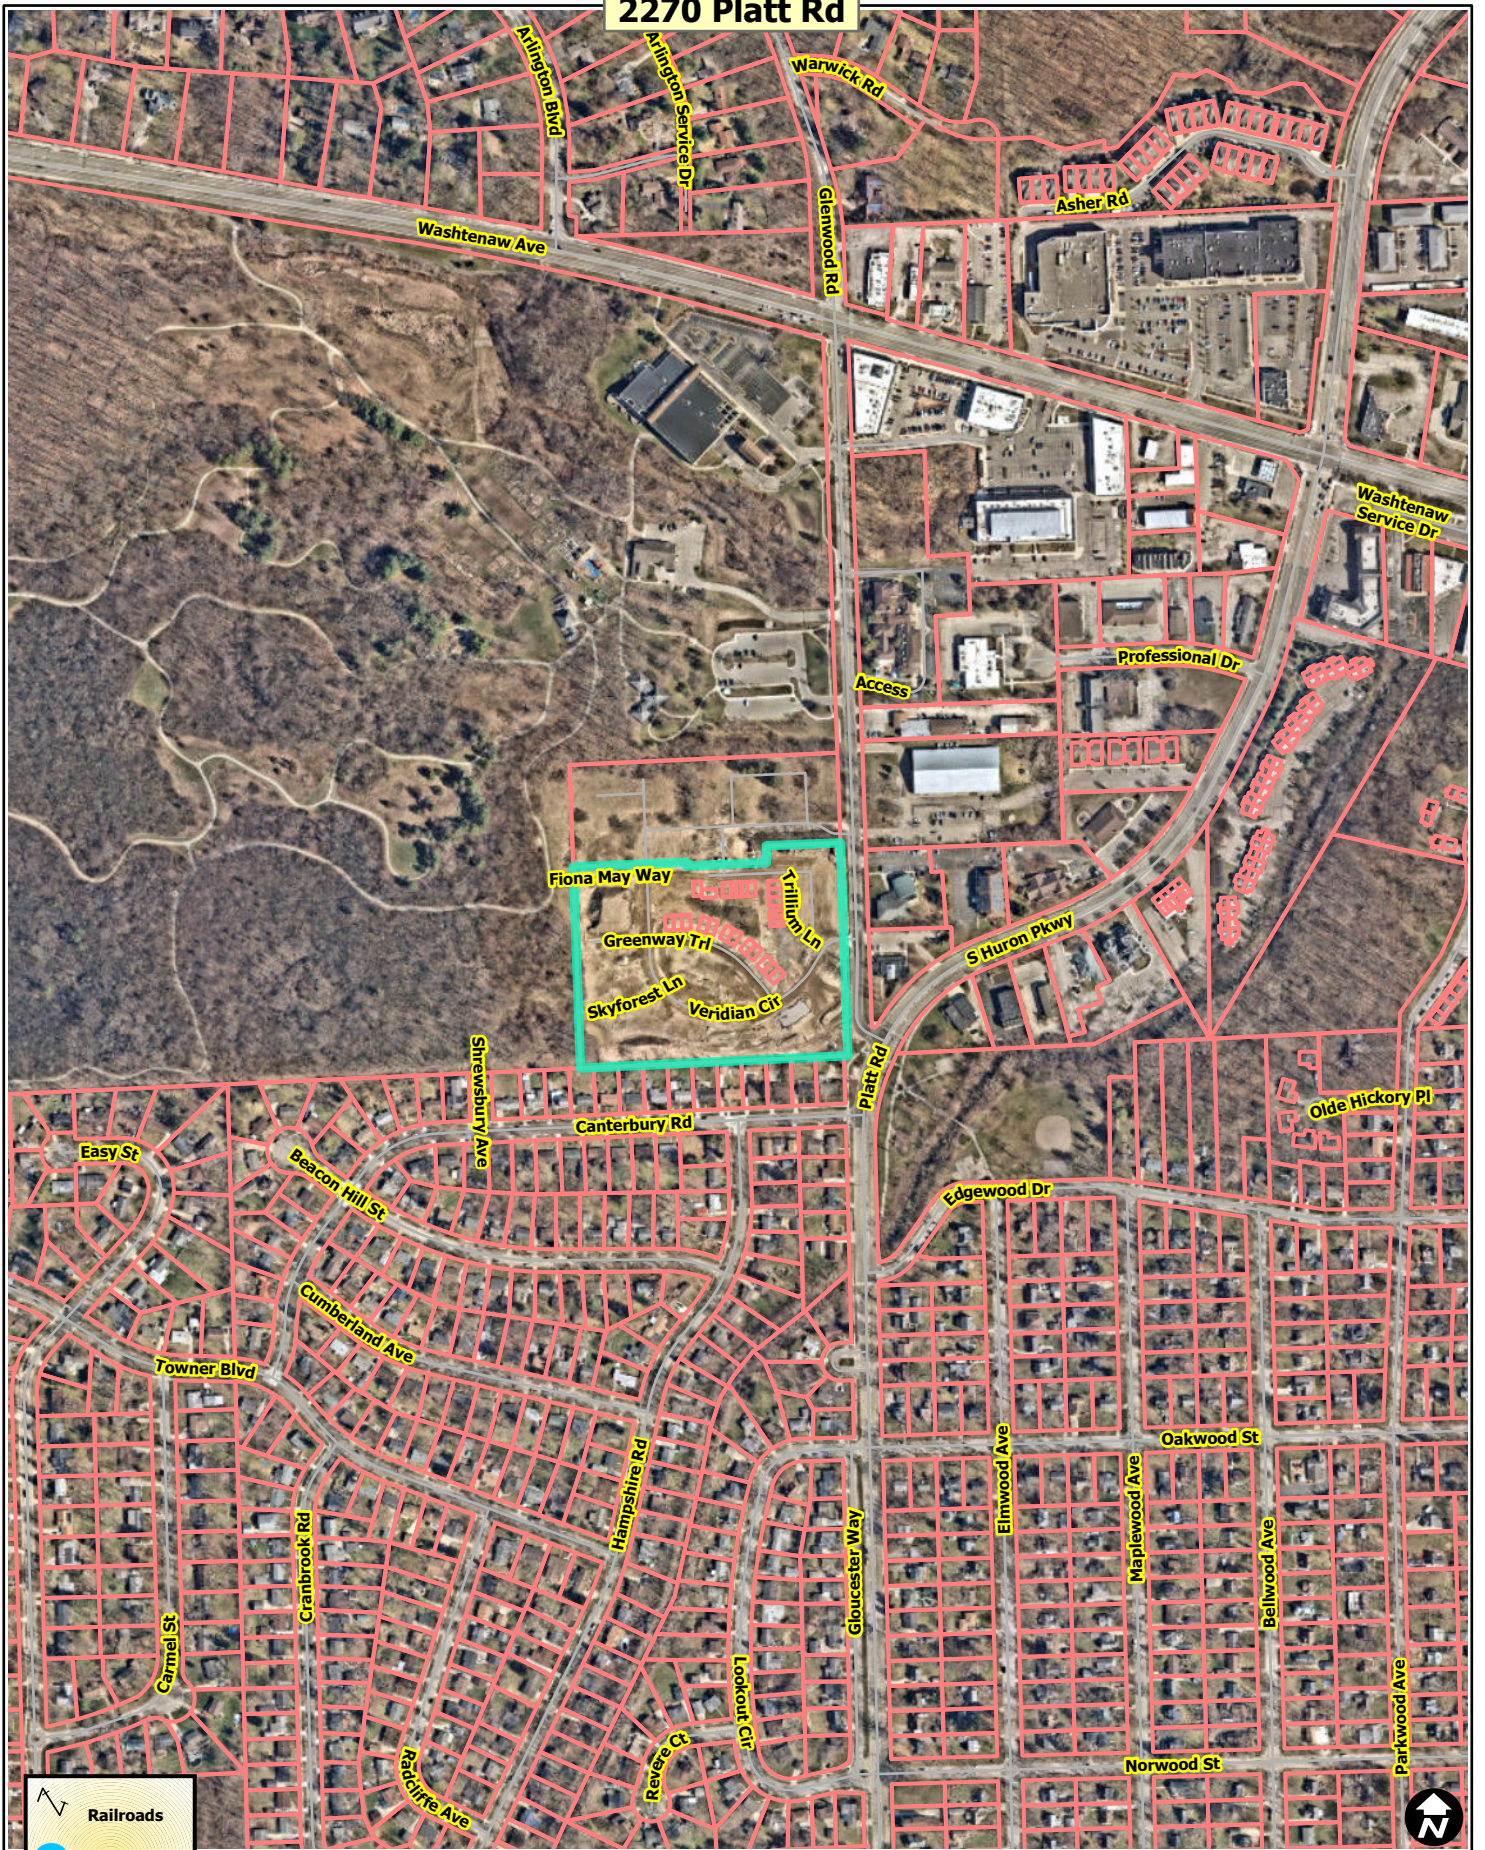

2270 Platt Rd

- Zoning Districts
- City Zoning Districts
 - Township Islands
 - Railroads
 - Huron River
 - Tax Parcels

Map date: 4/17/2024
Any aerial imagery is circa 2023 unless otherwise noted
Terms of use: www.a2gov.org/terms

2270 Platt Rd

Fiona May Way
Greenway Trl
Skyforest Ln
Veridian Cir
Killingum Ln

- Railroads
- Huron River
- Tax Parcels

Map date: 4/17/2024
Any aerial imagery is circa 2023 unless otherwise noted
Terms of use: www.a2gov.org/terms

2270 Platt Rd

Legend:

- Railroads
- Huron River
- Tax Parcels

Map date: 4/17/2024
Any aerial imagery is circa 2023 unless otherwise noted
Terms of use: www.a2gov.org/terms