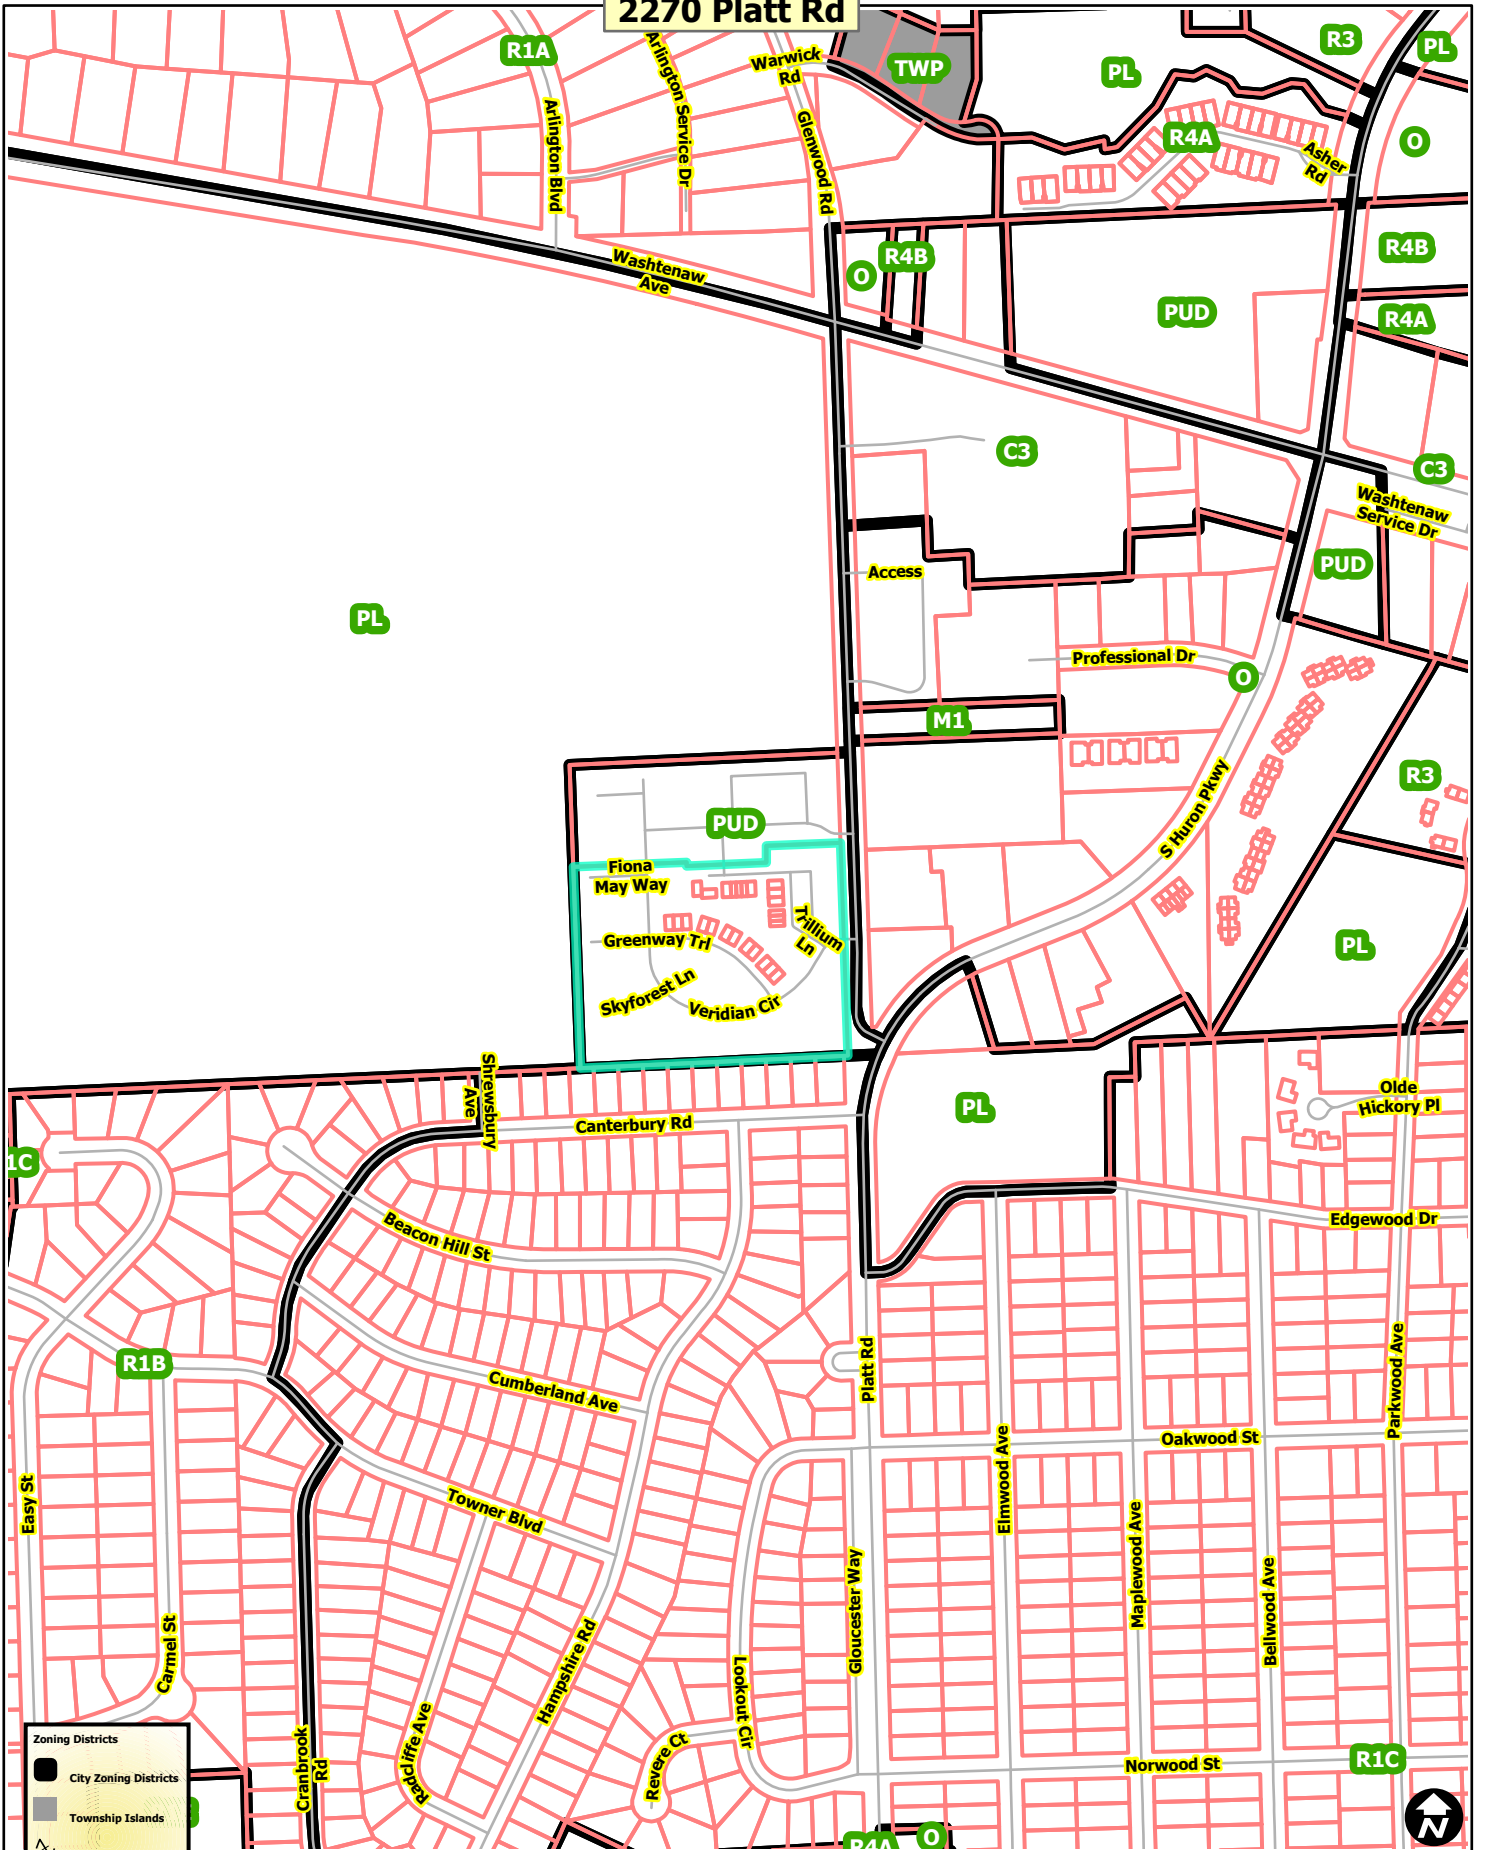

2270 Platt Rd

- Zoning Districts
- City Zoning Districts
 - Township Islands
 - Railroads
 - Huron River
 - Tax Parcels

Map date: 4/17/2024
Any aerial imagery is circa 2023 unless otherwise noted
Terms of use: www.a2gov.org/terms

2270 Platt Rd

Fiona May Way
Greenway Trl
Skyforest Ln
Veridian Cir
Killingum Ln

- Railroads
- Huron River
- Tax Parcels

Map date: 4/17/2024
Any aerial imagery is circa 2023 unless otherwise noted
Terms of use: www.a2gov.org/terms

2270 Platt Rd

Legend:

- Railroads
- Huron River
- Tax Parcels

Map date: 4/17/2024
Any aerial imagery is circa 2023 unless otherwise noted
Terms of use: www.a2gov.org/terms