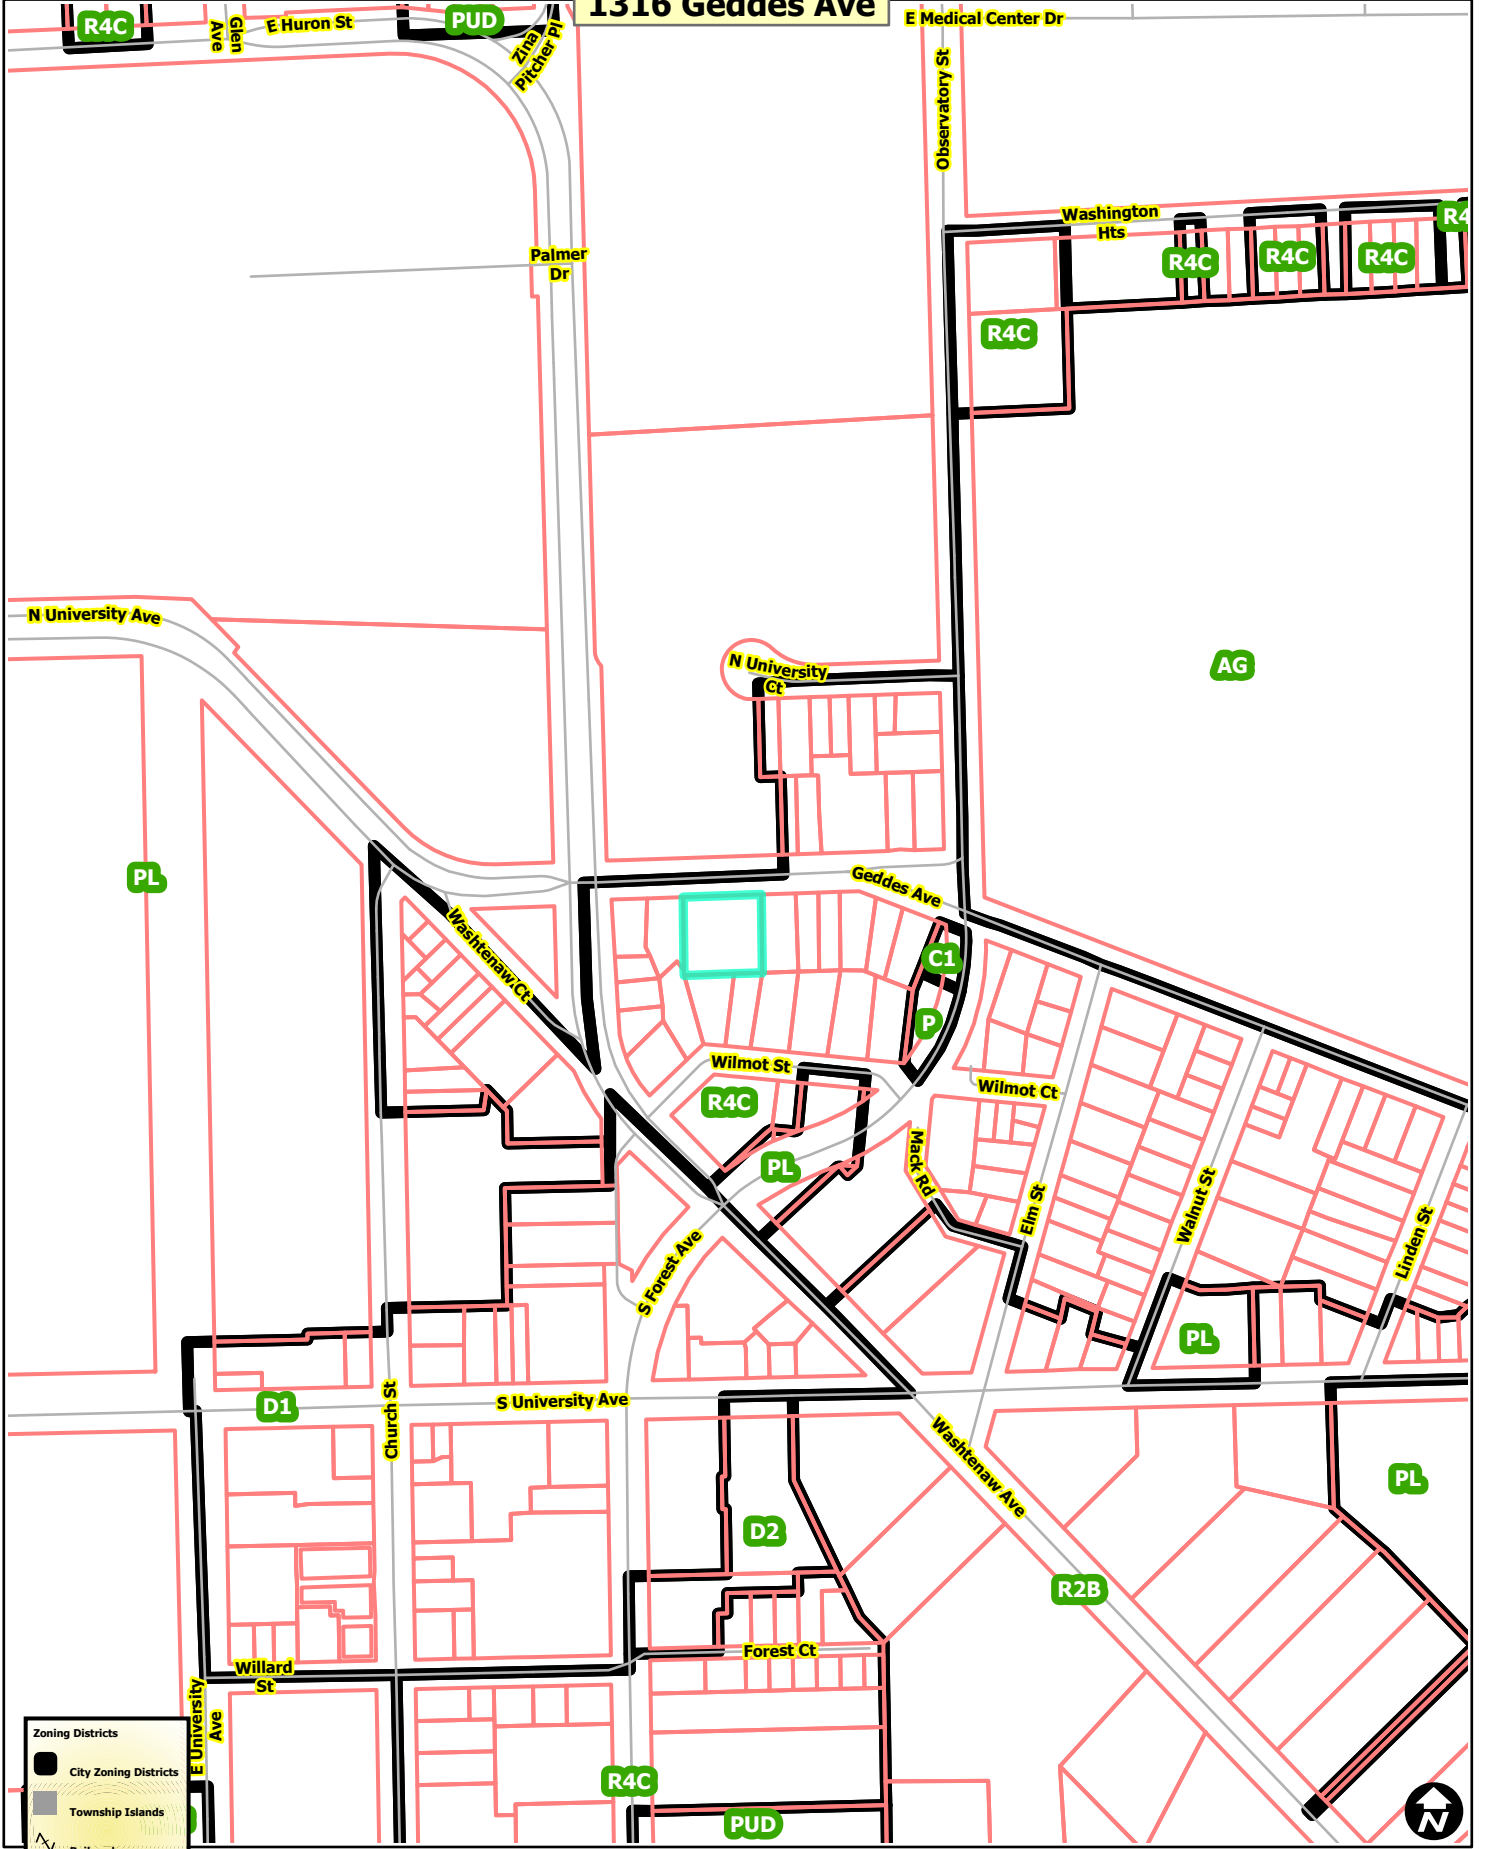

1316 Geddes Ave

Zoning Districts

- City Zoning Districts
- Township Islands
- Railroads
- Huron River
- Tax Parcels

Map date: 3/29/2024
Any aerial imagery is circa 2023 unless otherwise noted
Terms of use: www.a2gov.org/terms