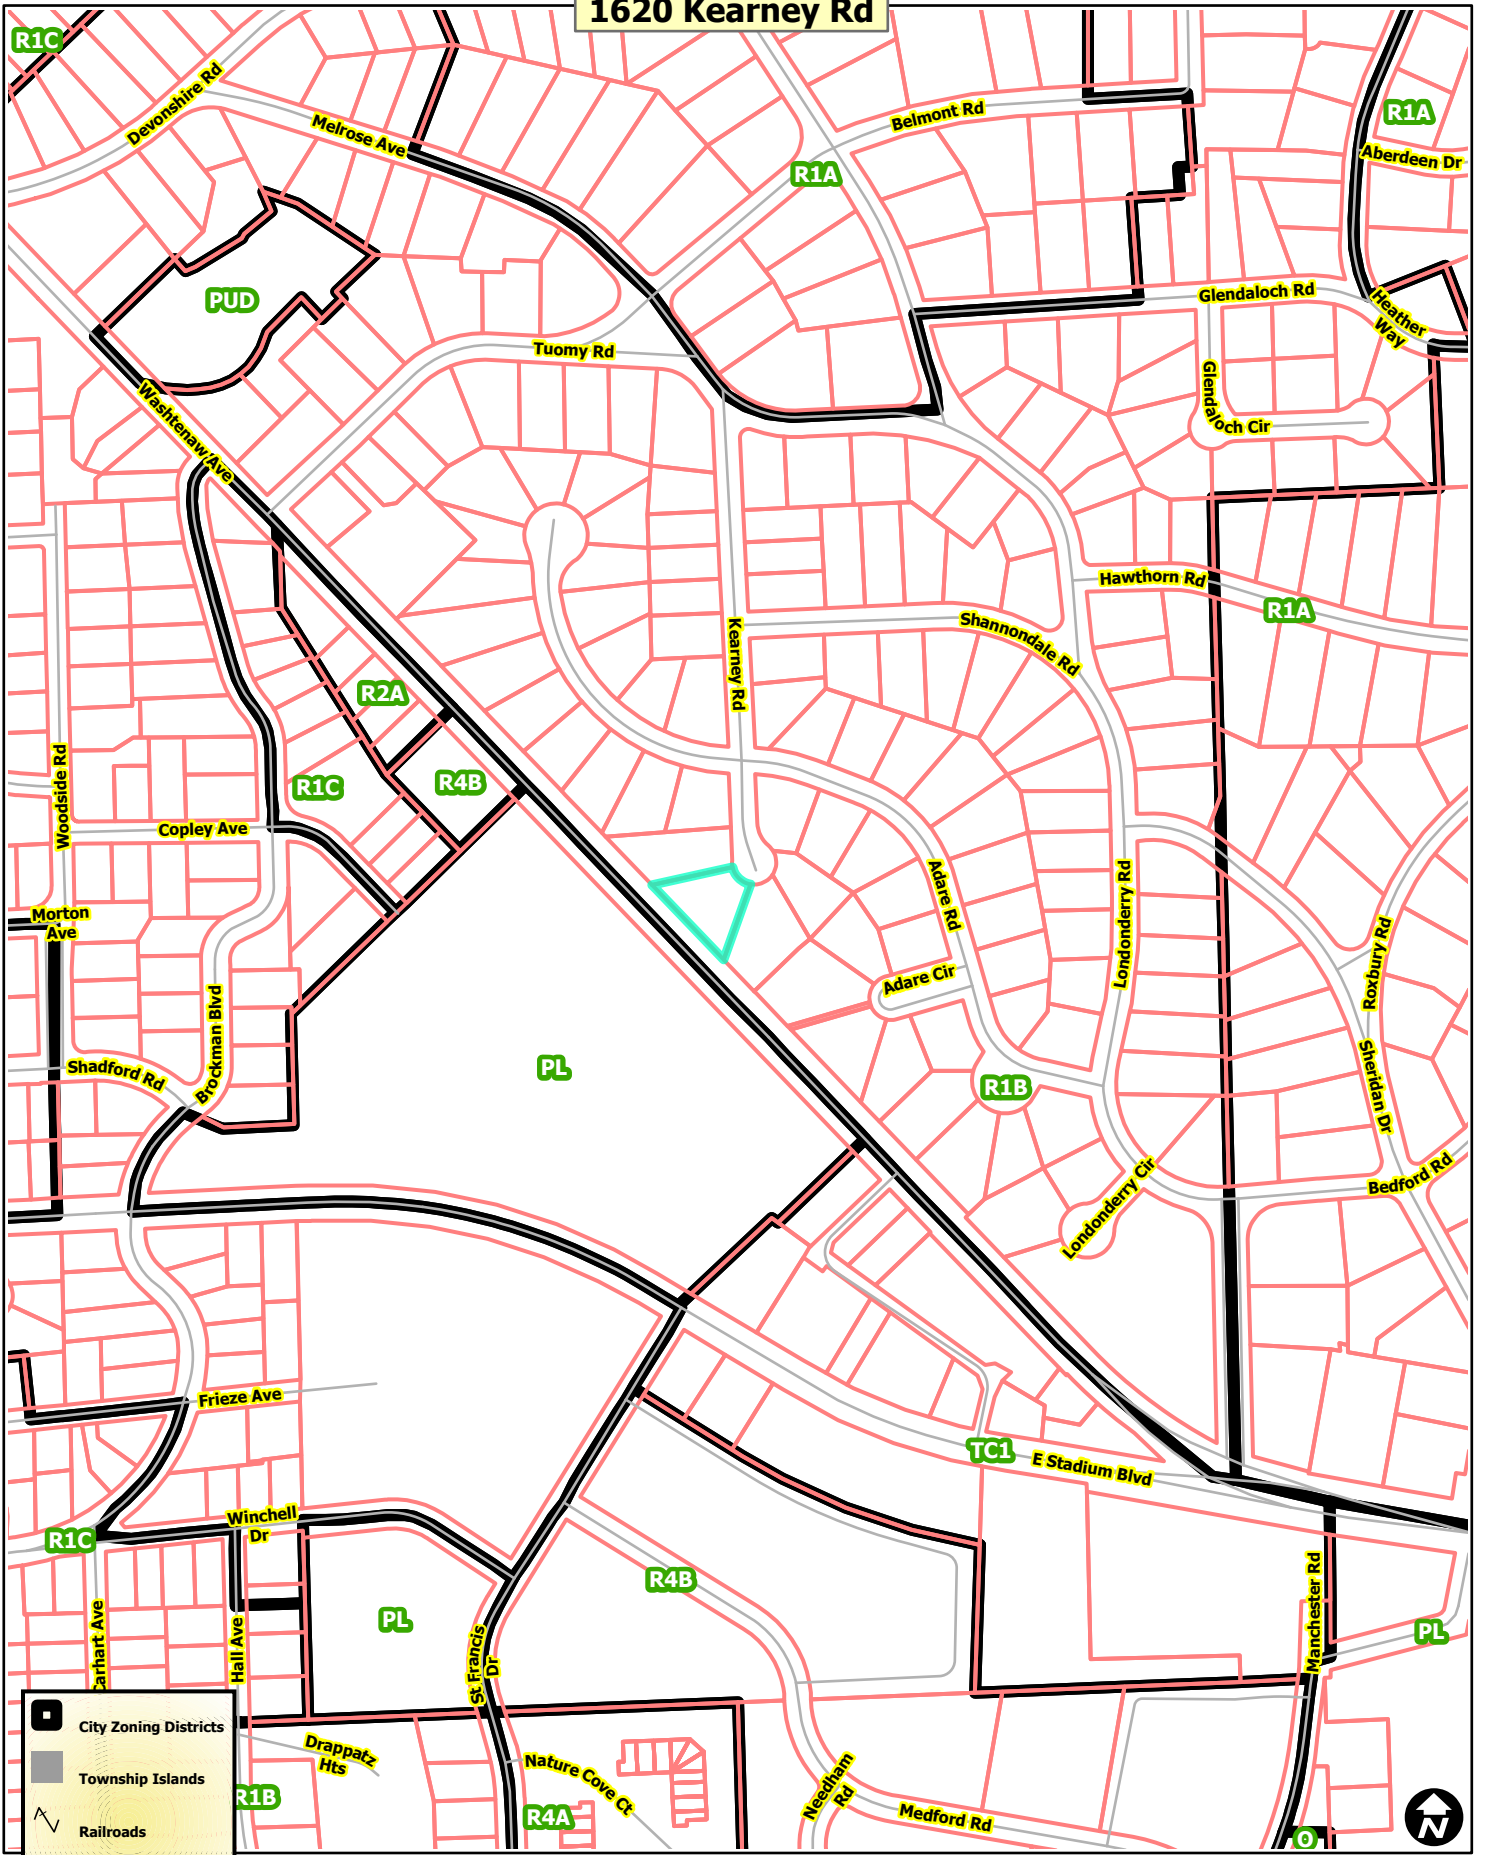

1620 Kearney Rd

- City Zoning Districts
- Township Islands
- Railroads
- Huron River
- Tax Parcels

Map date: 4/30/2026
 Any aerial imagery is circa 2025 unless otherwise noted
 Terms of use: www.a2gov.org/policies-and-notices/