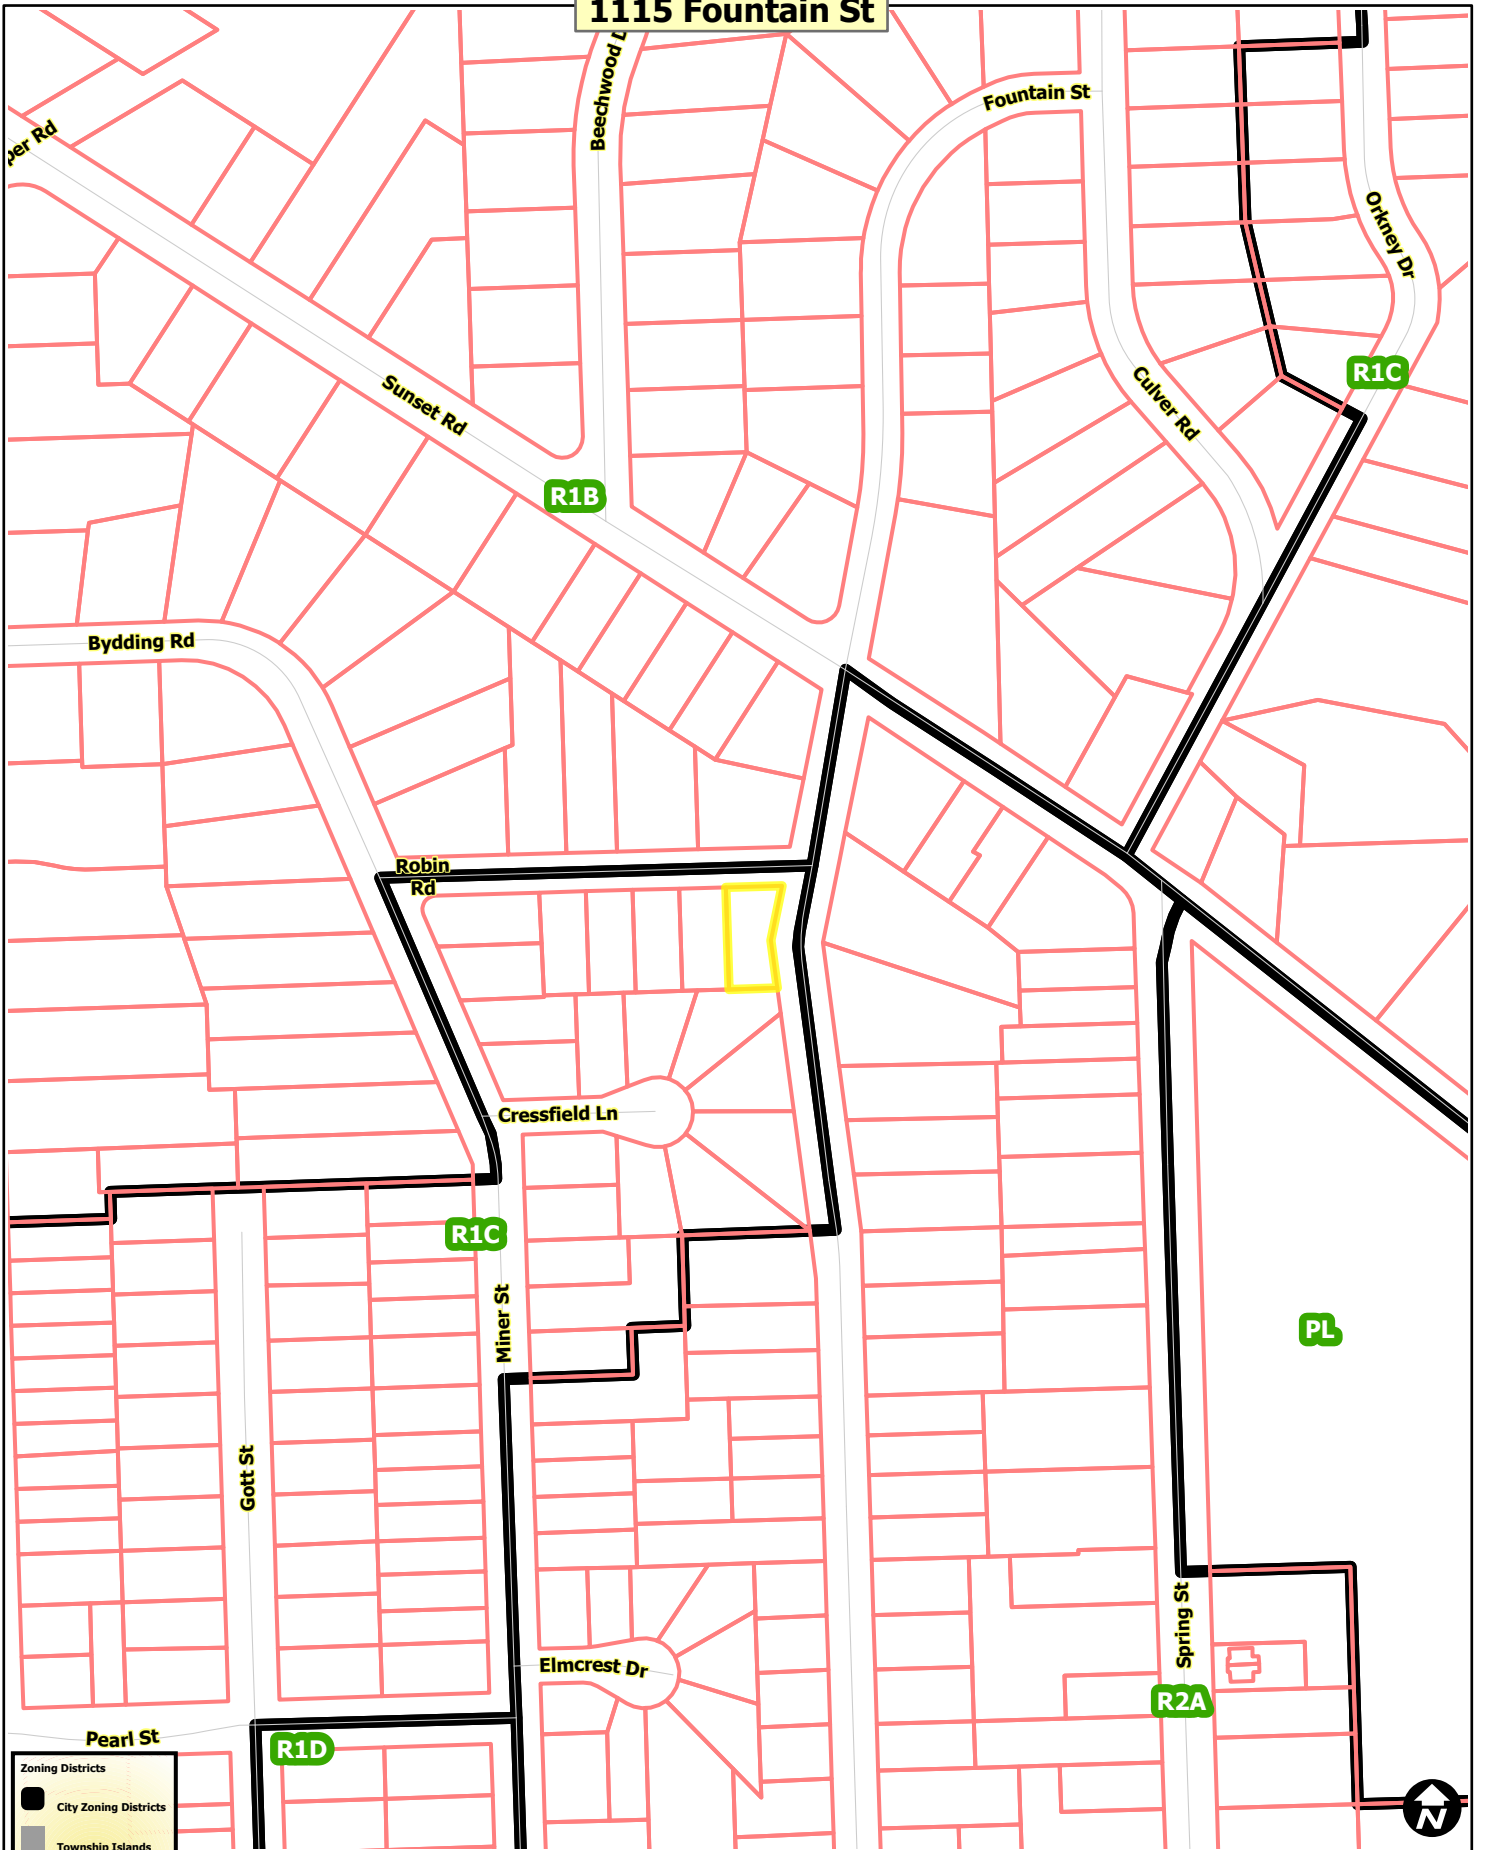

1115 Fountain St

Zoning Districts

- City Zoning Districts
- Township Islands
- Railroads
- Huron River
- Tax Parcels

Map date: 8/2/2022
 Any aerial imagery is circa 2020 unless otherwise noted
 Terms of use: www.a2gov.org/terms