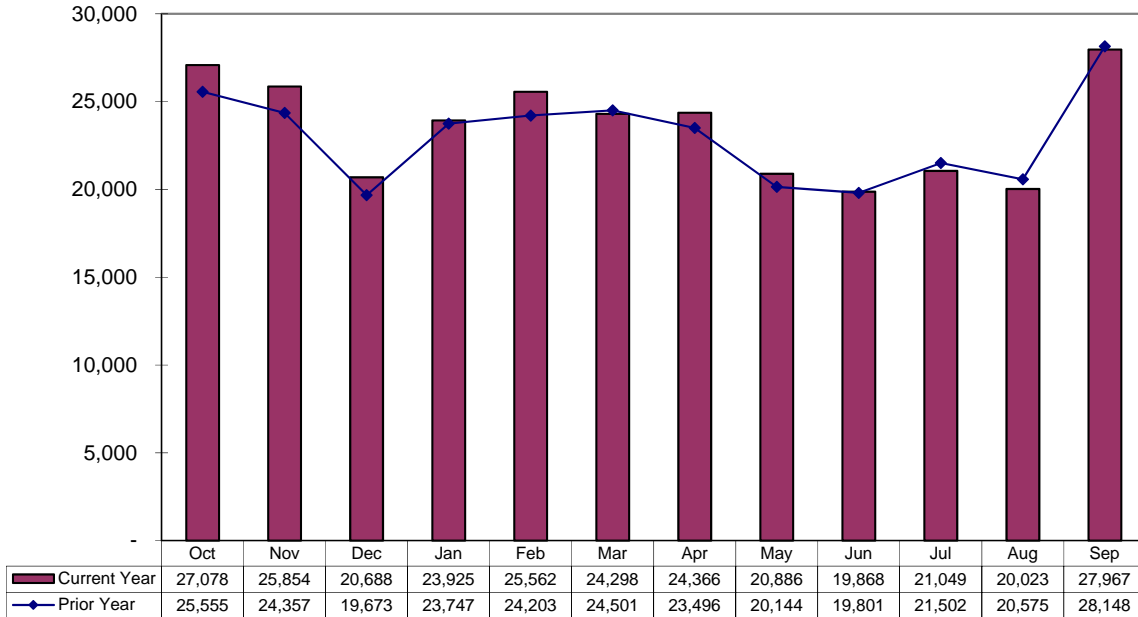

Average Weekday Passengers

September 2013

Fixed Route Average Weekday Passengers

A-Ride Average Weekday Passengers