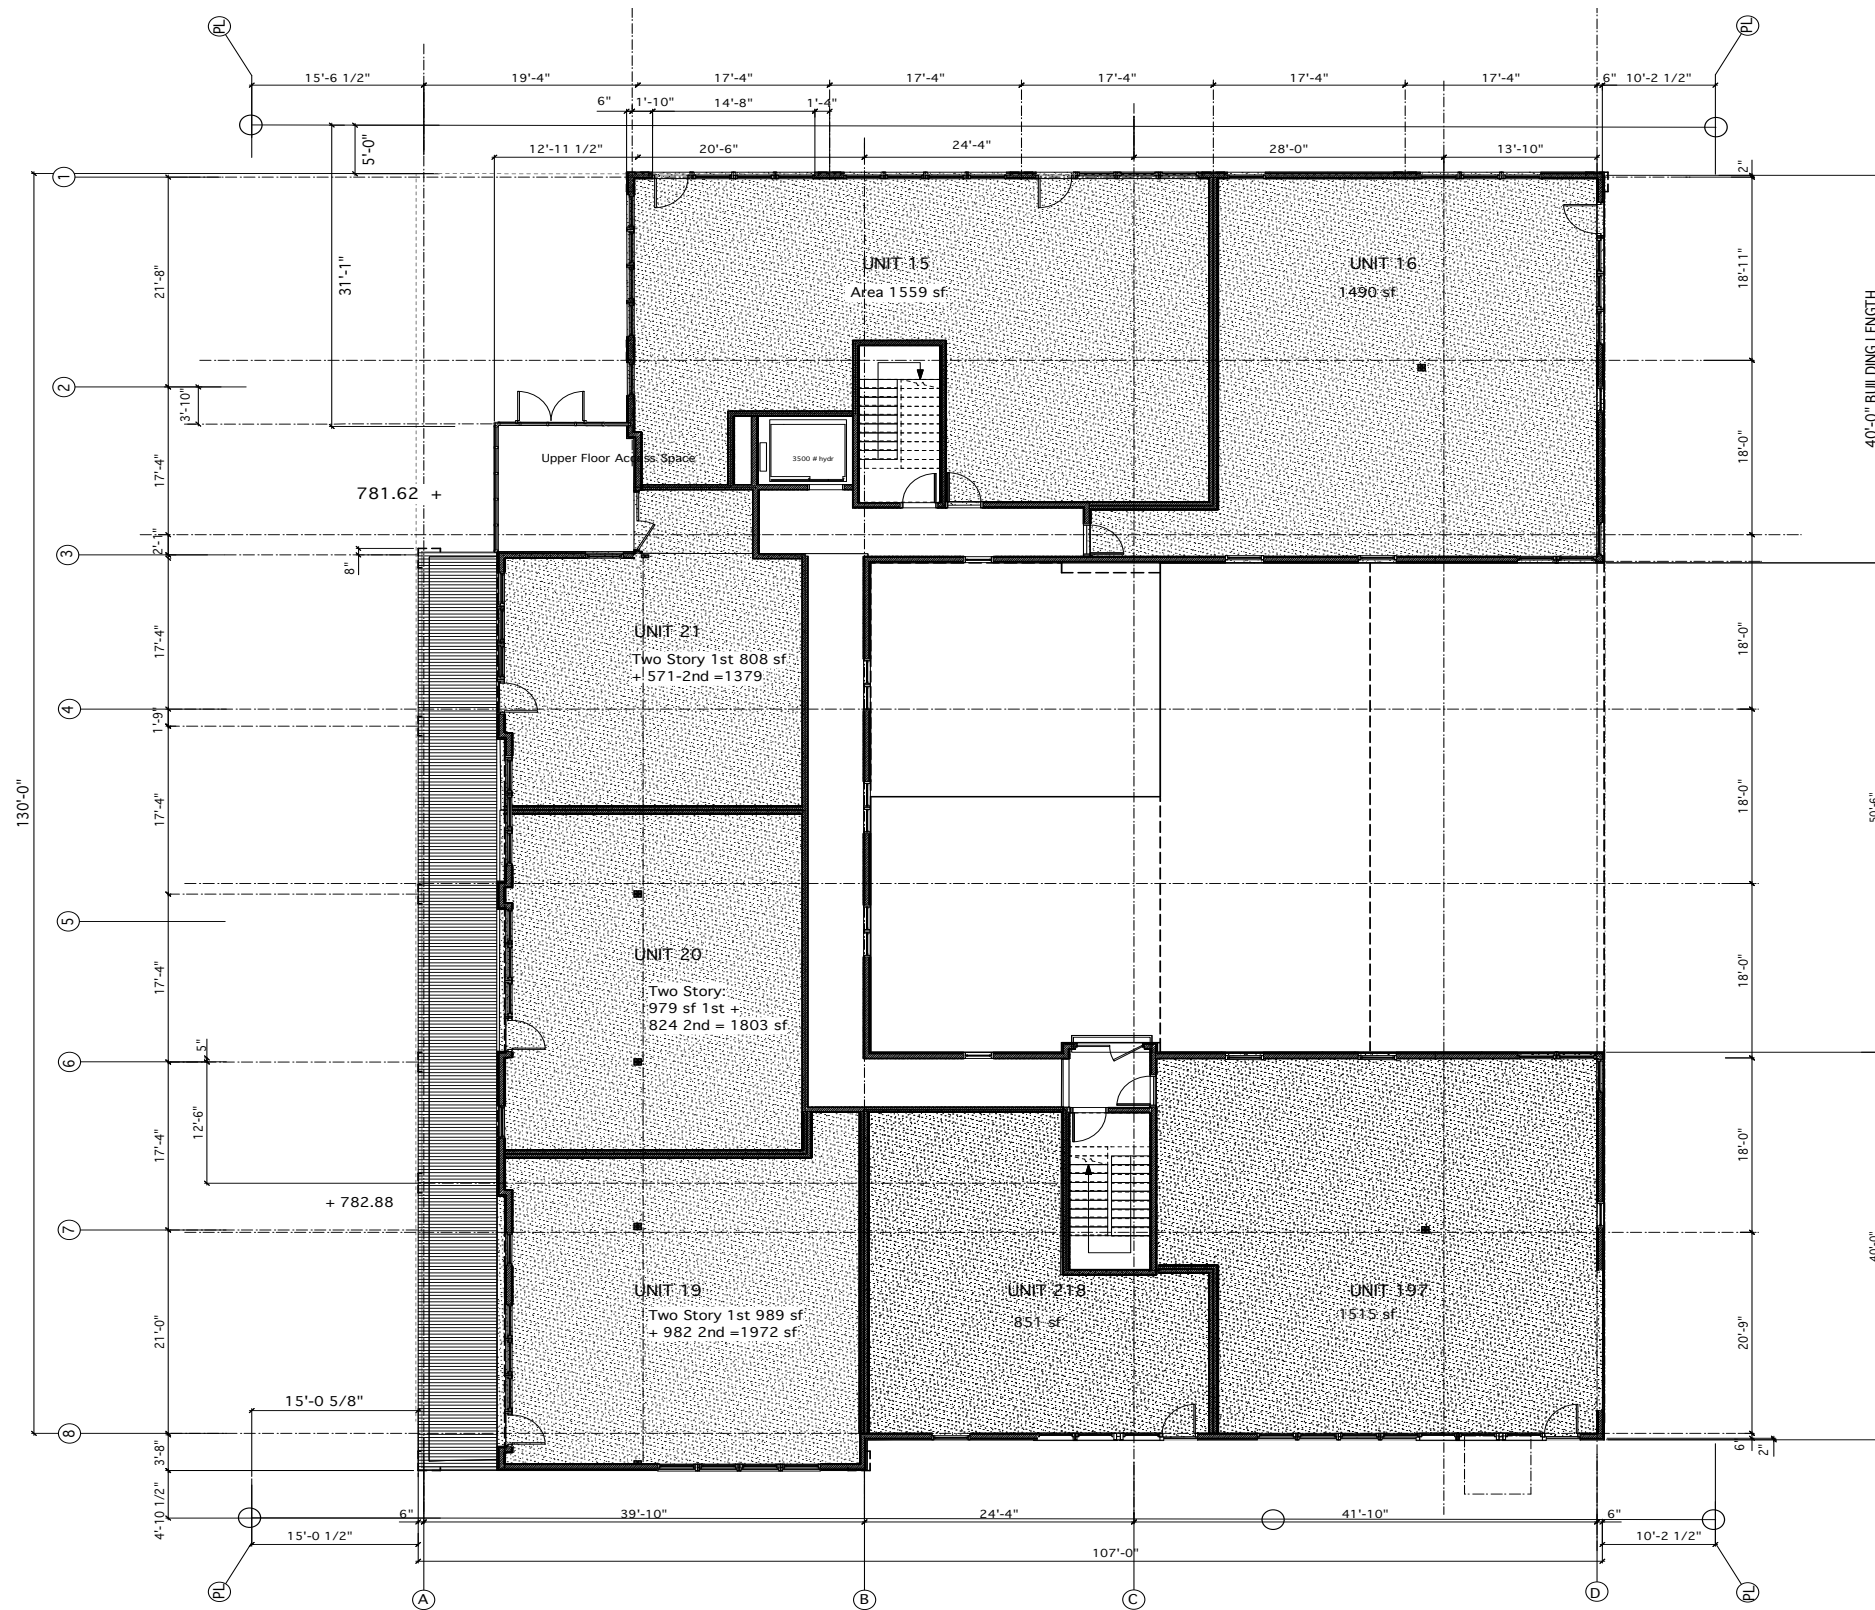

2nd Level Floor Plan
 Scale 1" = 20' on 12 x 17" Sheets

408-412 North First Street

408-412 North First Street, Ann Arbor, MI 48104

3rd Level Floor Plan
 Scale 1" = 20' on 12 x 17" Sheets

408-412 North First Street