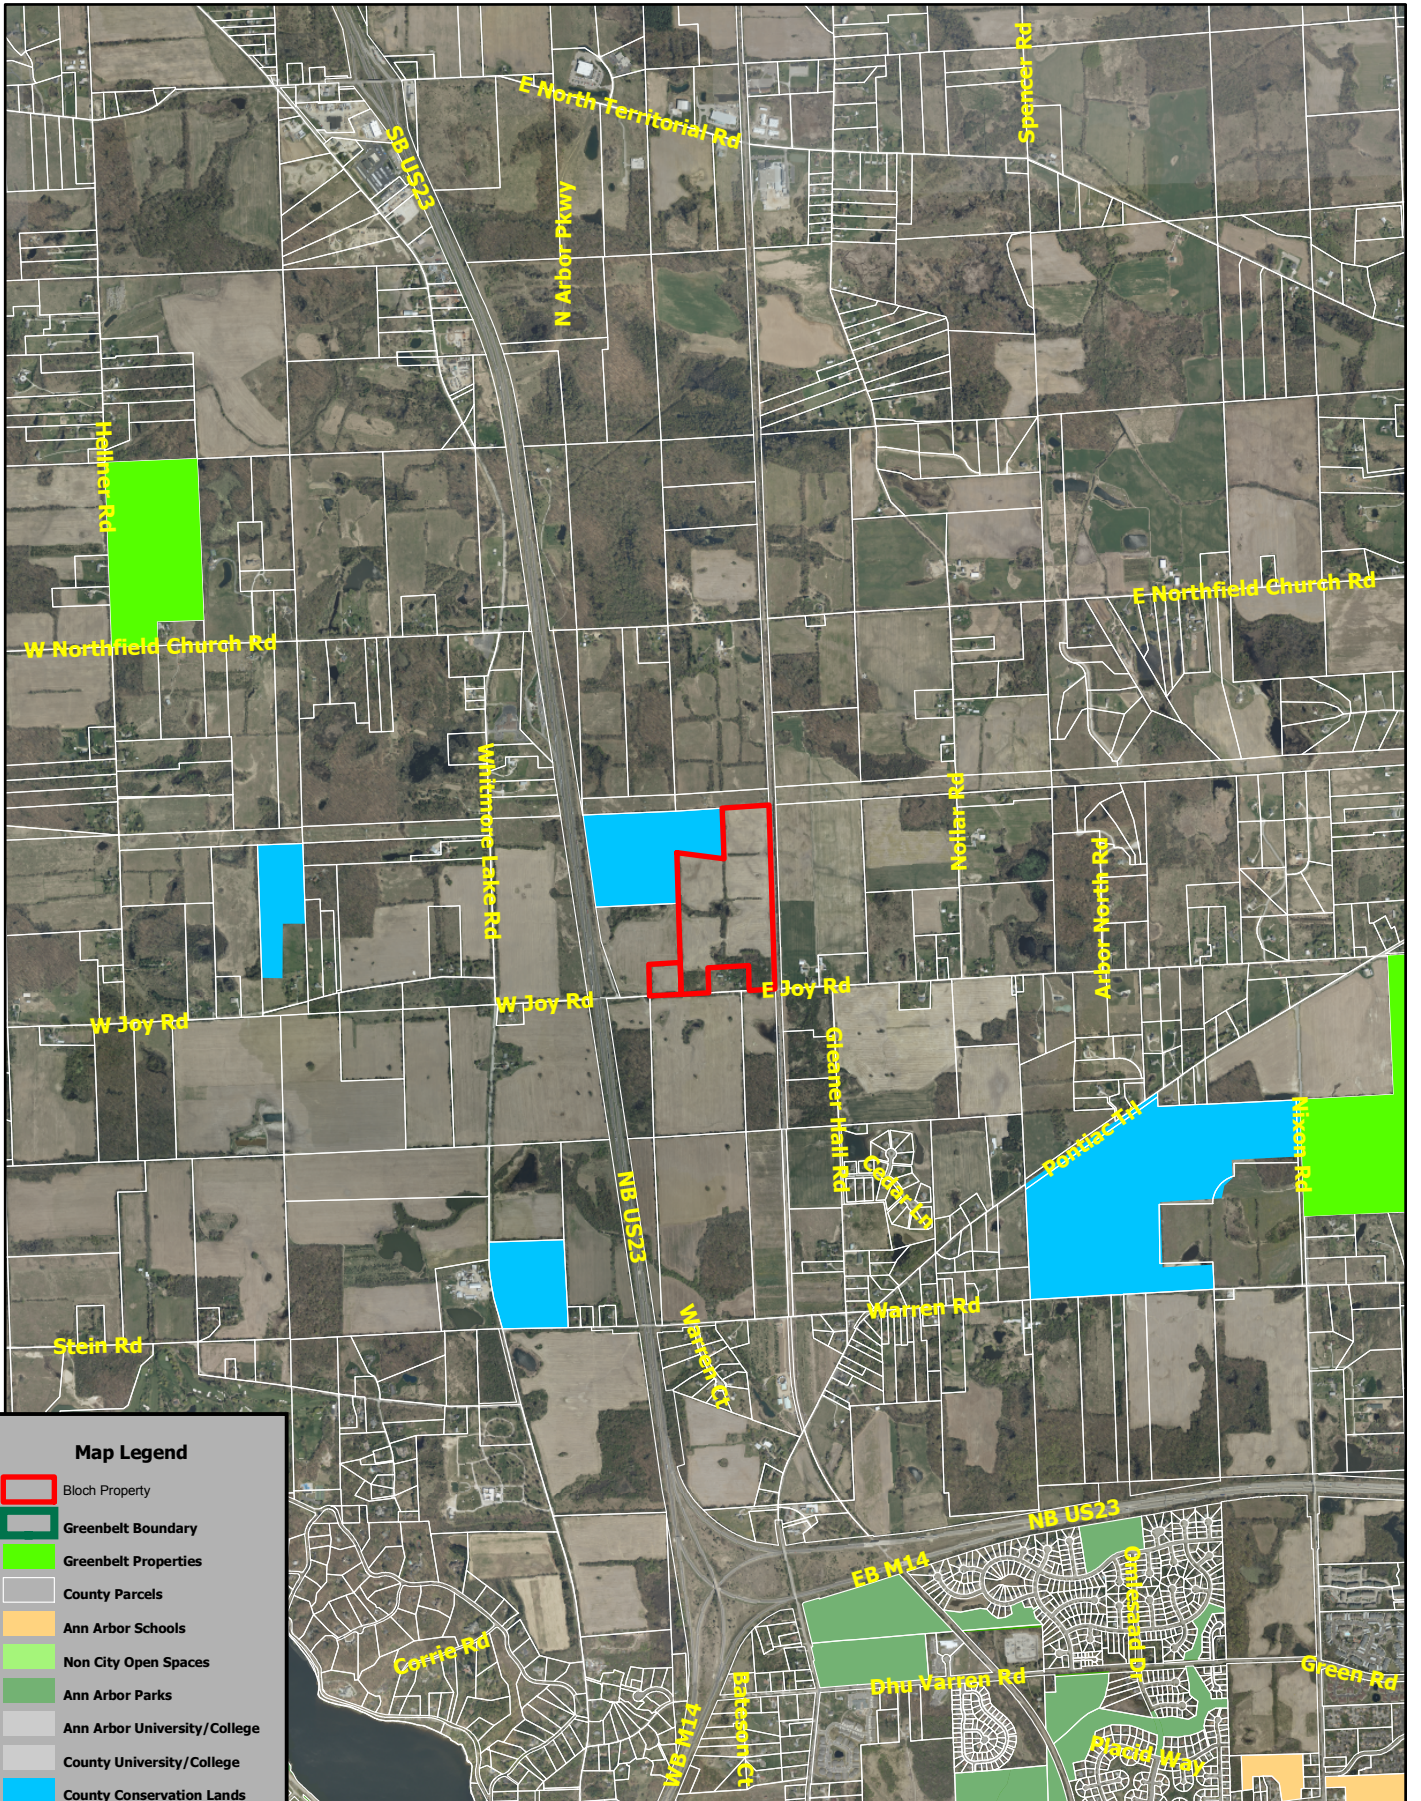

Owner: Joe Bloch

Map Legend

- Bloch Property
- Greenbelt Boundary
- Greenbelt Properties
- County Parcels
- Ann Arbor Schools
- Non City Open Spaces
- Ann Arbor Parks
- Ann Arbor University/College
- County University/College
- County Conservation Lands
- County Parks/Preserves