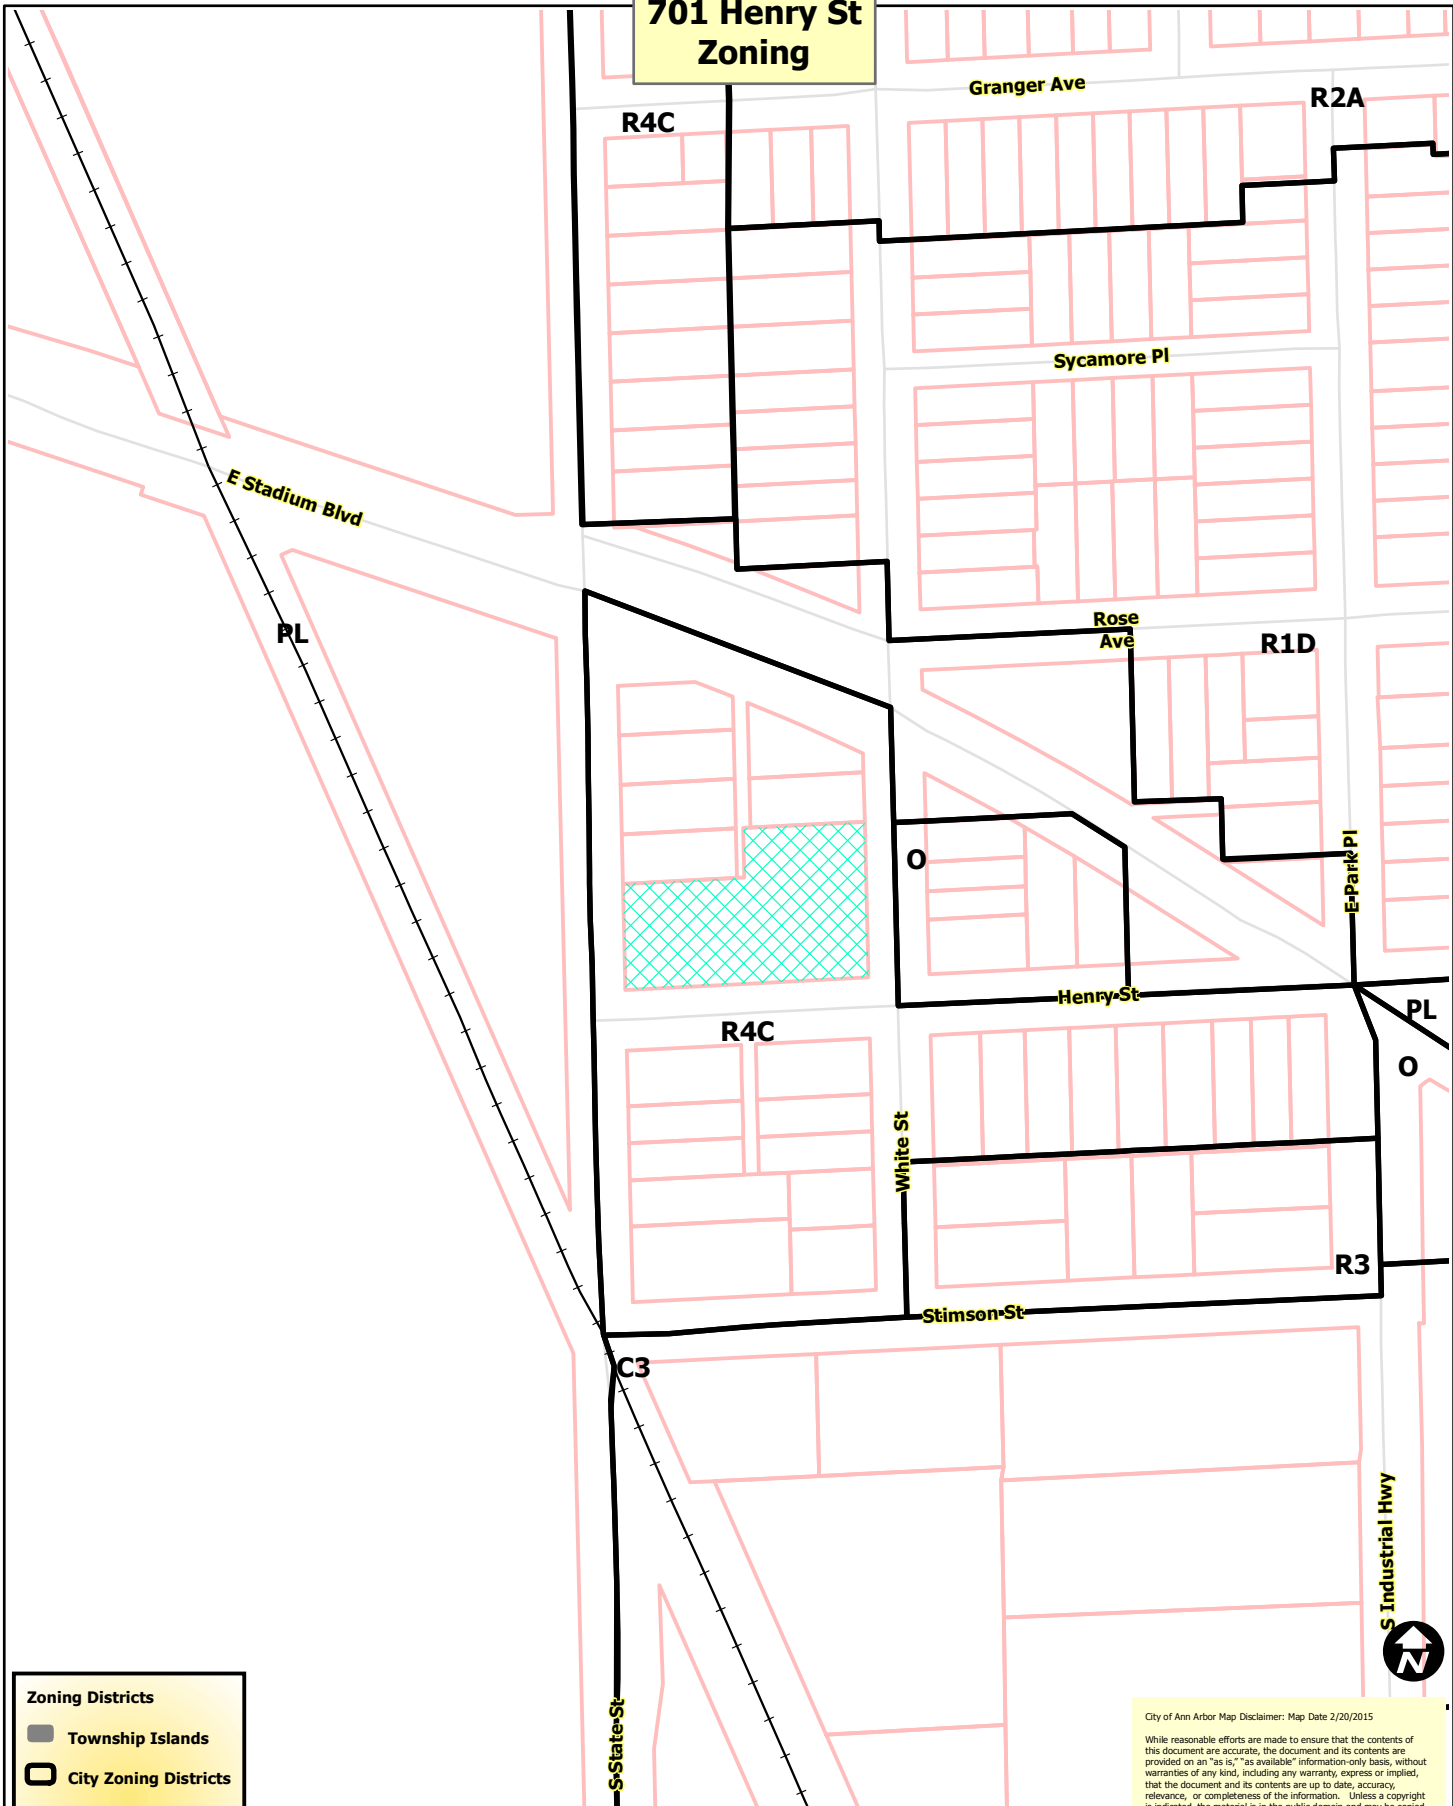

701 Henry St Zoning

Zoning Districts

- Township Islands
- City Zoning Districts
- Railroads
- Parcels
- Huron River