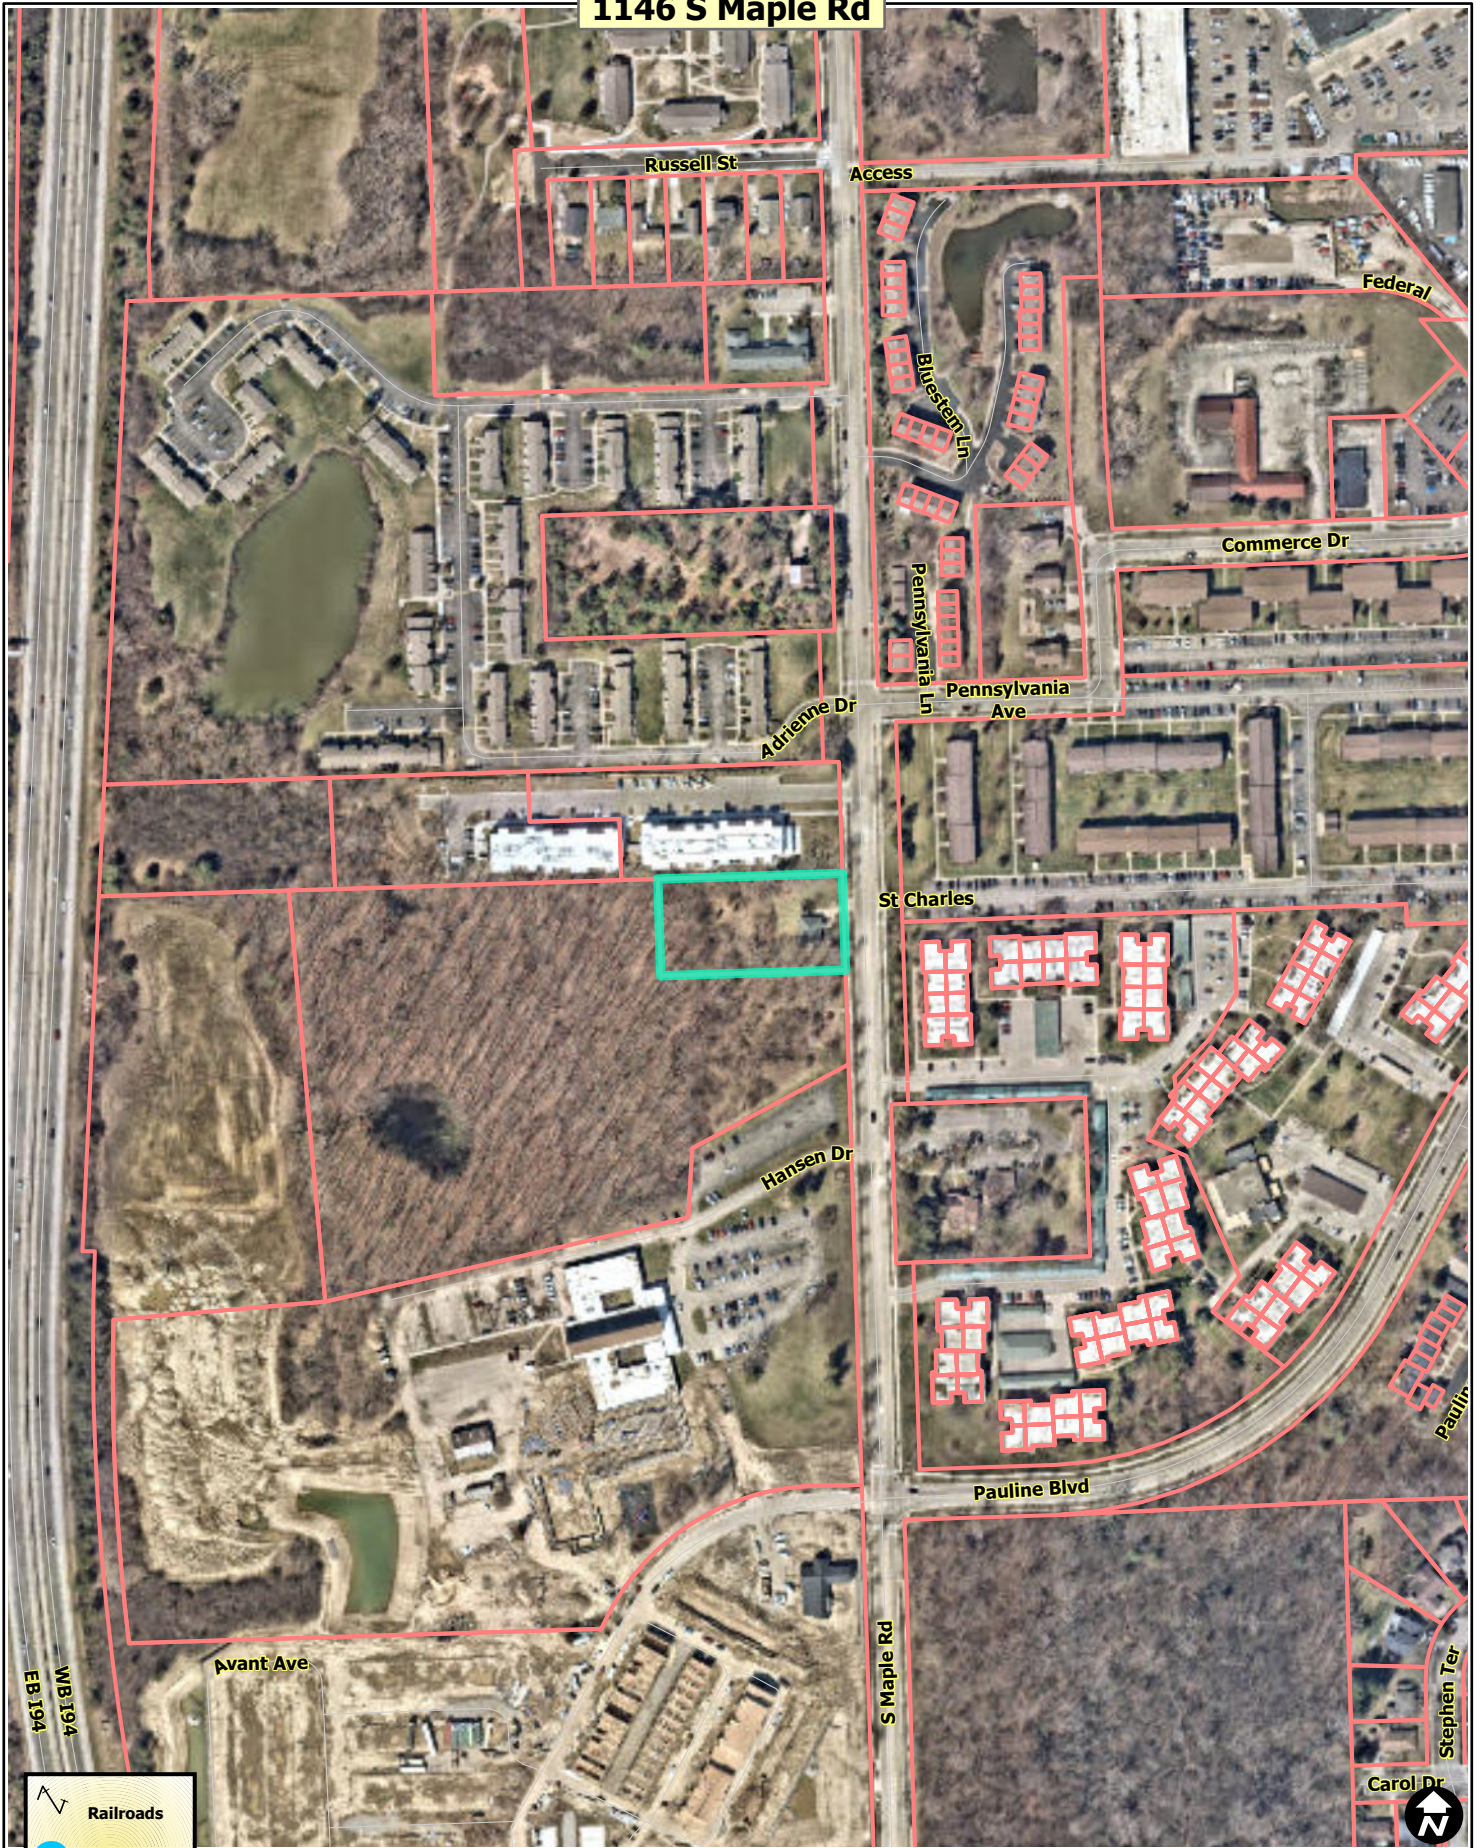

1146 S Maple Rd

- Railroads
- Huron River
- Tax Parcels

Map date: 2/13/2024
Any aerial imagery is circa 2023 unless otherwise noted
Terms of use: www.a2gov.org/terms