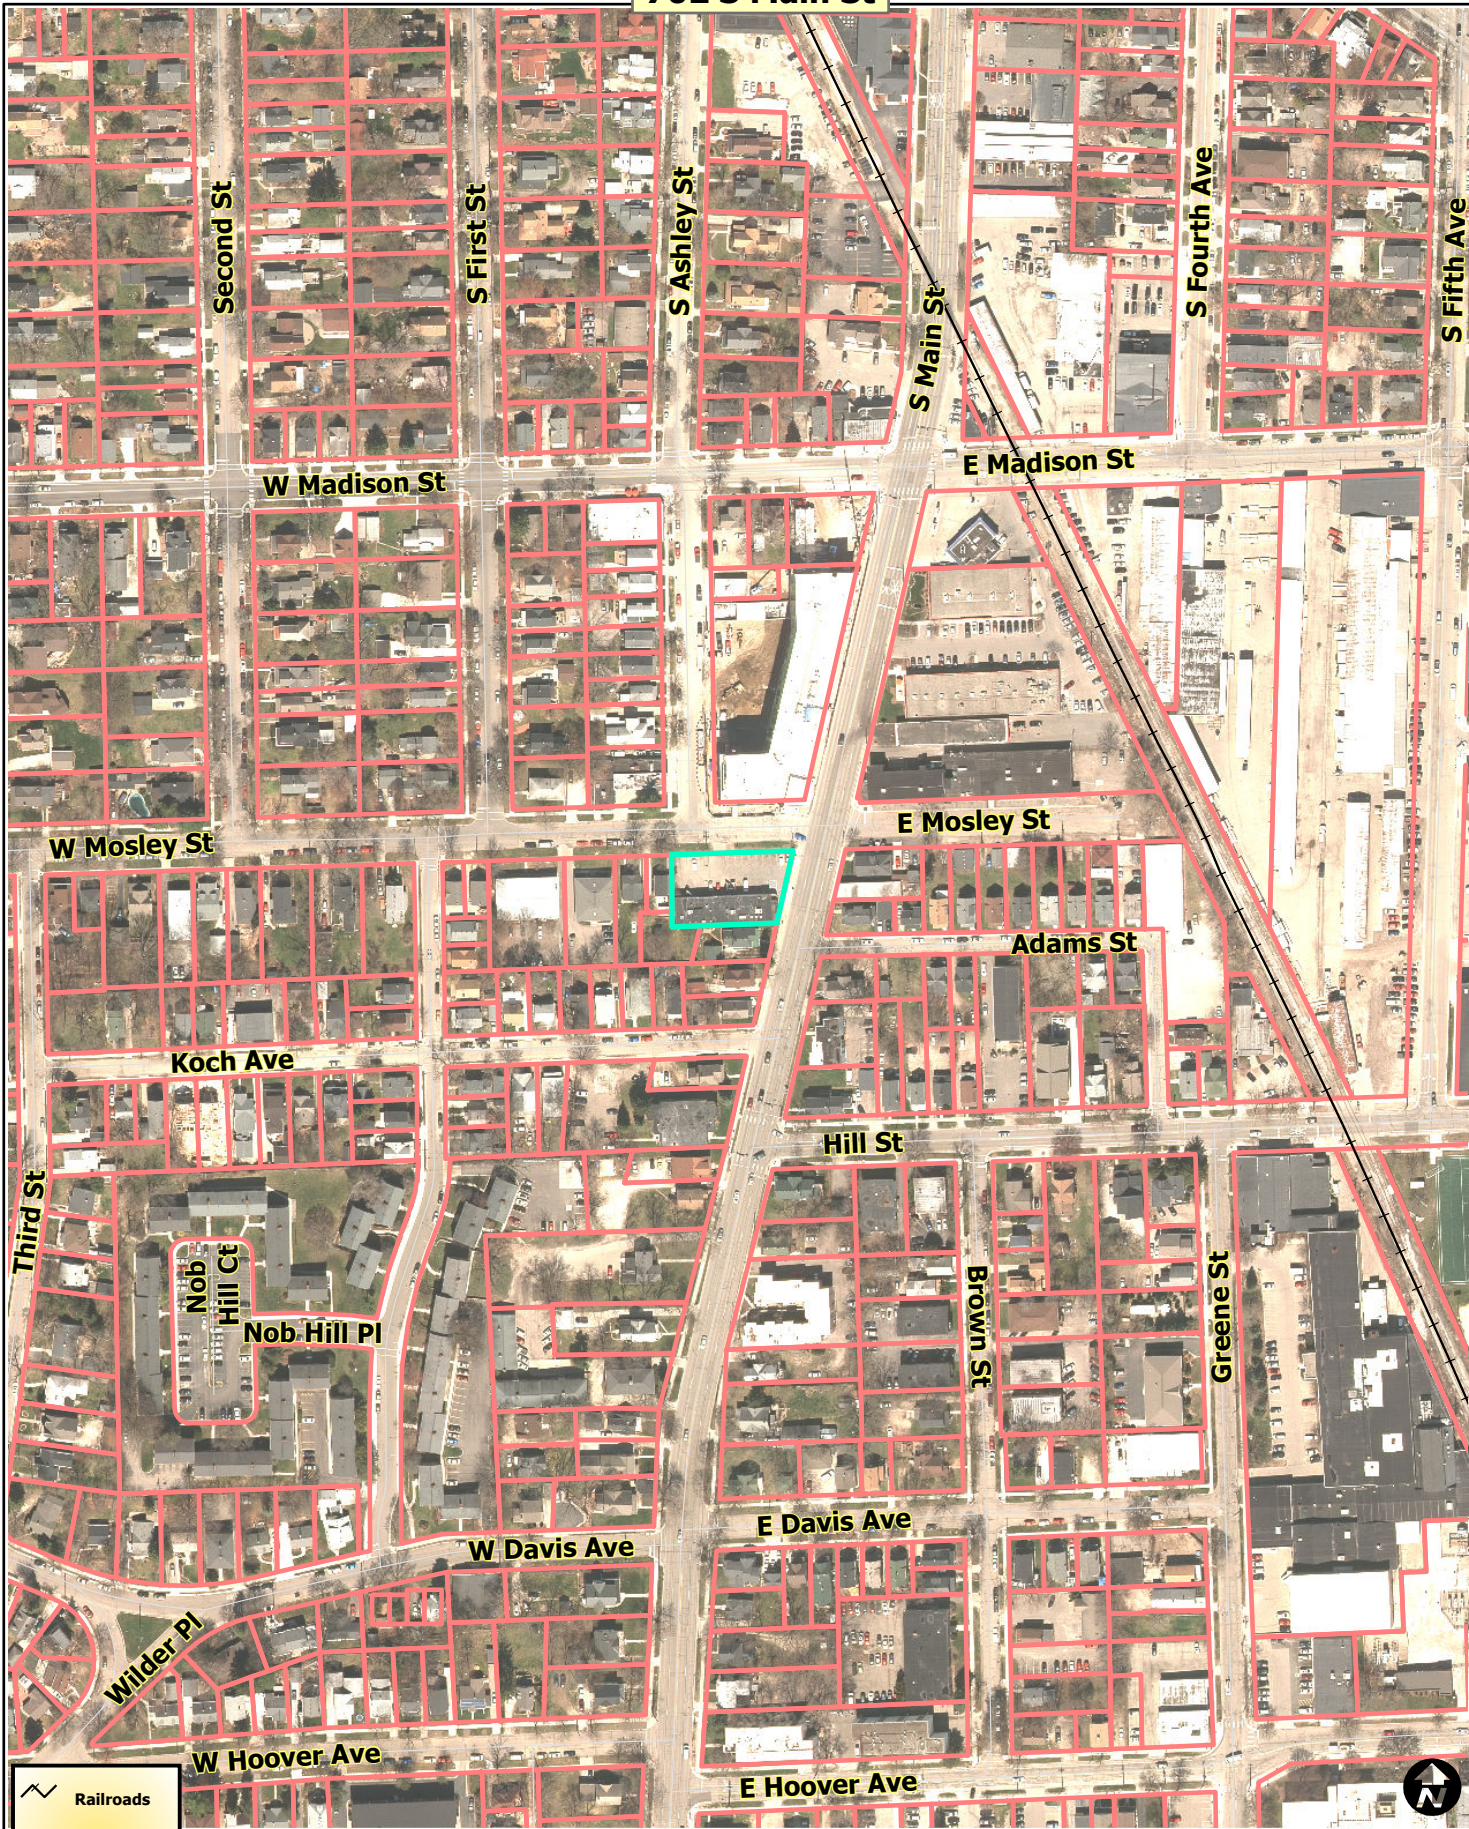

702 S Main St

-  Railroads
-  Huron River
-  Tax Parcels

Map date 1/31/2018
 Any aerial imagery is circa 2015
 unless otherwise noted
 Terms of use: www.a2gov.org/terms