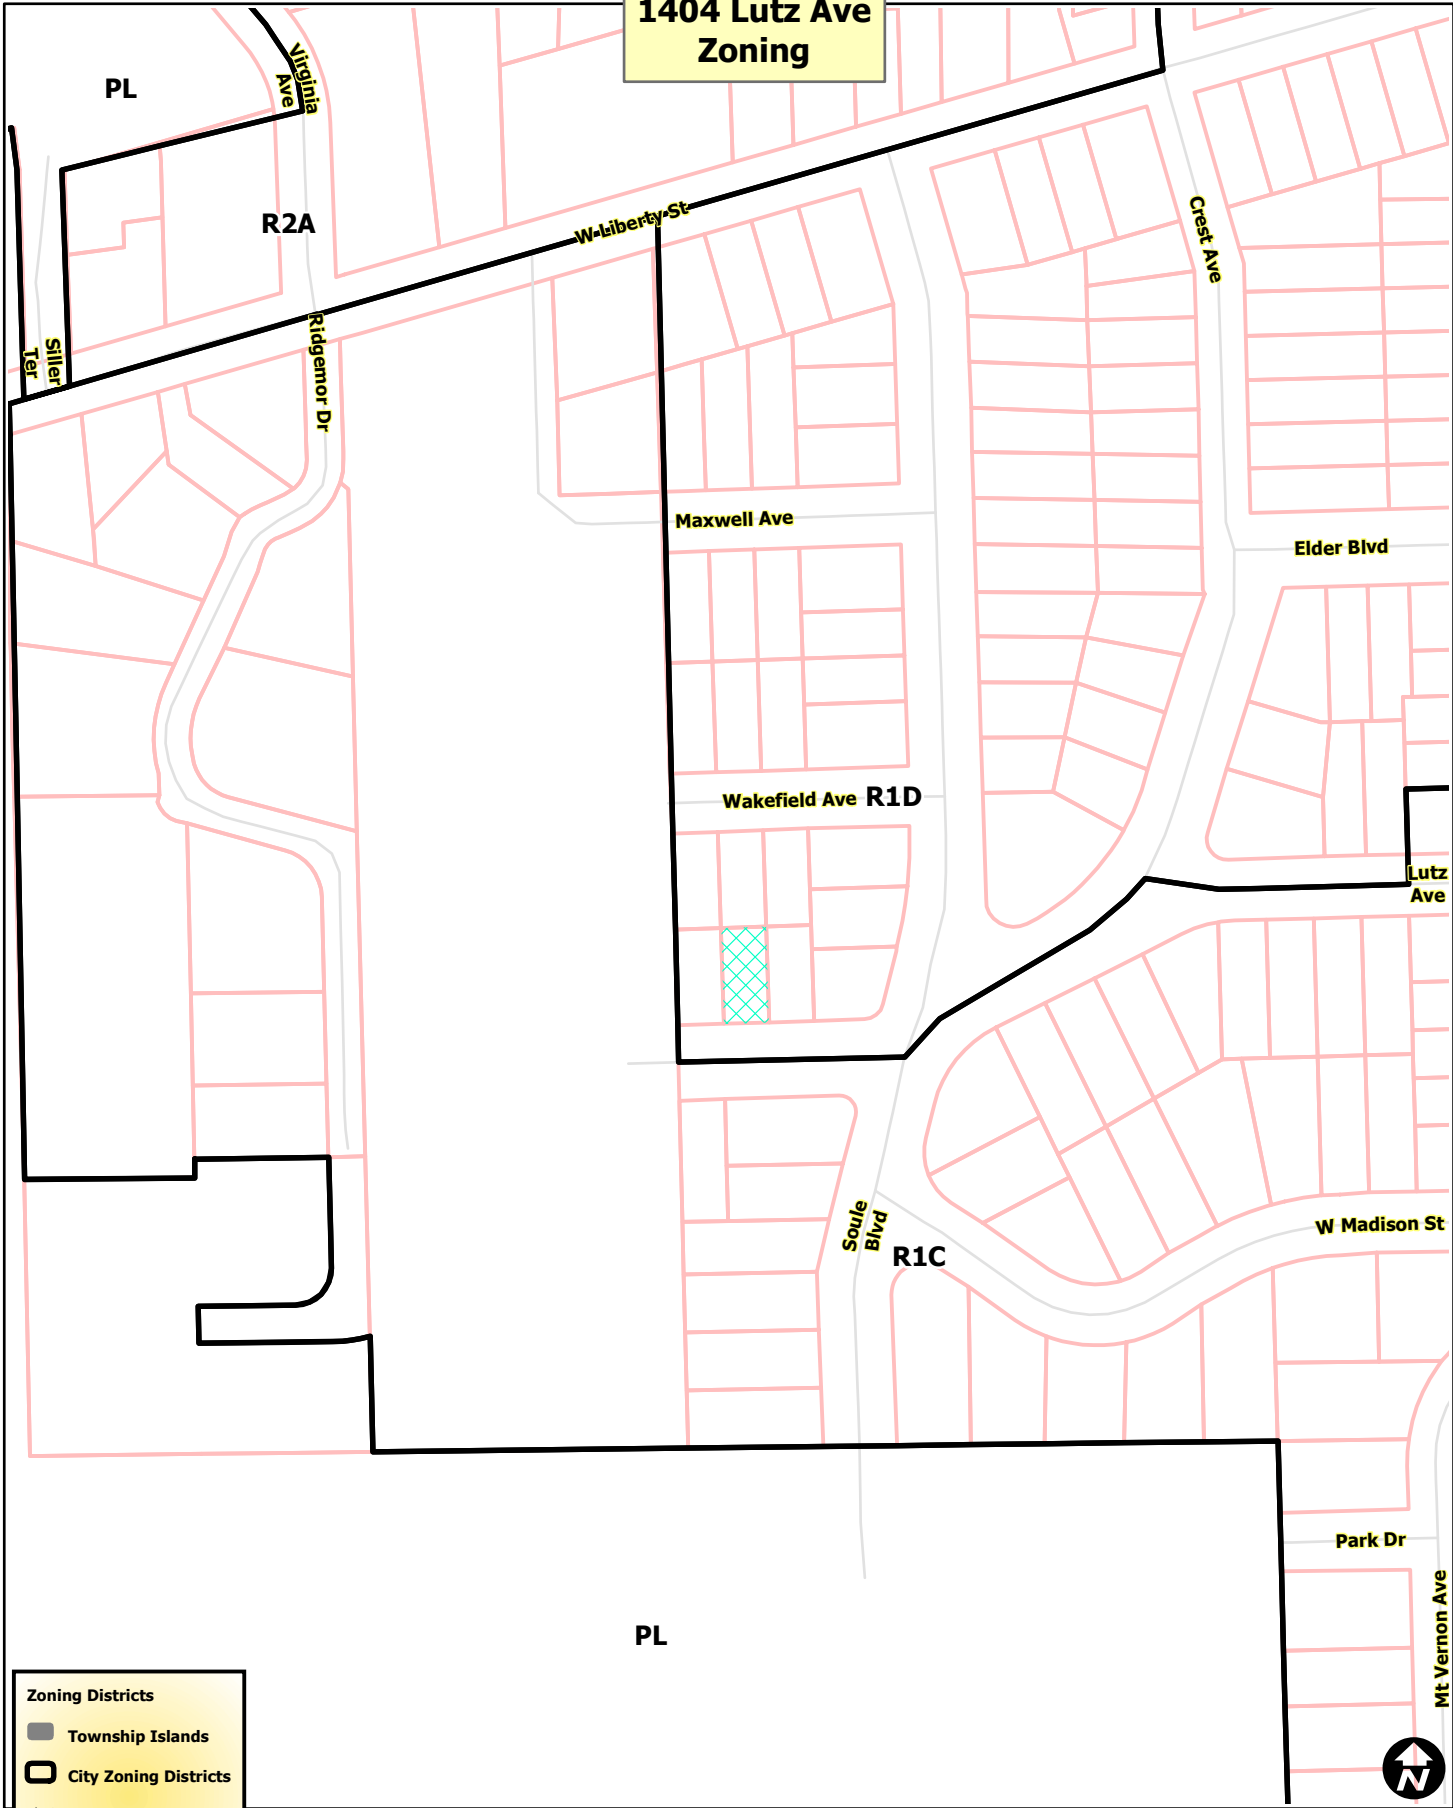

# 1404 Lutz Ave Zoning

**Zoning Districts**

- Township Islands
- City Zoning Districts
- Railroads
- Parcels
- Huron River

Map date: 5/1/2015  
Any aerial imagery is circa 2012 unless otherwise noted  
Terms of use: [www.a2gov.org/terms](http://www.a2gov.org/terms)