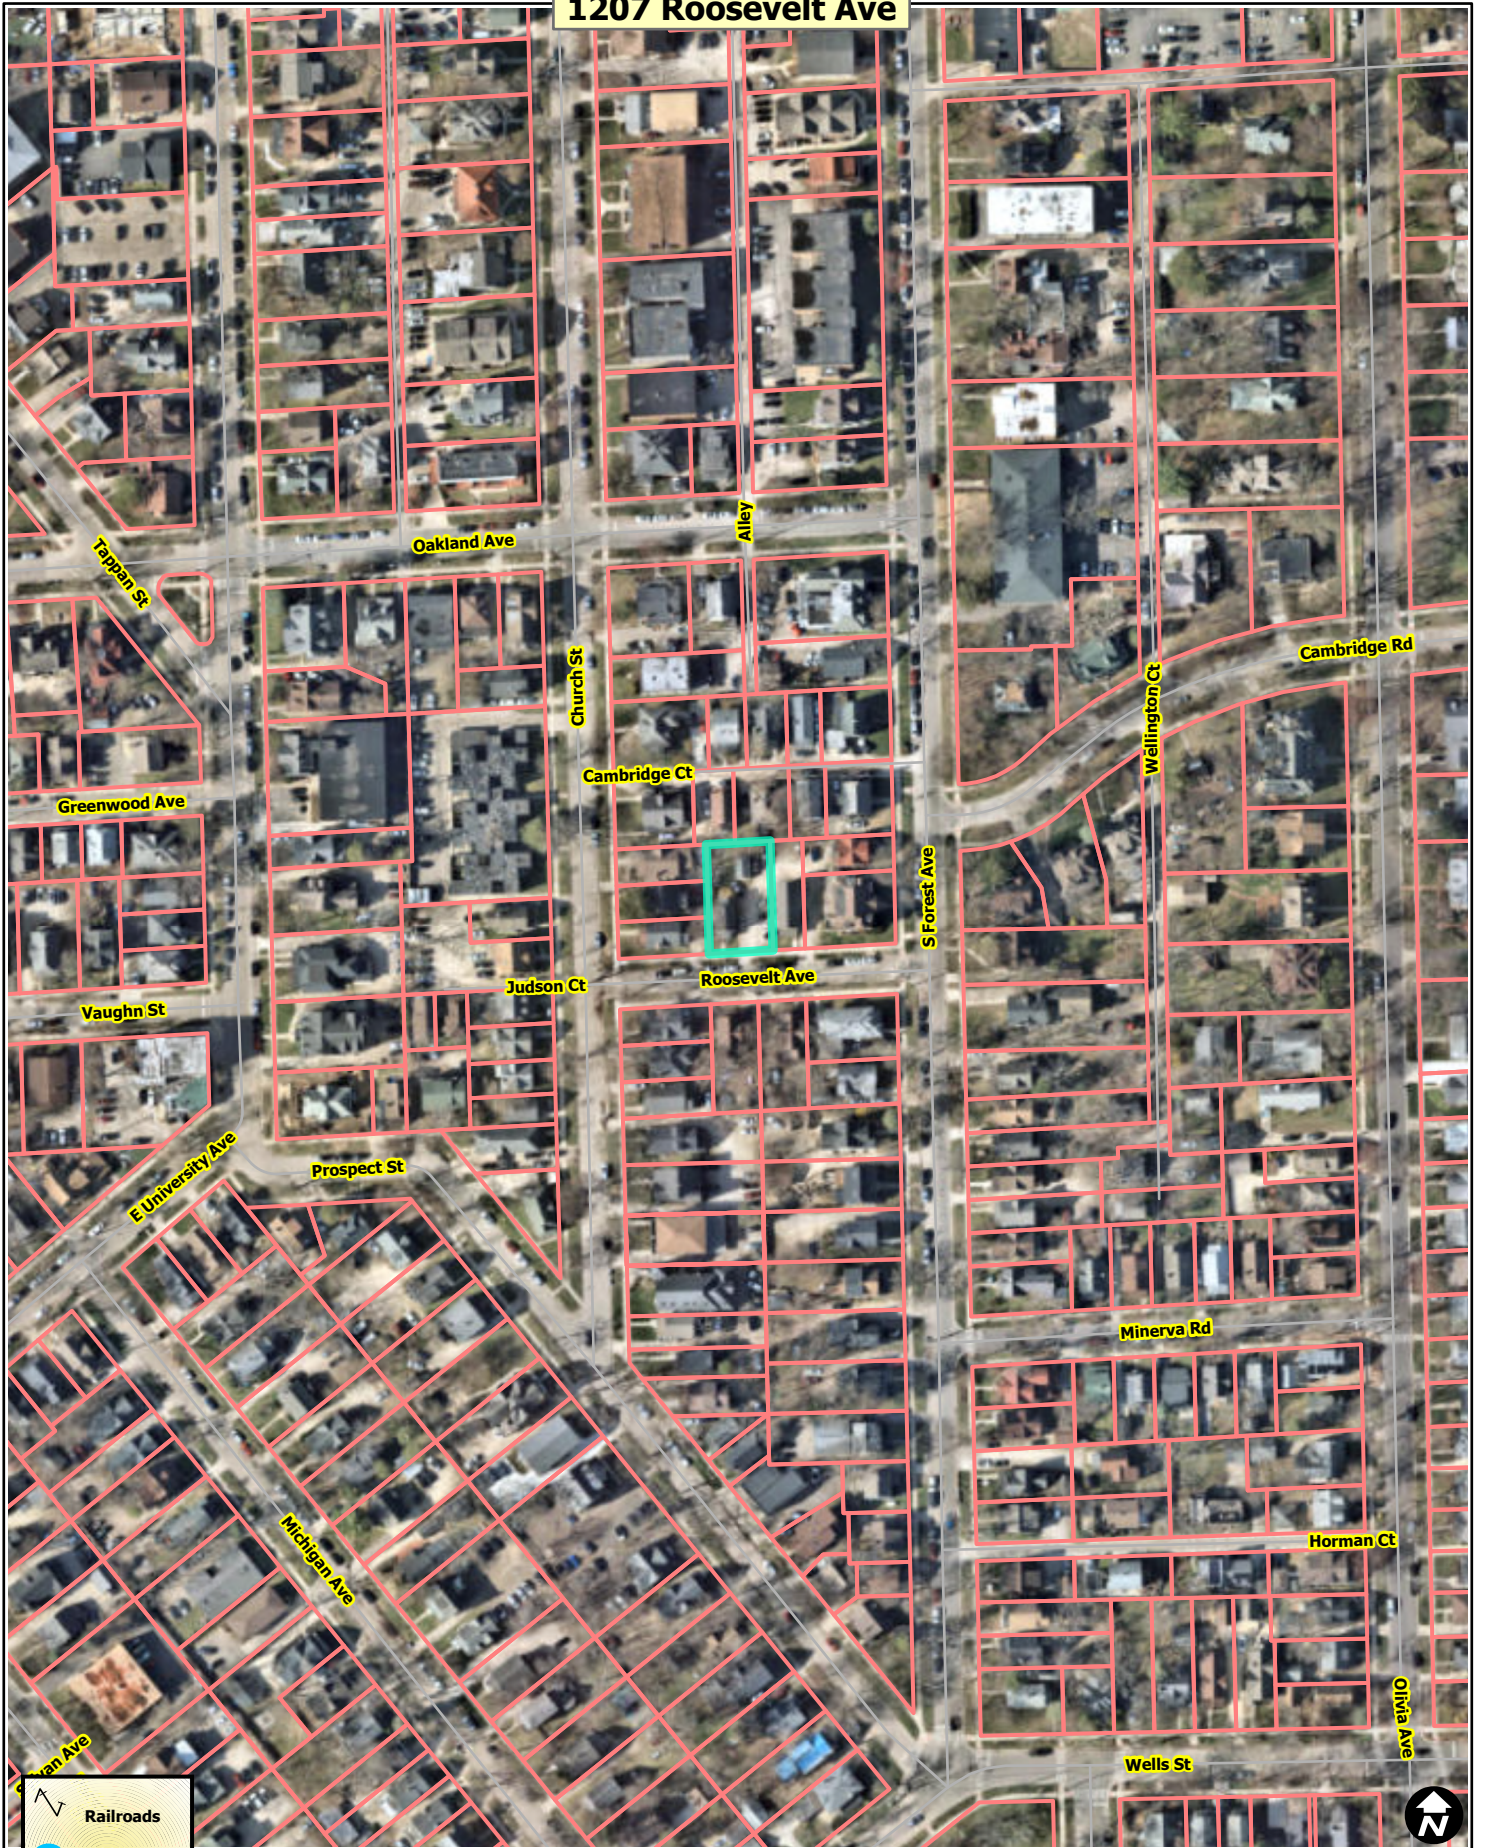

1207 Roosevelt Ave

- Railroads
- Huron River
- Tax Parcels

Map date: 9/27/2024
Any aerial imagery is circa 2024 unless otherwise noted
Terms of use: www.a2gov.org/terms