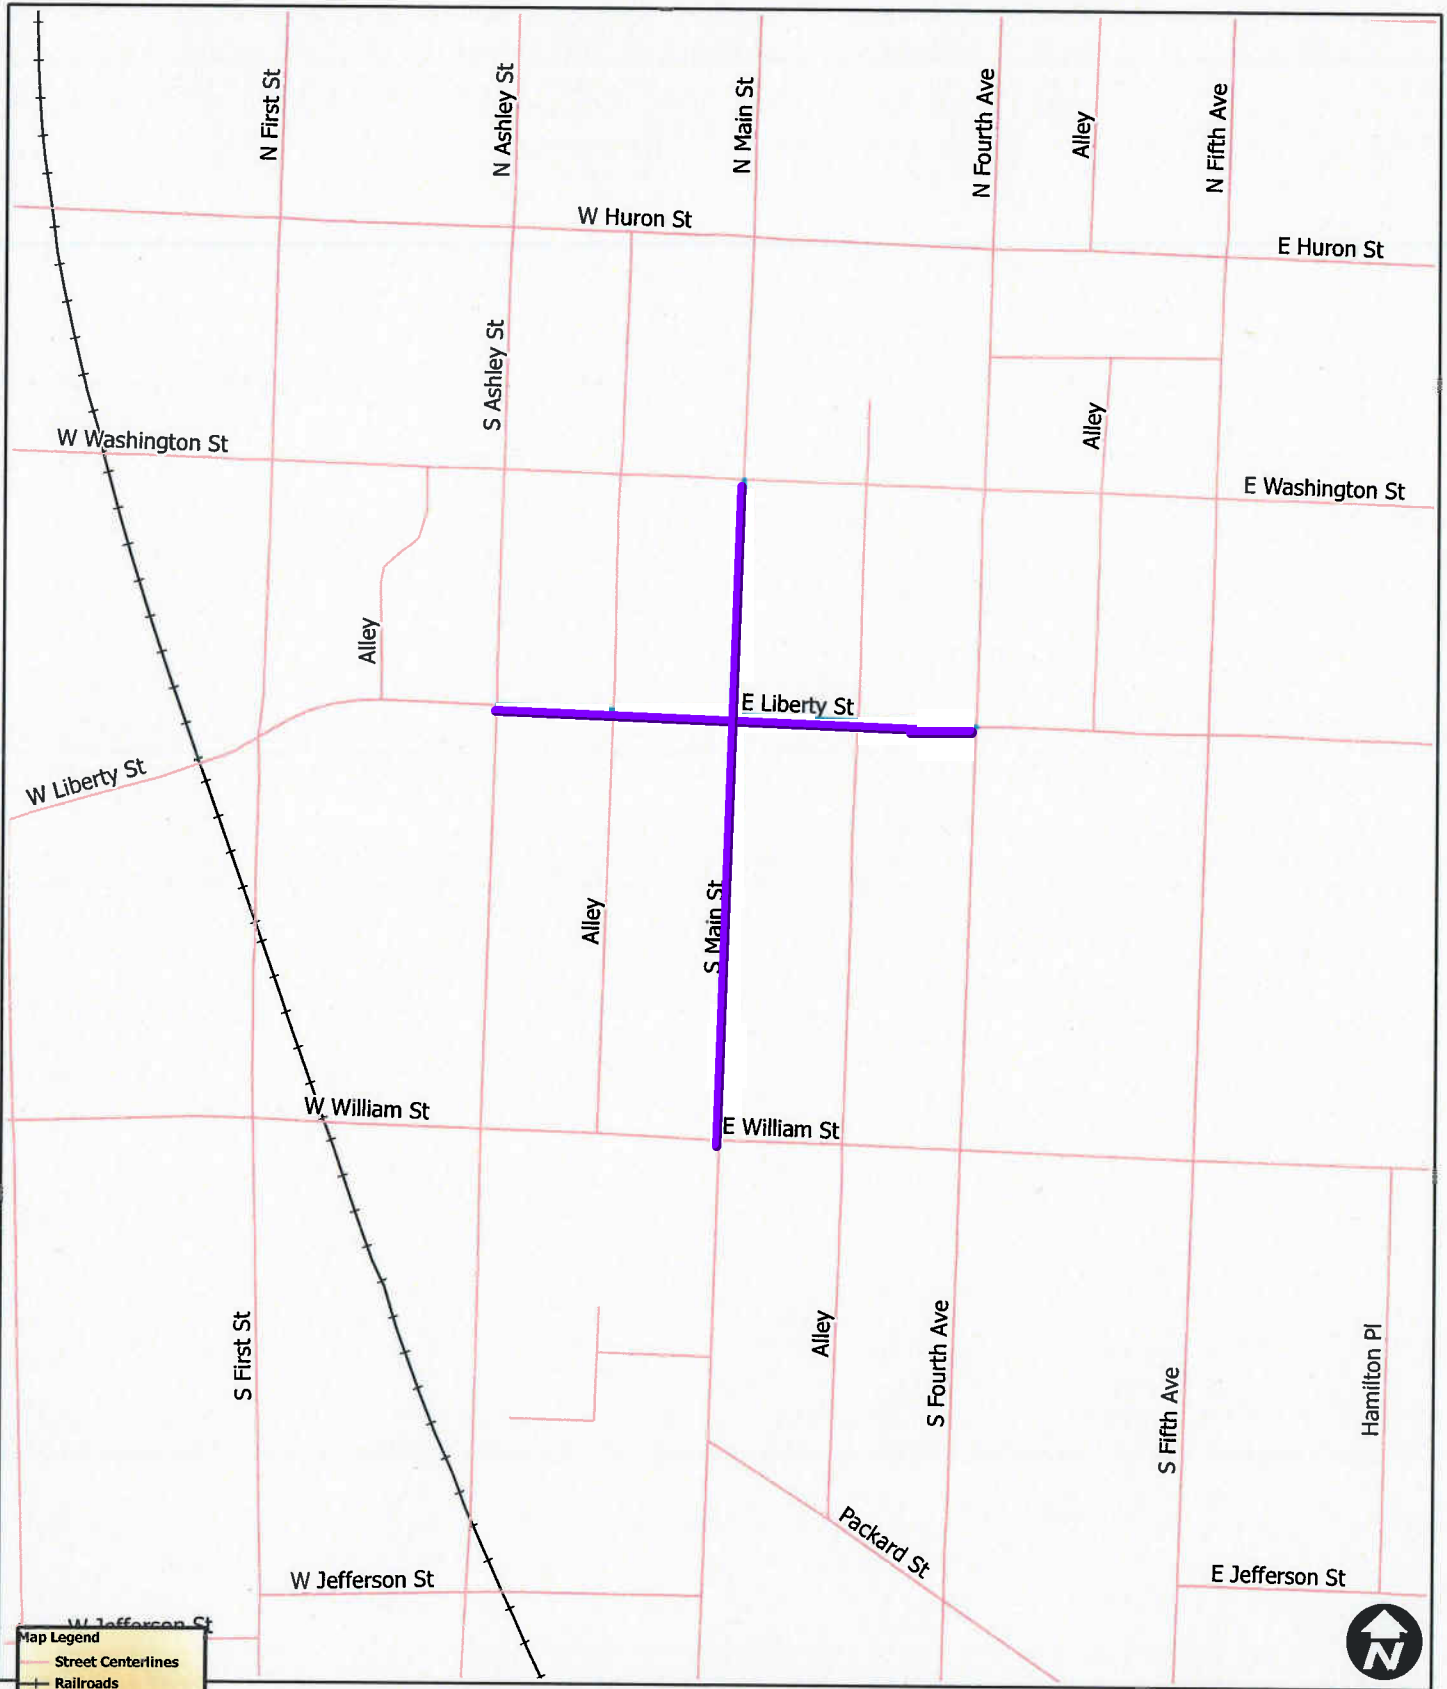

UA Block Party

Map Legend

	Street Centerlines
	Railroads
	Rivers and Streams
	Lakes and Ponds
	Schools
	Non City Open Spaces
	Parks
	University