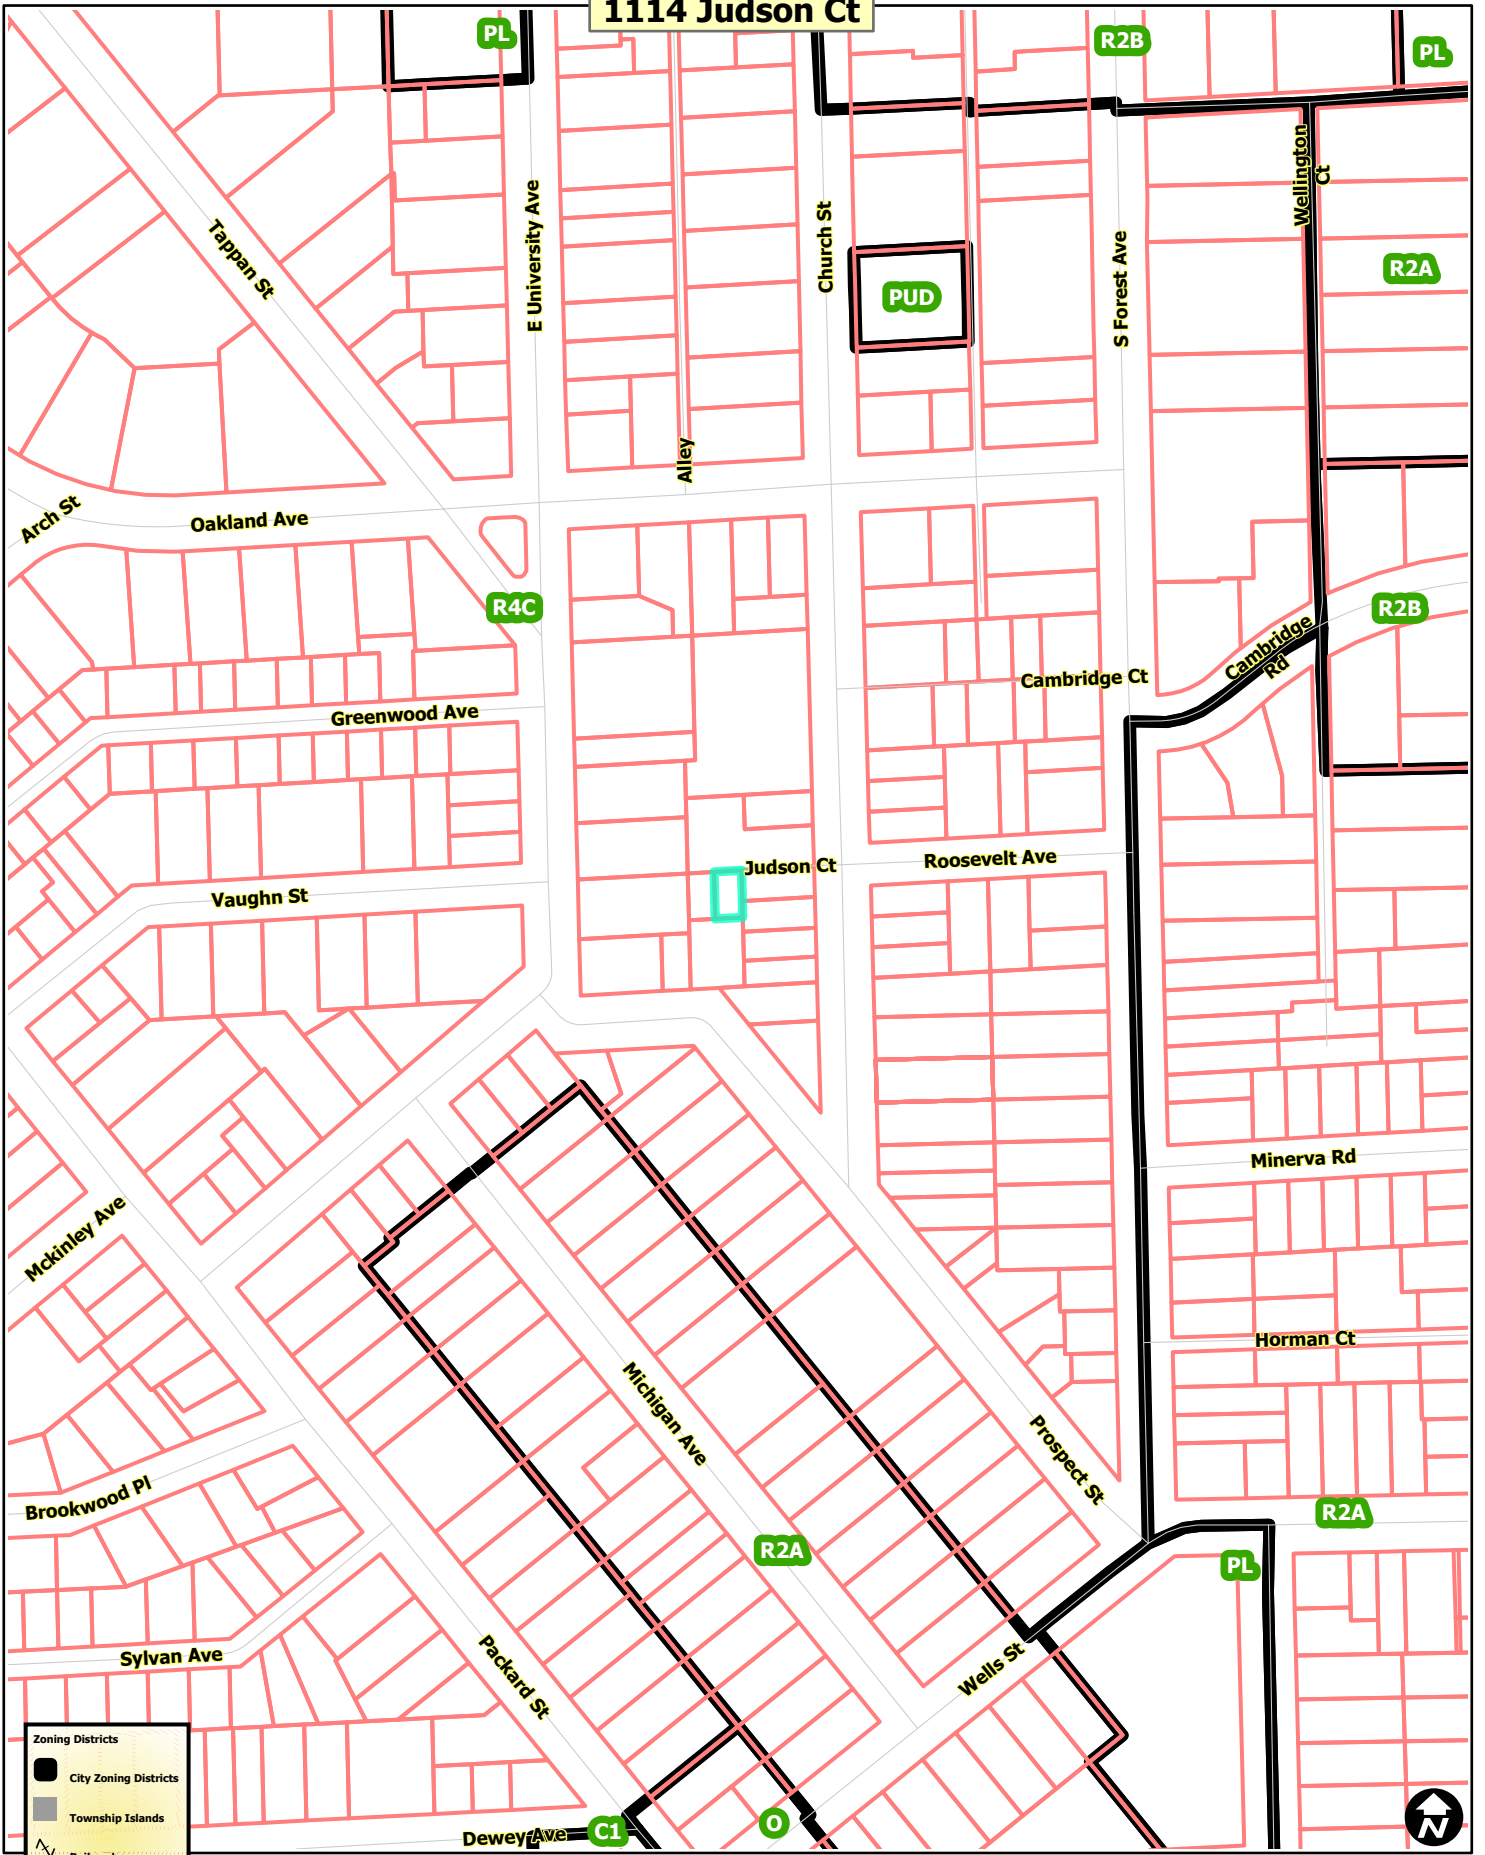

1114 Judson Ct

Zoning Districts

- City Zoning Districts
- Township Islands
- Railroads
- Huron River
- Tax Parcels

Map date: 2/29/2024
 Any aerial imagery is circa 2023 unless otherwise noted
 Terms of use: www.a2gov.org/terms