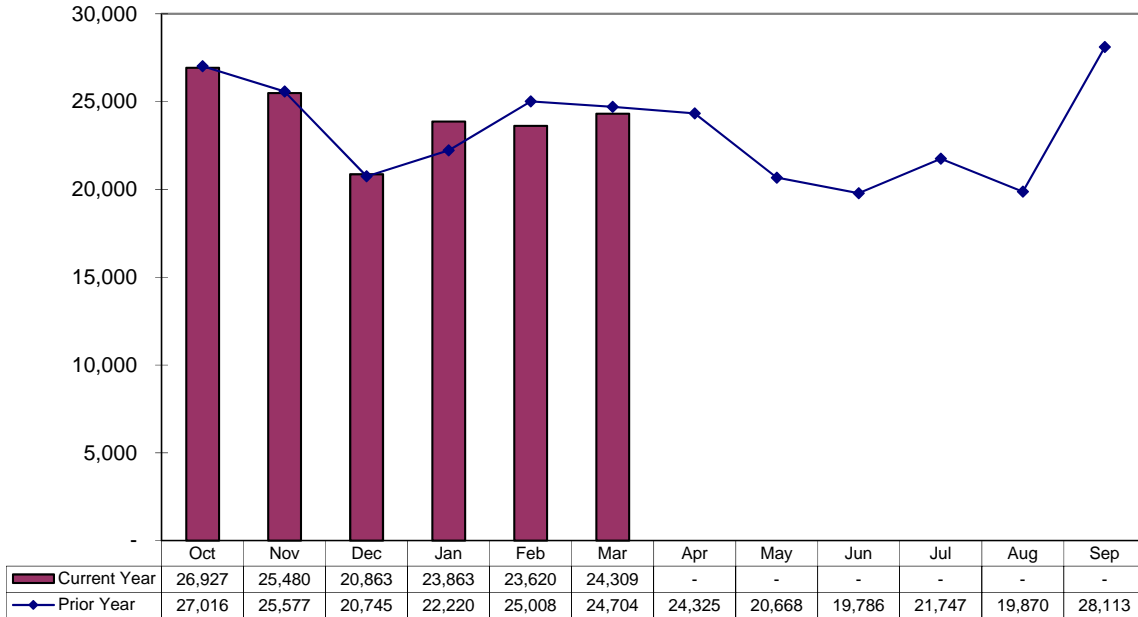

# Average Weekday Passengers

March 2015

## Fixed Route Average Weekday Passengers