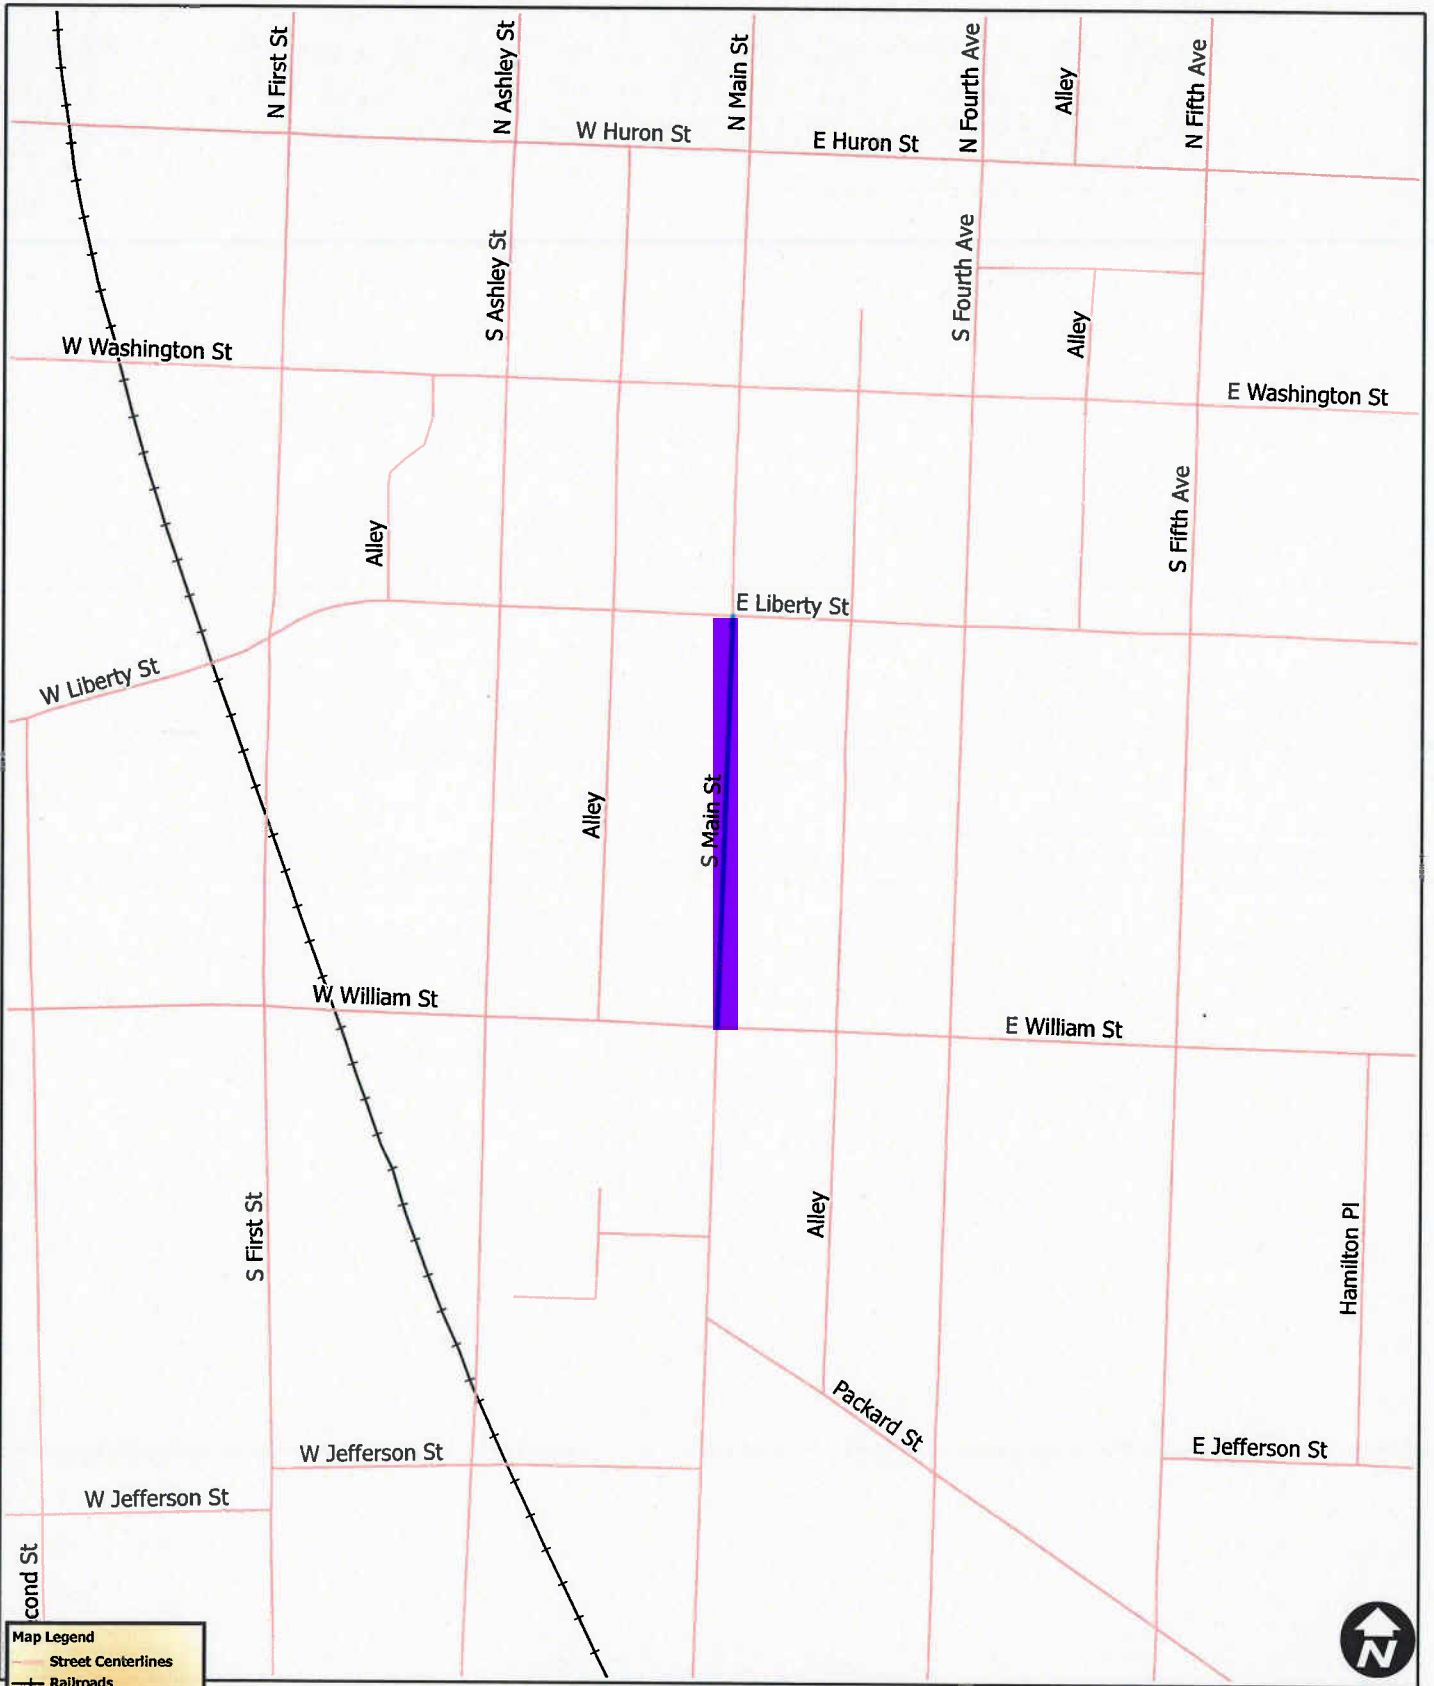

NTI Block Party

Map Legend

- Street Centerlines
- Railroads
- Rivers and Streams
- Lakes and Ponds
- Schools
- Non City Open Spaces
- Parks
- University