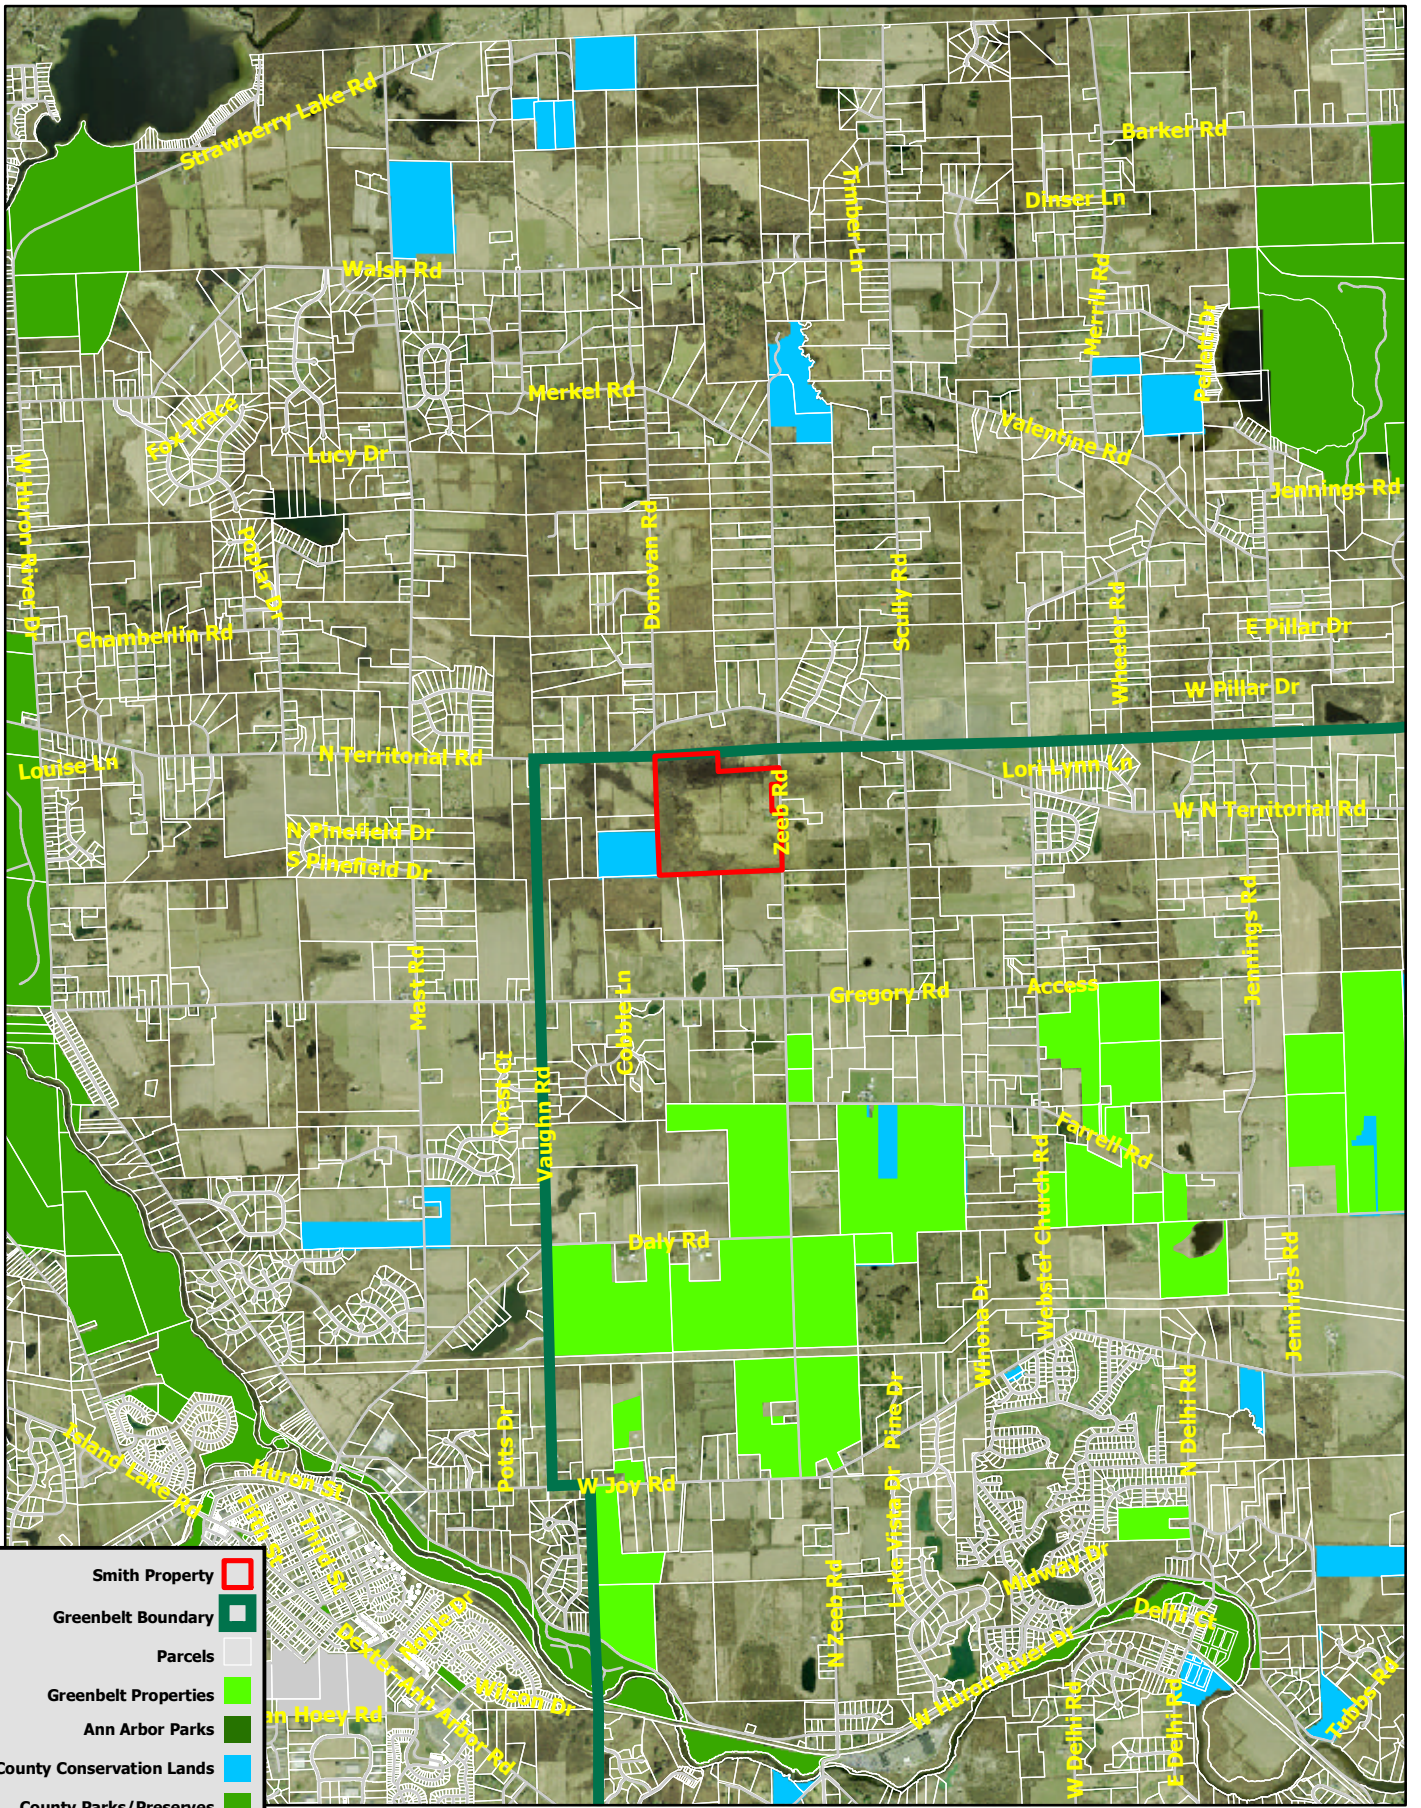

Owner: Carol Smith

Smith Property	
Greenbelt Boundary	
Parcels	
Greenbelt Properties	
Ann Arbor Parks	
County Conservation Lands	
County Parks/Preserves	
Education	