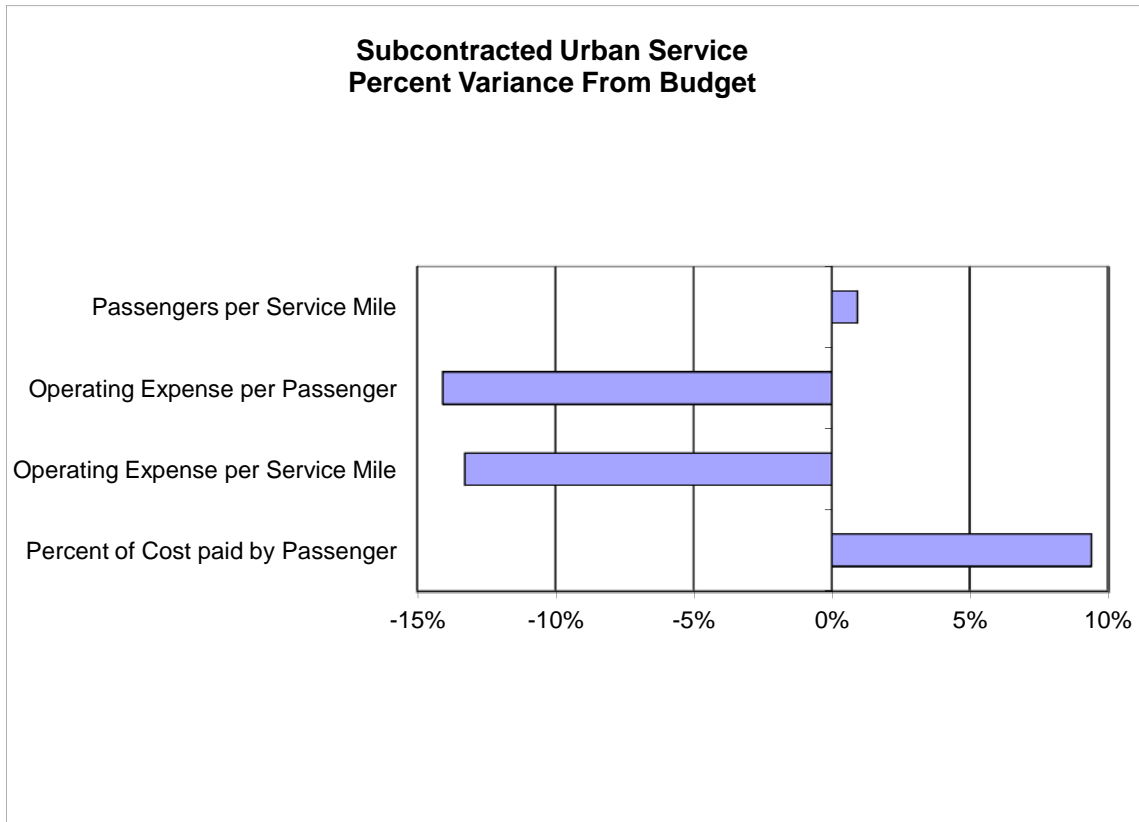

Monthly Performance Report

February 2013

Average Weekday Passengers

February 2013

Fixed Route Average Weekday Passengers

A-Ride Average Weekday Passengers