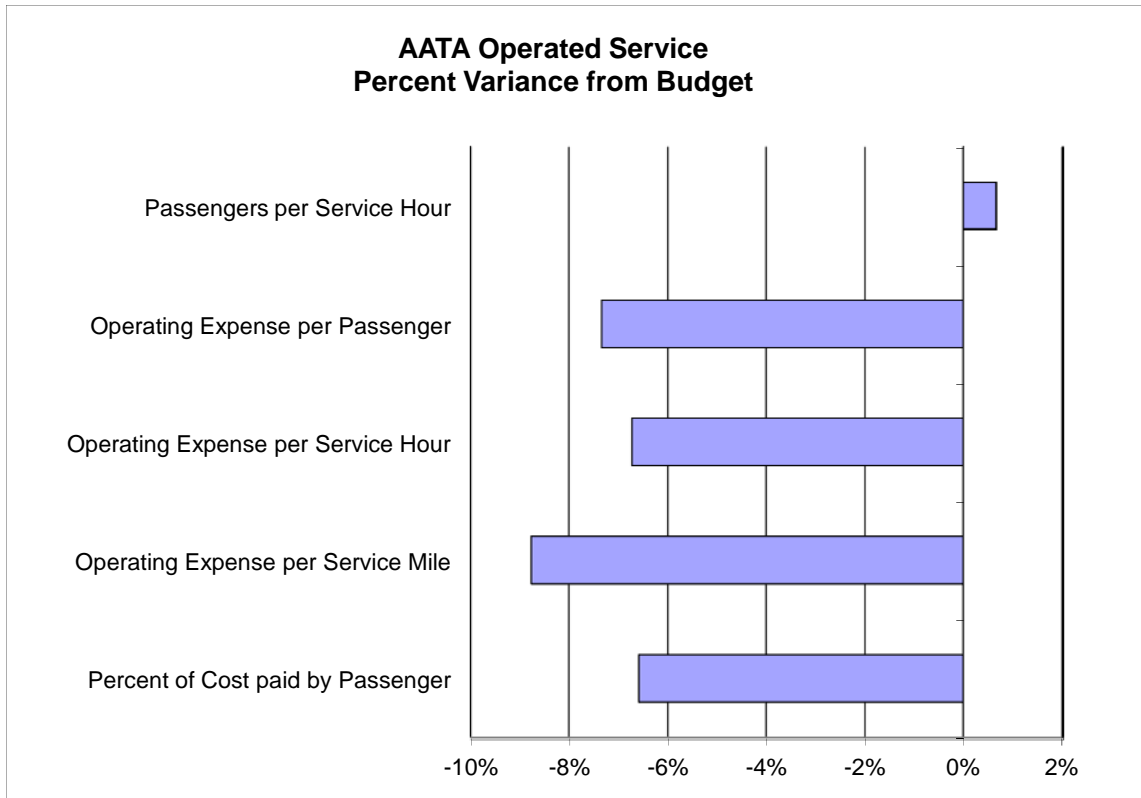

Monthly Performance Report

February 2013

Average Weekday Passengers

February 2013

Fixed Route Average Weekday Passengers

A-Ride Average Weekday Passengers