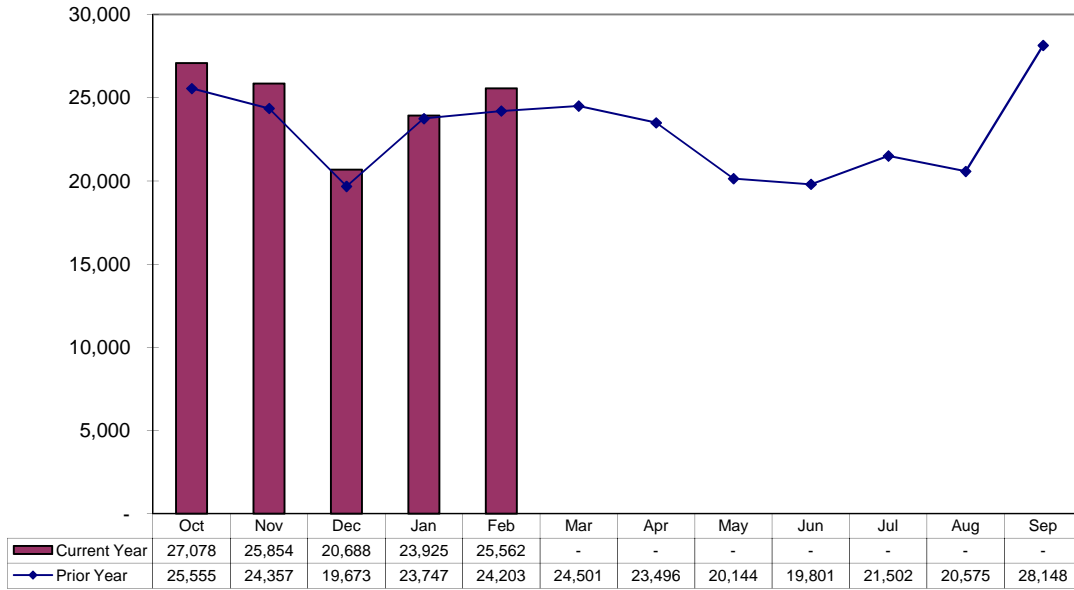

Monthly Performance Report

February 2013

Average Weekday Passengers

February 2013

Fixed Route Average Weekday Passengers

A-Ride Average Weekday Passengers