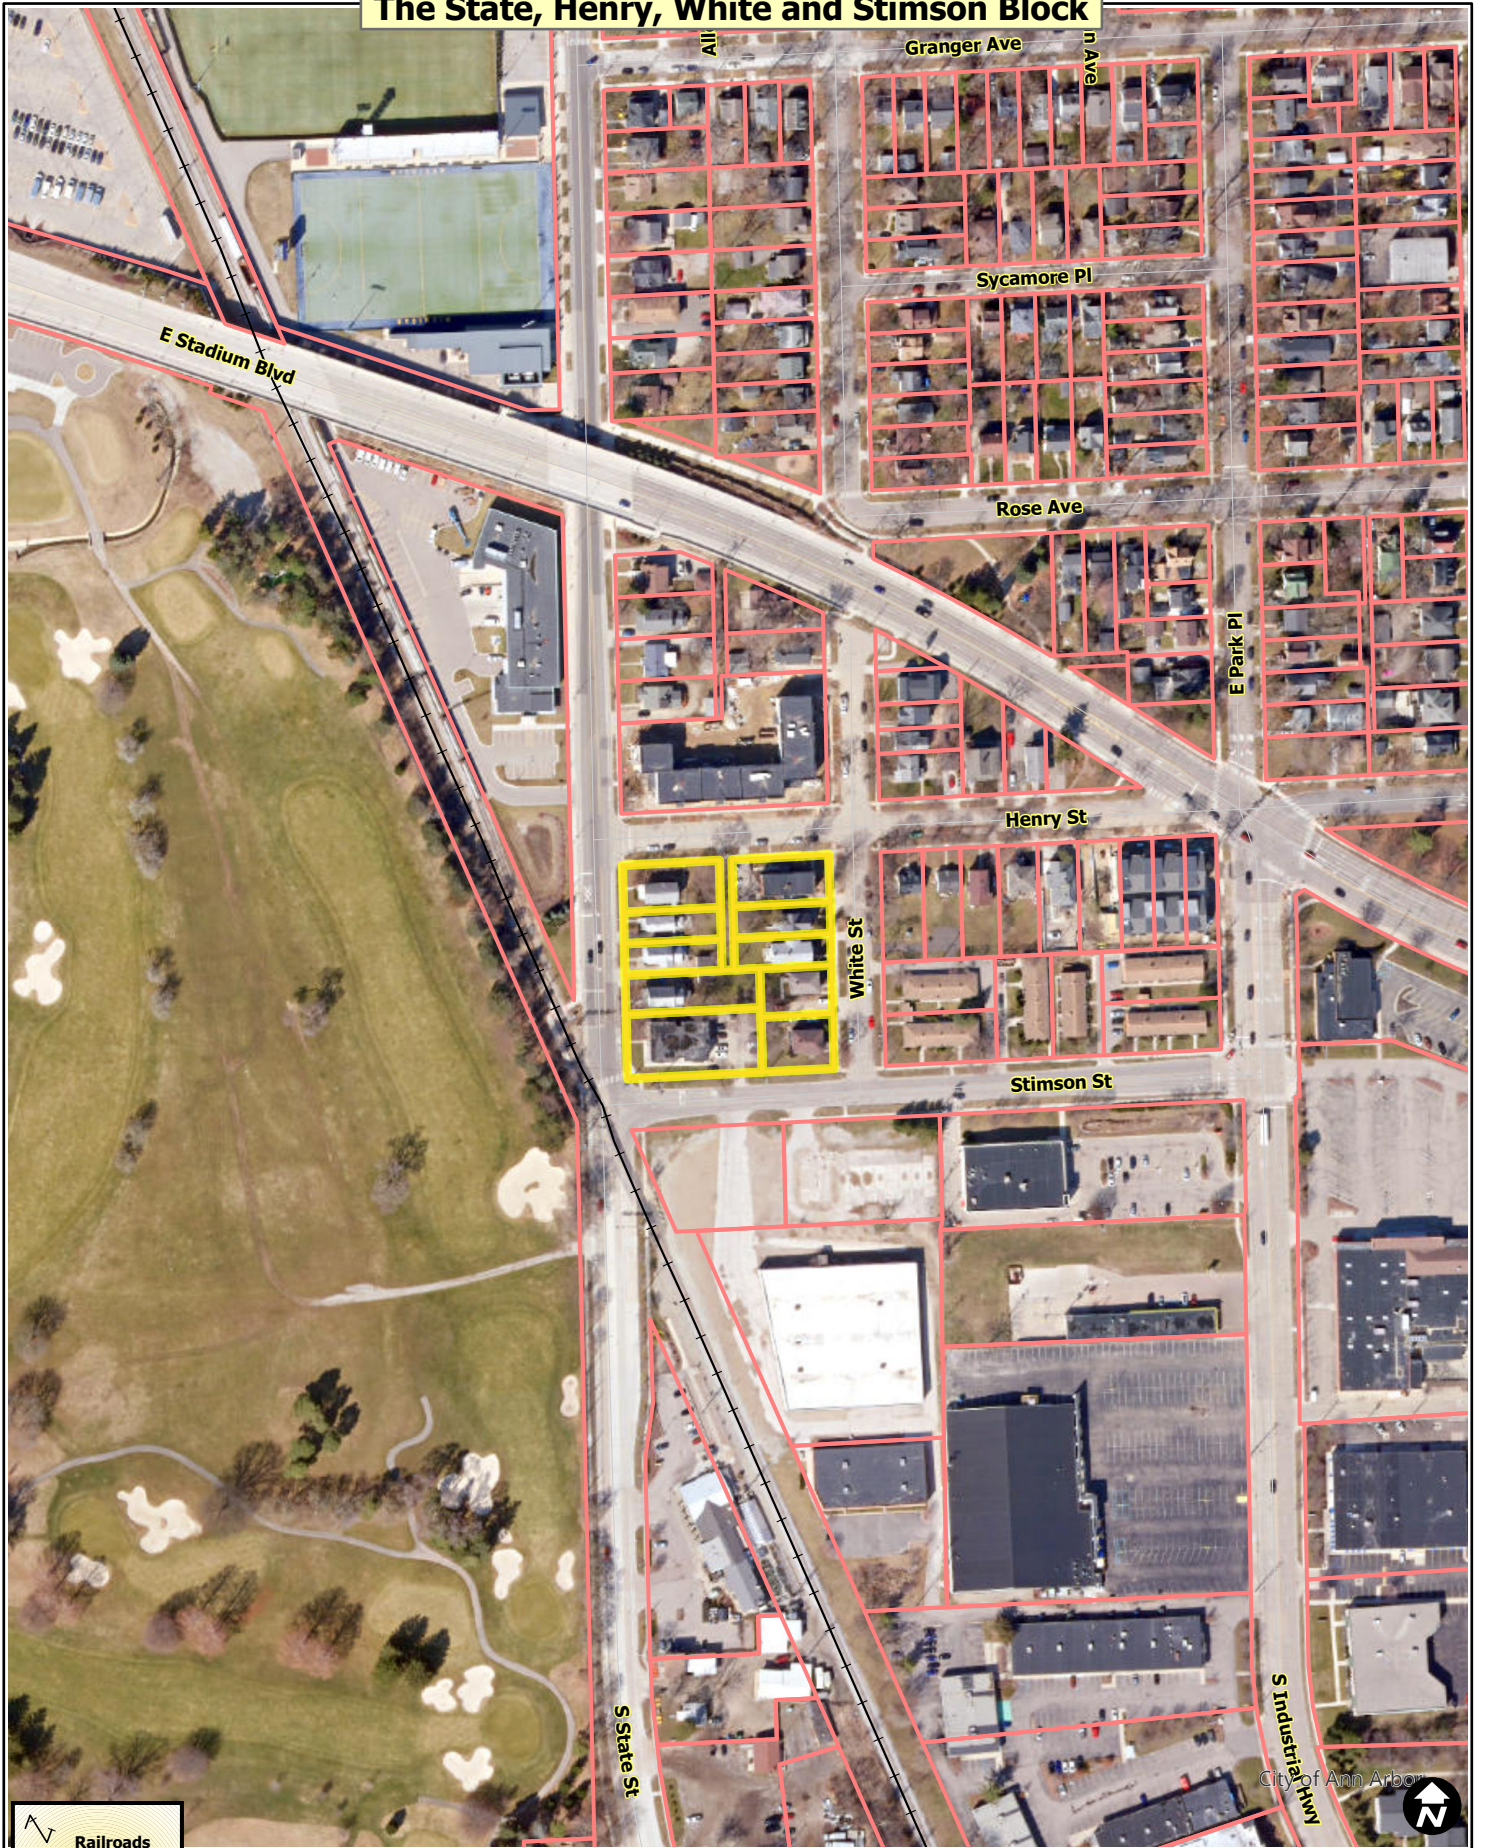

The State, Henry, White and Stimson Block

-  Railroads
-  Huron River
-  Tax Parcels

City of Ann Arbor

Map date: 8/24/2022
Any aerial imagery is circa 2020 unless otherwise noted
Terms of use: www.a2gov.org/terms