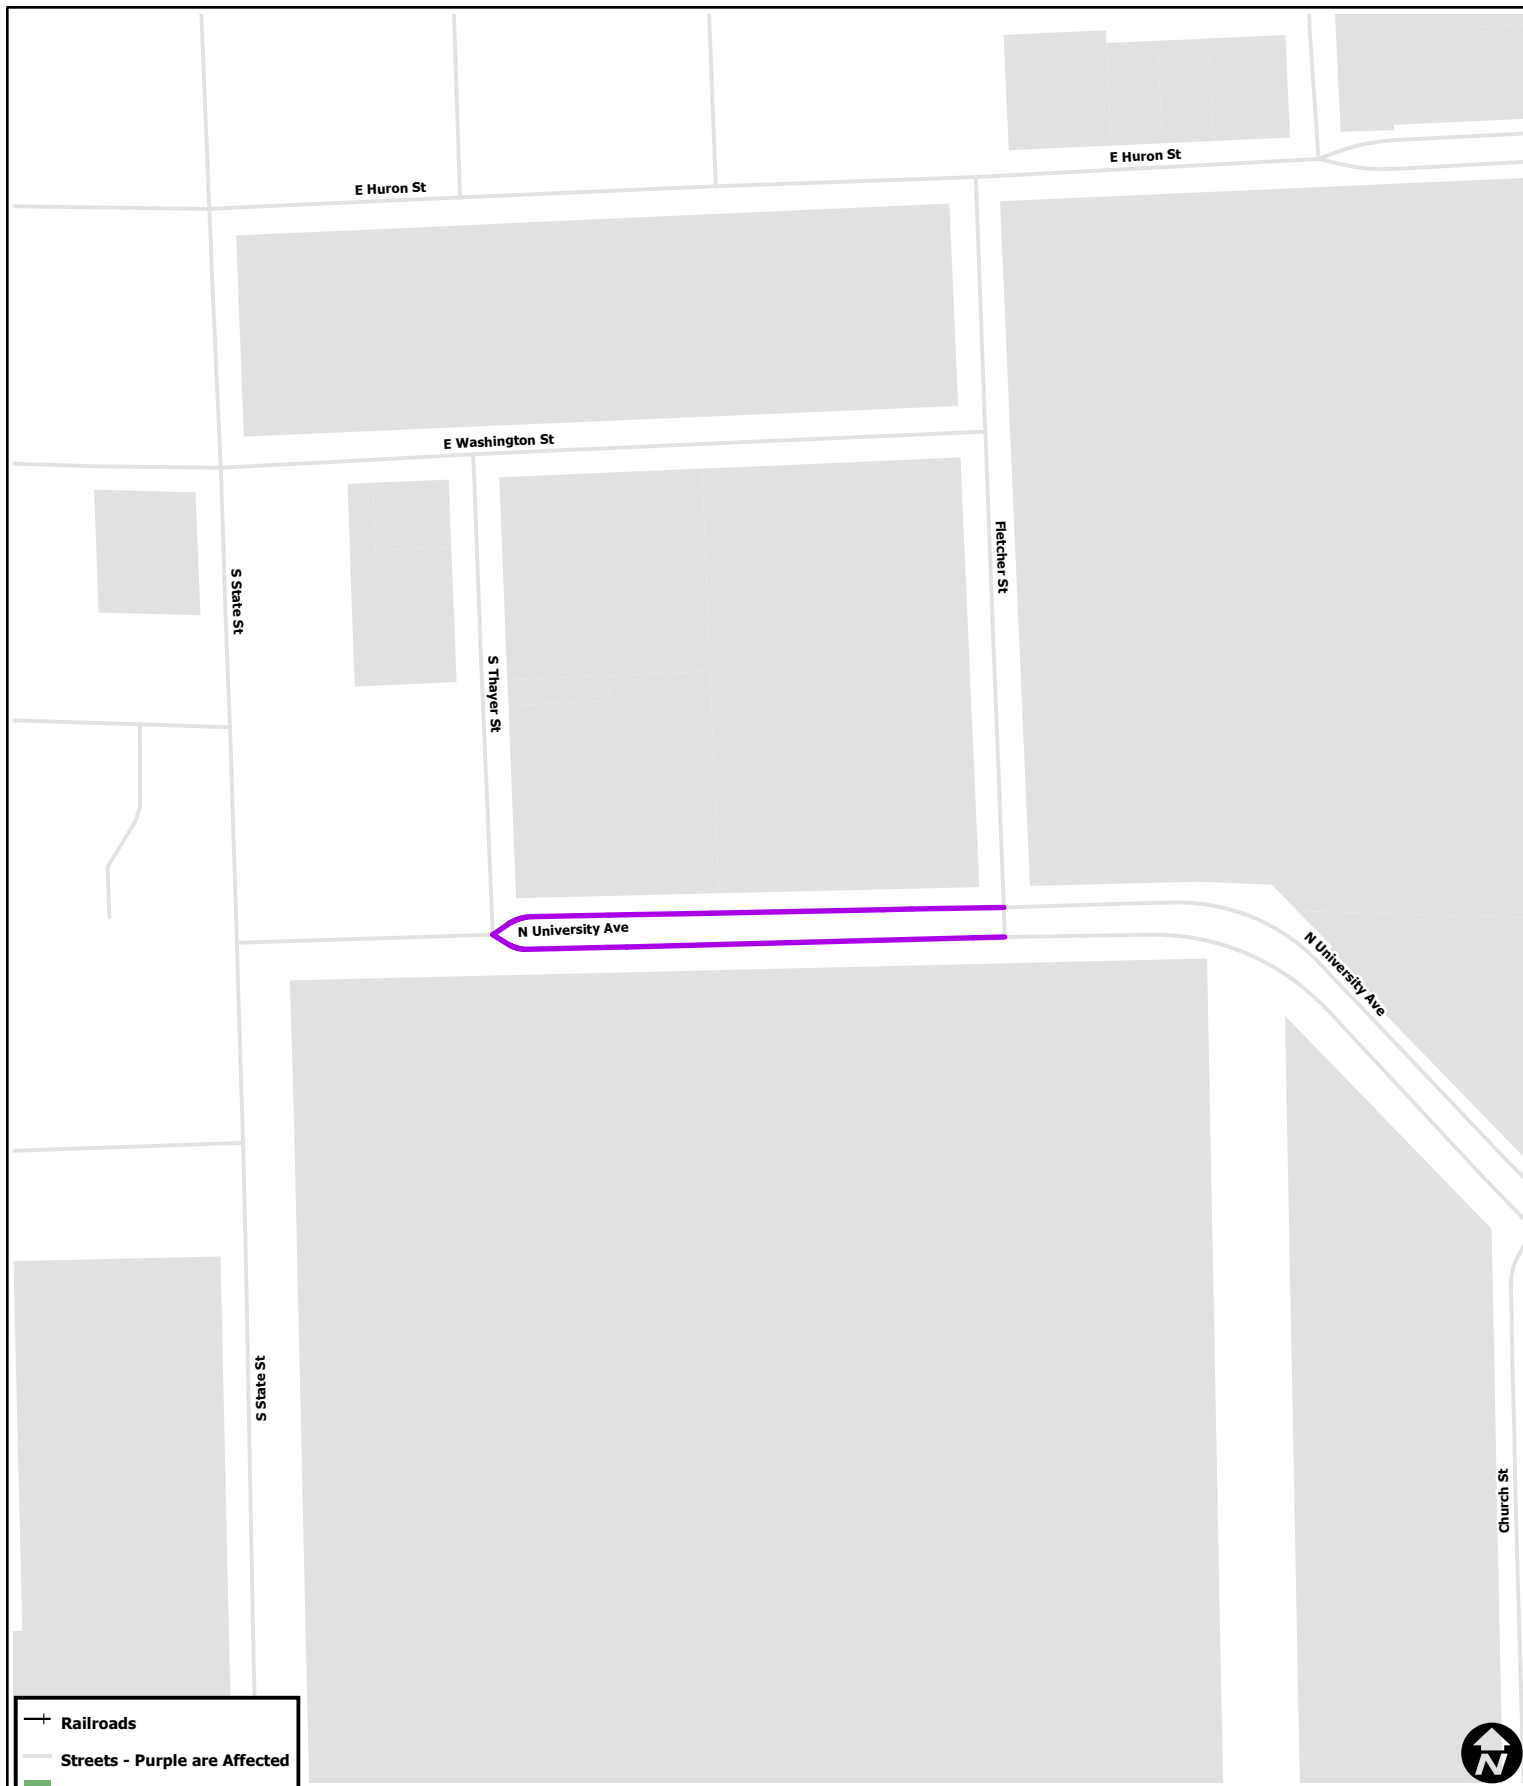

Victors for Michigan

- Railroads
- Streets - Purple are Affected
- Parks
- Schools
- Other Open Space
- University Owned