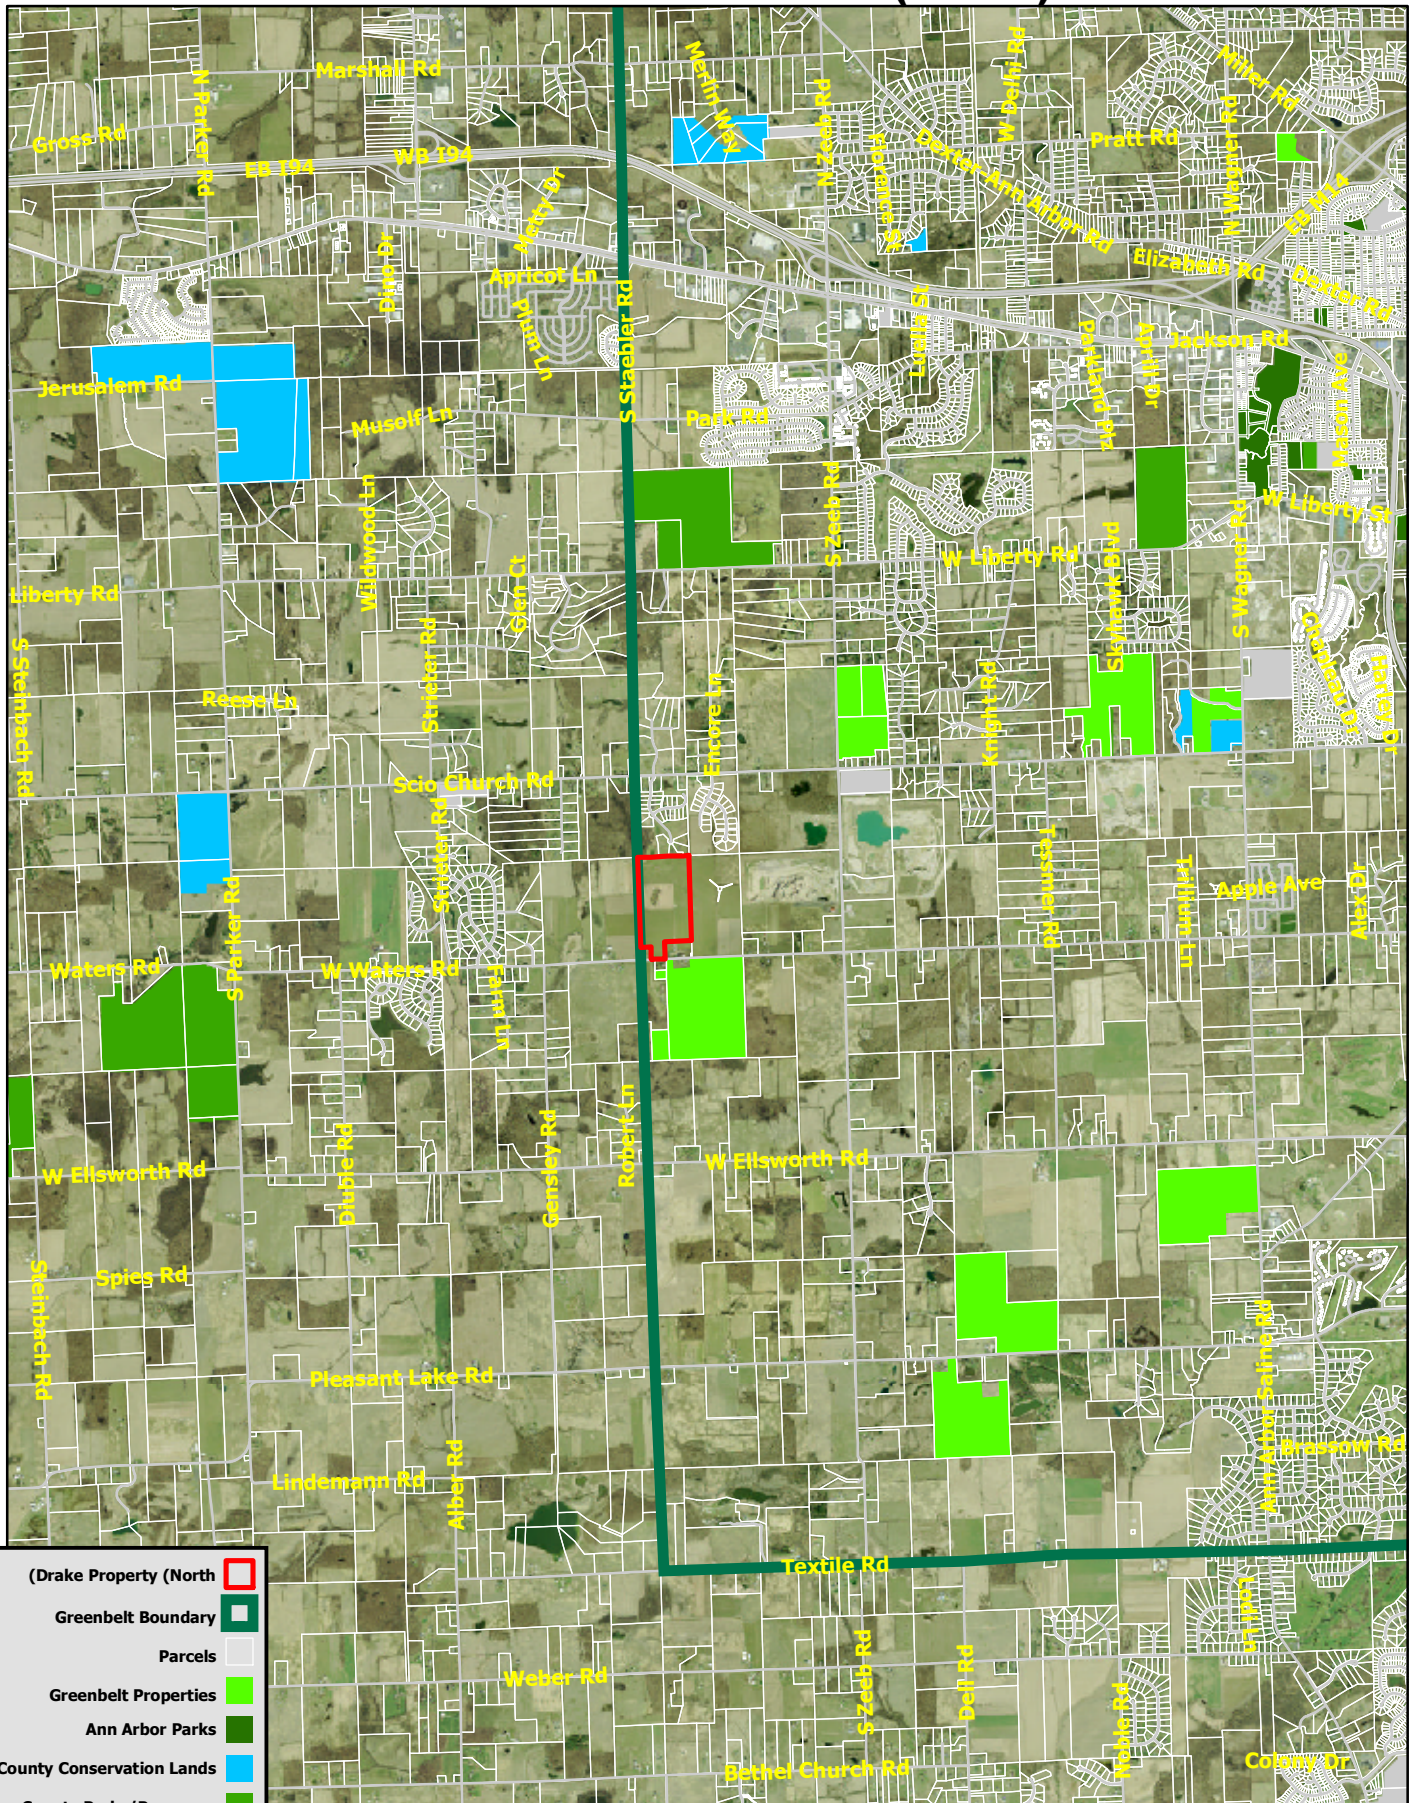

# Owner: Donald Drake (North)

(Drake Property (North)	
Greenbelt Boundary	
Parcels	
Greenbelt Properties	
Ann Arbor Parks	
County Conservation Lands	
County Parks/Preserves	
Education	