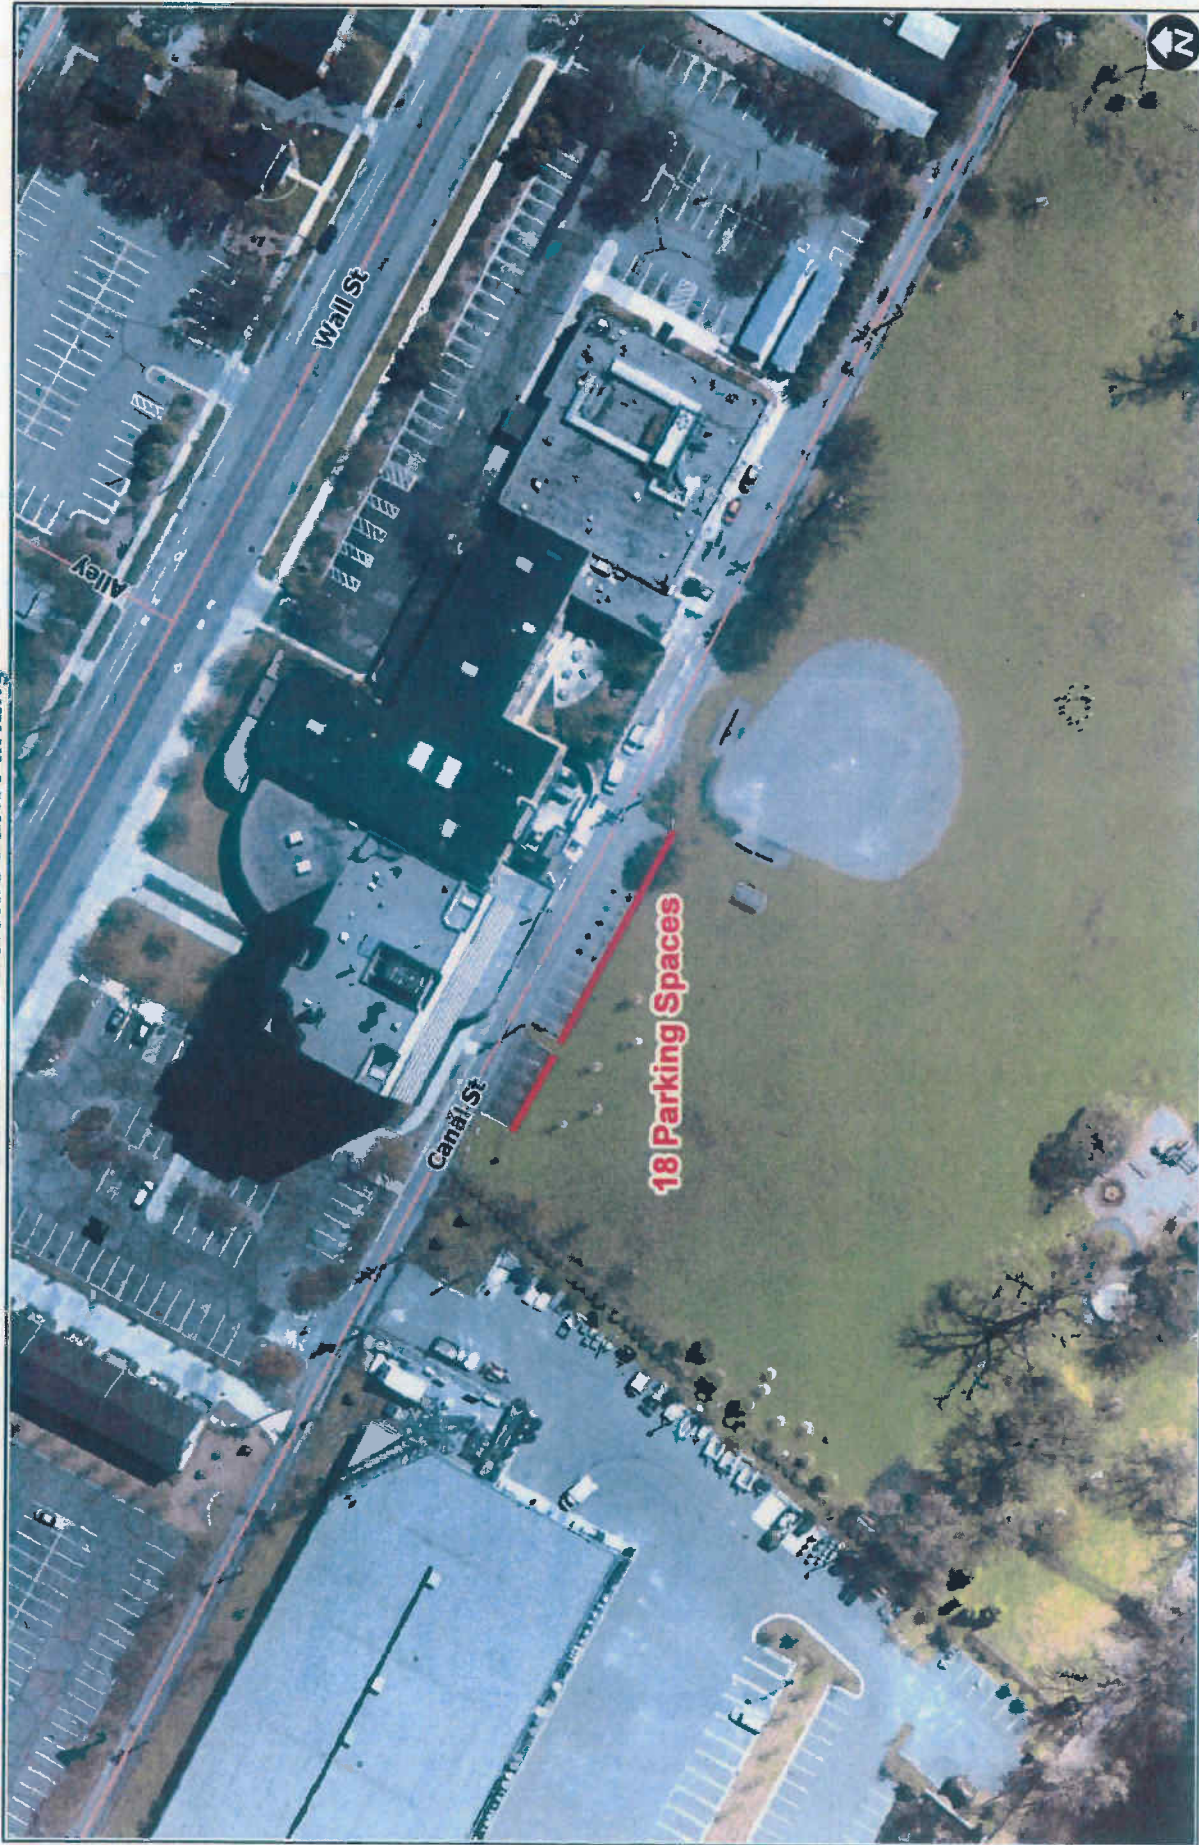

Exhibit A: Riverside Park Parking

Map Legend
<http://gisweb.computersystems.org/landinfo/propose/090909/>

Map Legend