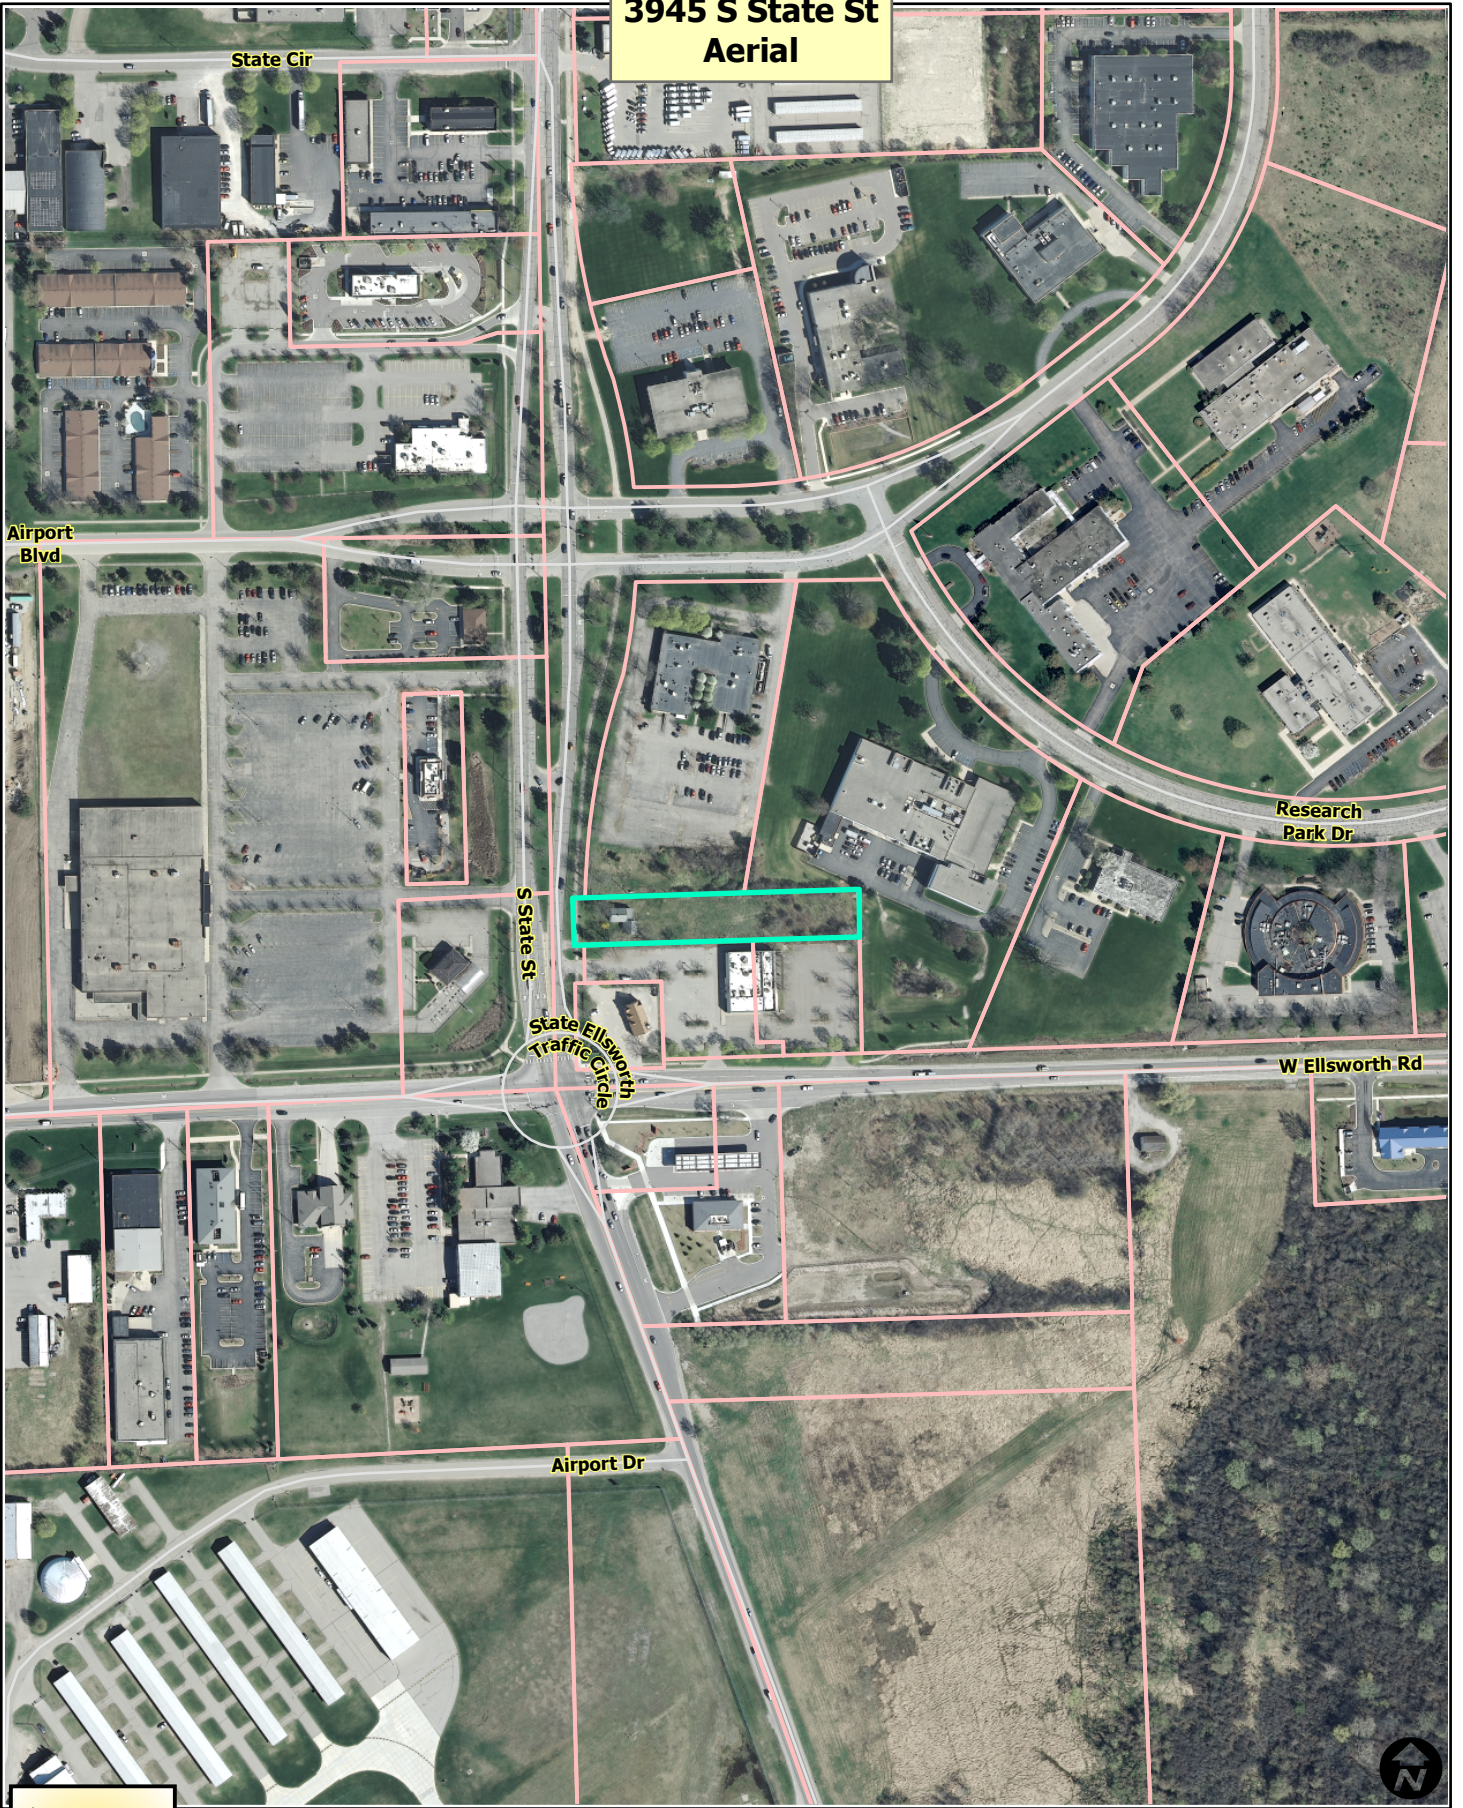

3945 S State St Aerial

-  Railroads
-  Parcels
-  Huron River

Map date: 5/1/2015
Any aerial imagery is circa 2012
unless otherwise noted
Terms of use: www.a2gov.org/terms