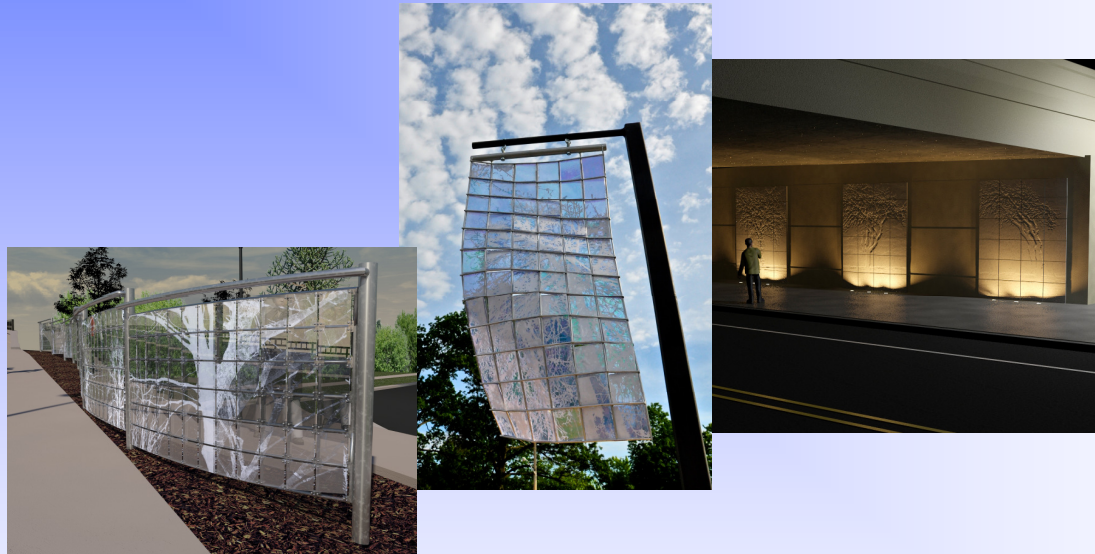

Nancy Leff - Neighborhood Resident

Joss Kiely - PhD candidate in Architectural History and Theory, UM

Dave Huntoon - Neighborhood Resident

Project Goal: Create a Sense of Place

- Unifying South State and East Stadium bridge areas.
- Connect the nearby neighborhoods.
- Encourage complementary use of the multi-modal transportation.
- Be visible from multiple points while retaining a unifying theme

AAPAC Stadium Bridges-2014

Finalists

Catherine Widgery

Rebar Group

Volkan Alkanoglu

Sheila Klein

The idea here is to create a new sculptural Annie's Arbor by planting local trees with seasonal interest into a series of planters elevated along either side of the roadway. The reframing and elevating of trees seems an apt metaphor for a place known as Tree Town.

AAPAC Stadium Bridges-2014

Winner

Catherine Widgery

- Best in addressing all three modes of transportation
- Most coherent design and best use of local design elements
- Overwhelming public support

AAPAC Stadium Bridges-2014