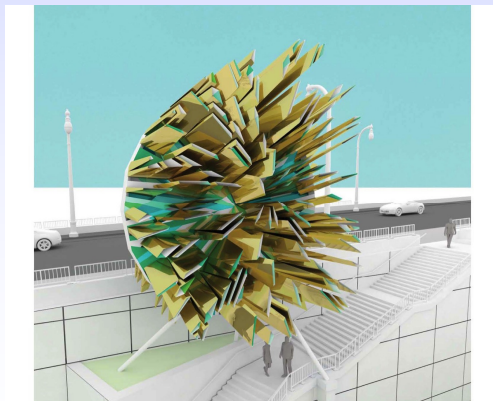

Volkan Alkanoglu