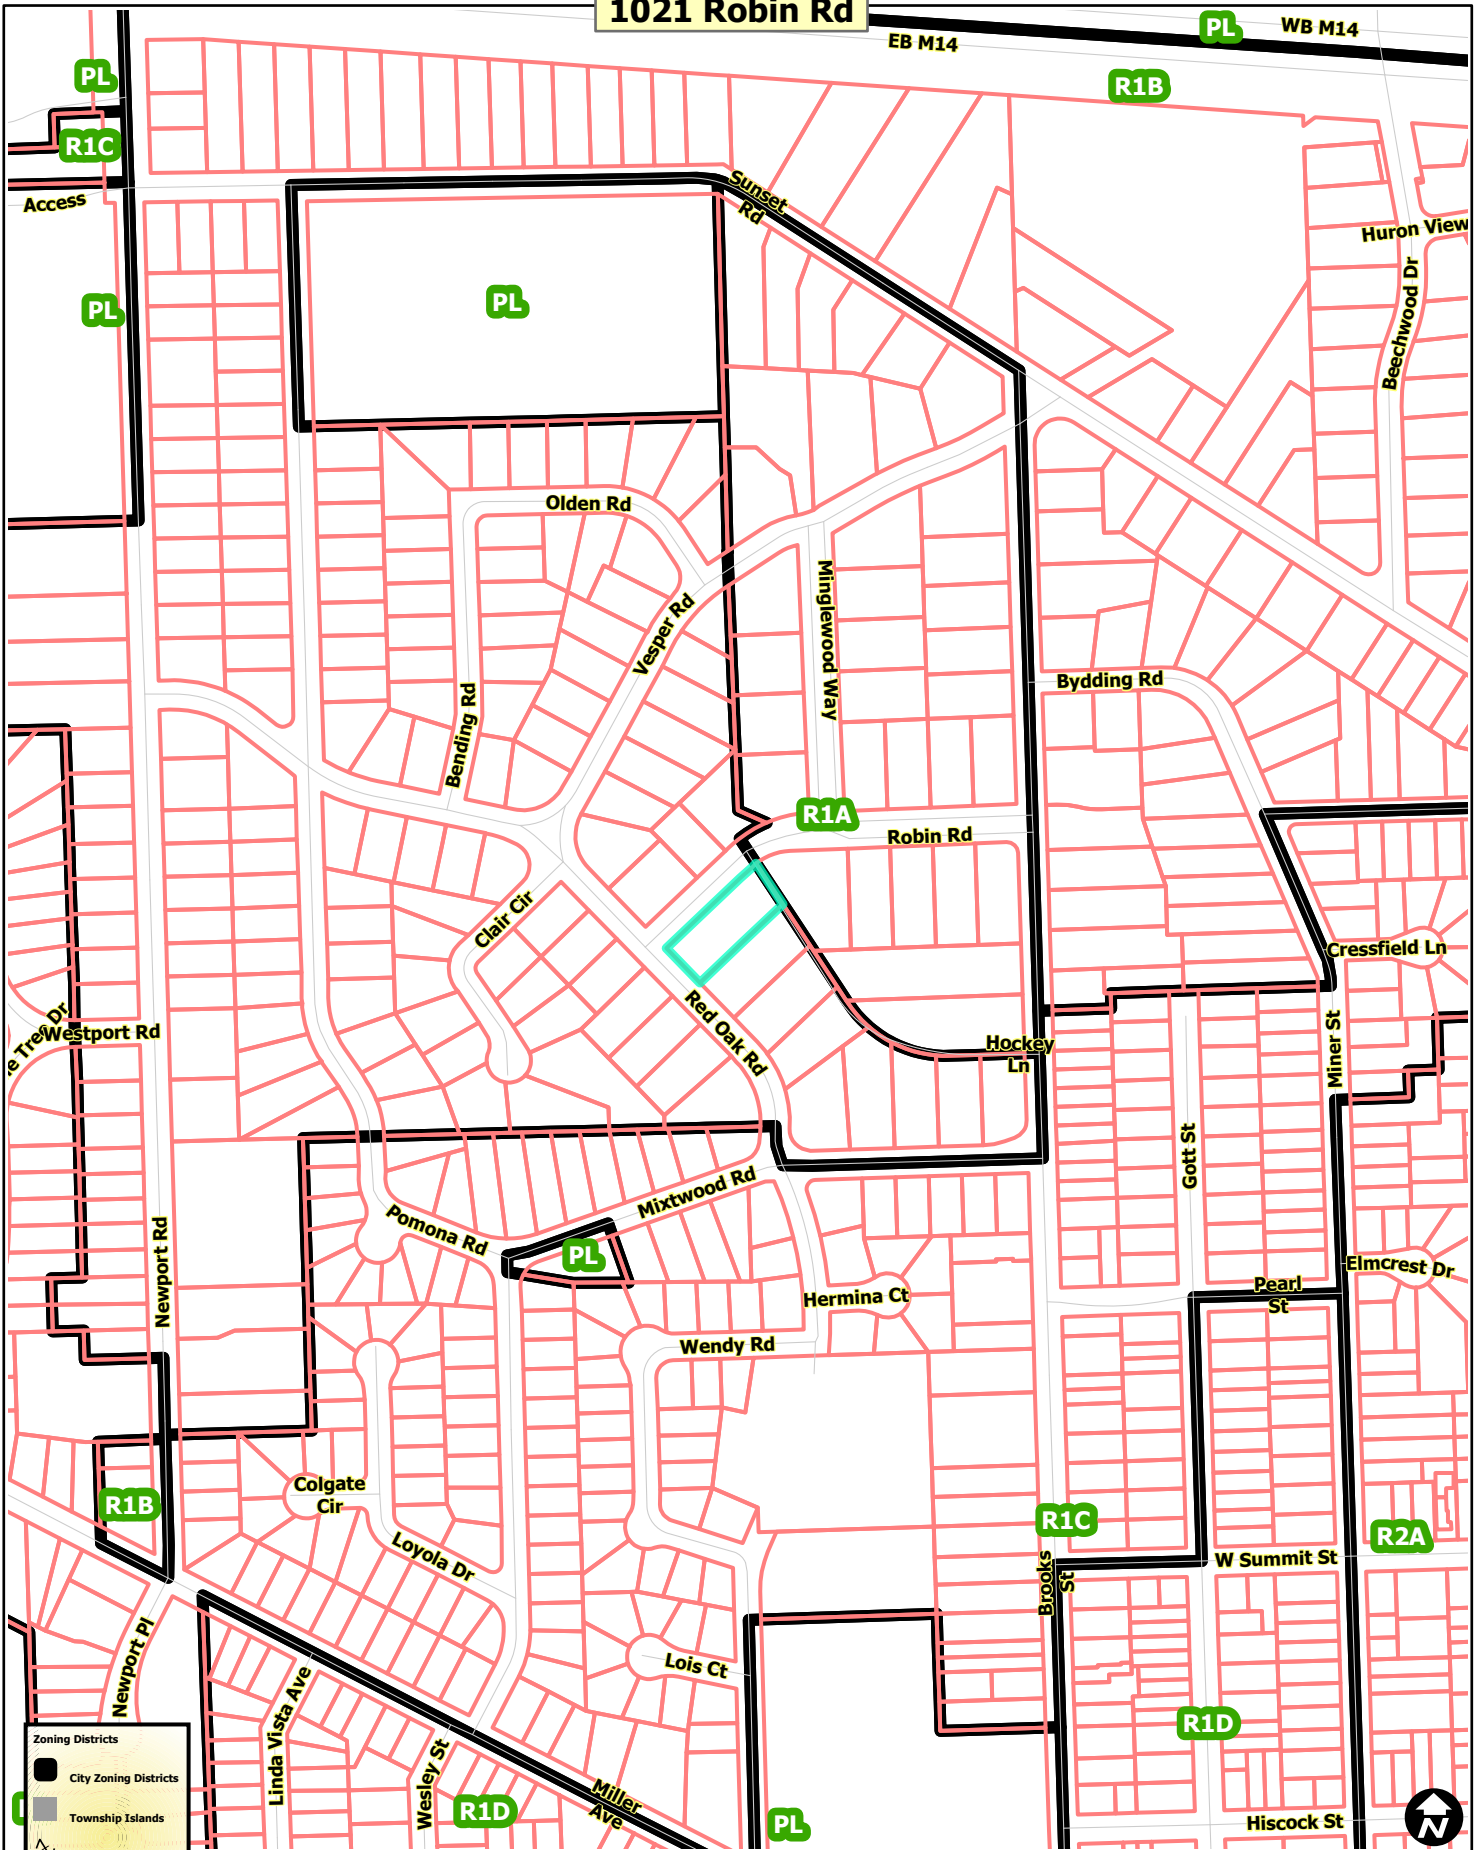

# 1021 Robin Rd

**Zoning Districts**

- City Zoning Districts
- Township Islands
- Railroads
- Huron River
- Tax Parcels

Map date: 11/6/2023  
Any aerial imagery is circa 2023 unless otherwise noted  
Terms of use: [www.a2gov.org/terms](http://www.a2gov.org/terms)