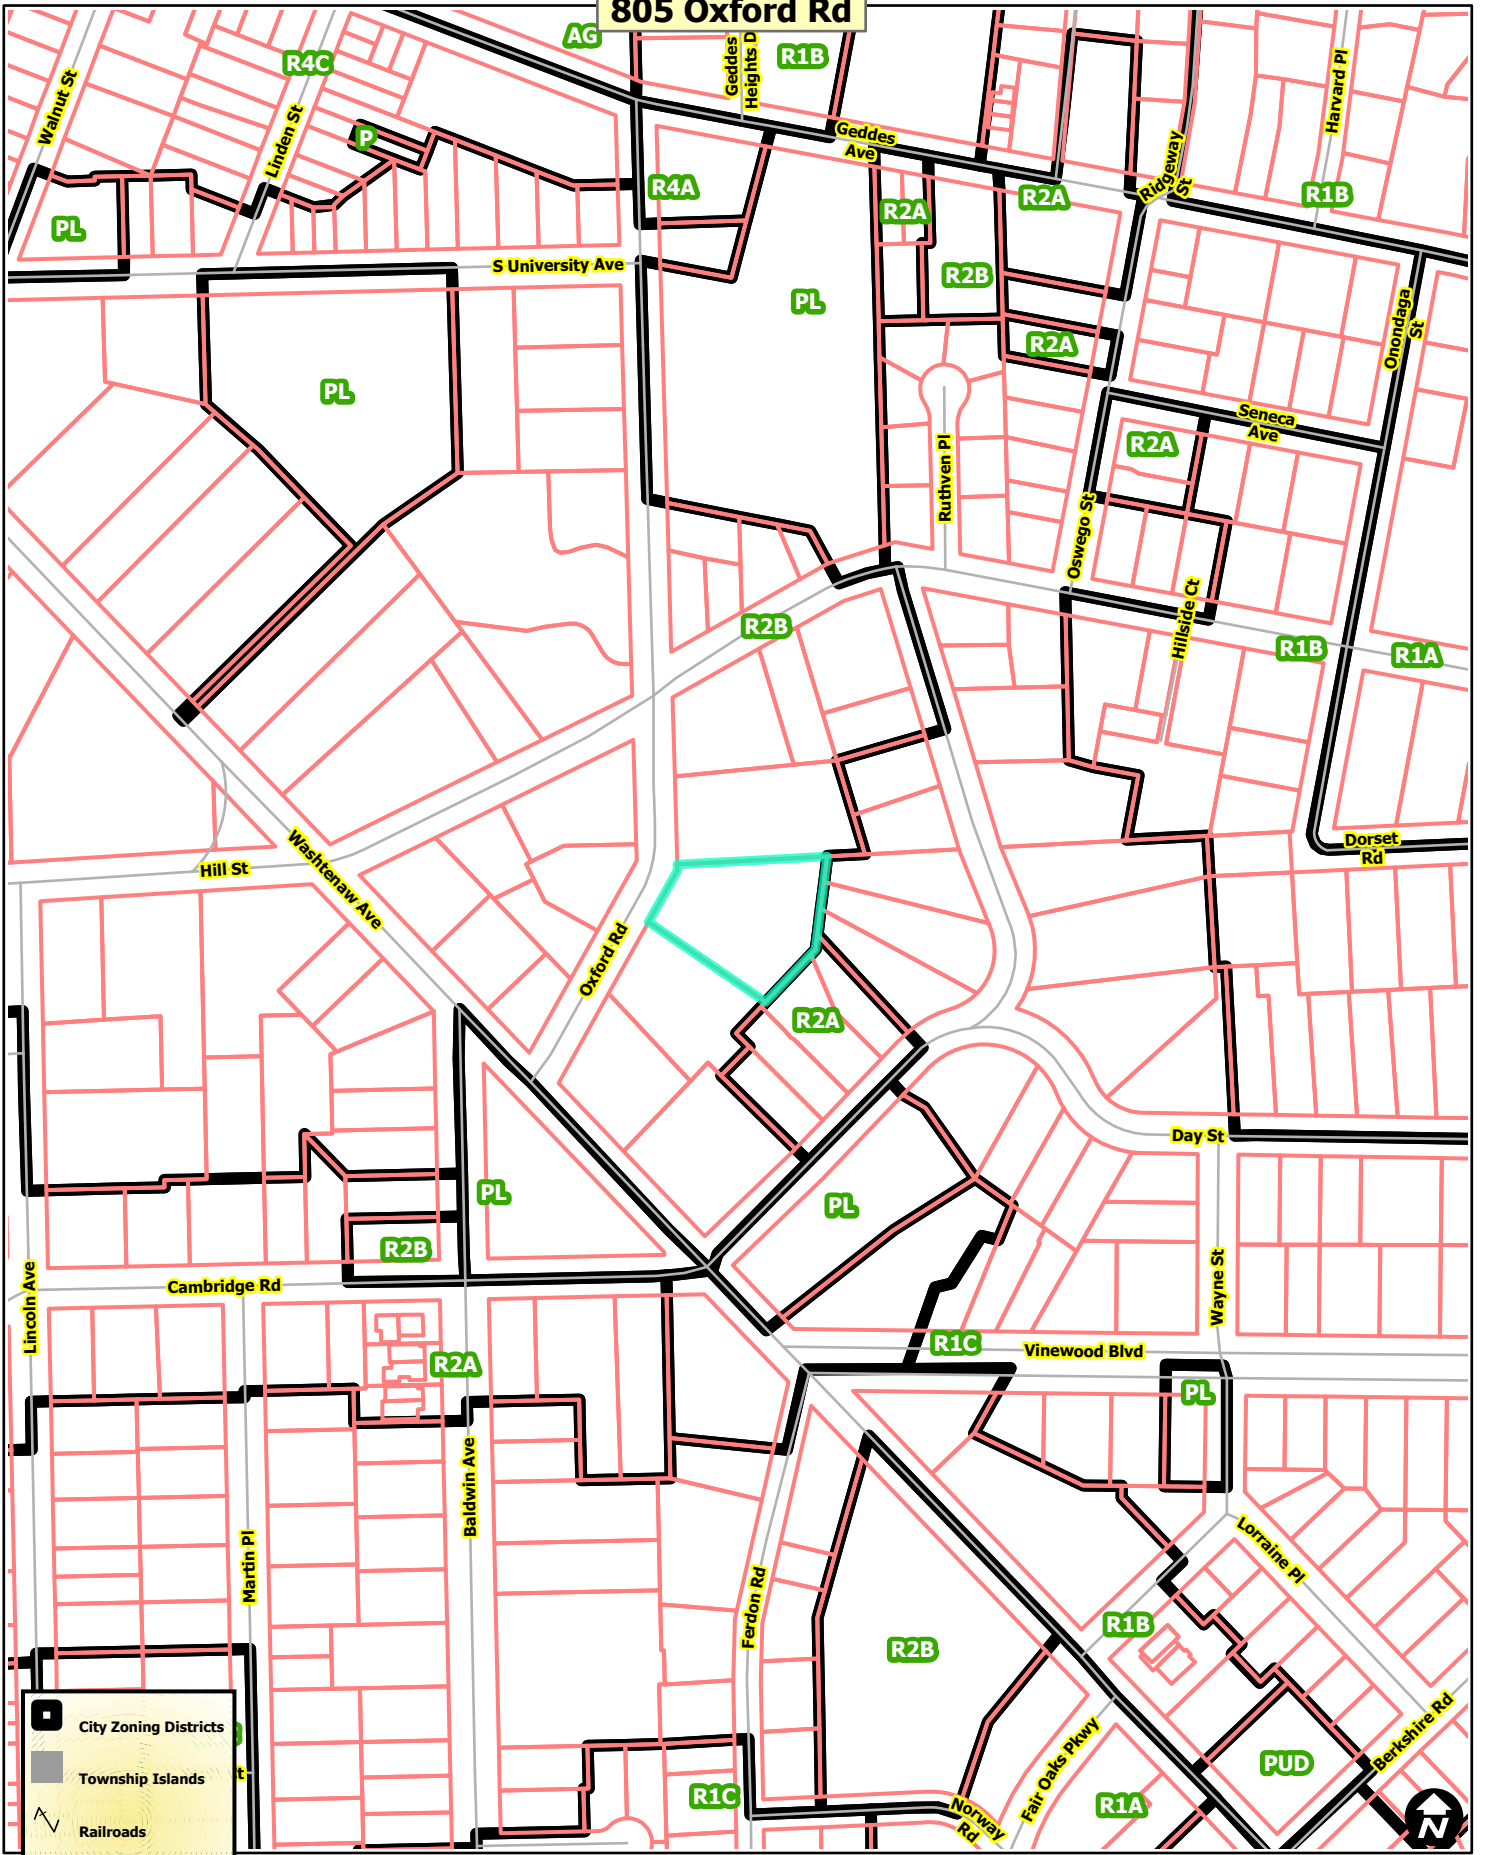

805 Oxford Rd

Map date: 4/9/2025
Any aerial imagery is circa 2024 unless otherwise noted
Terms of use: www.a2gov.org/terms