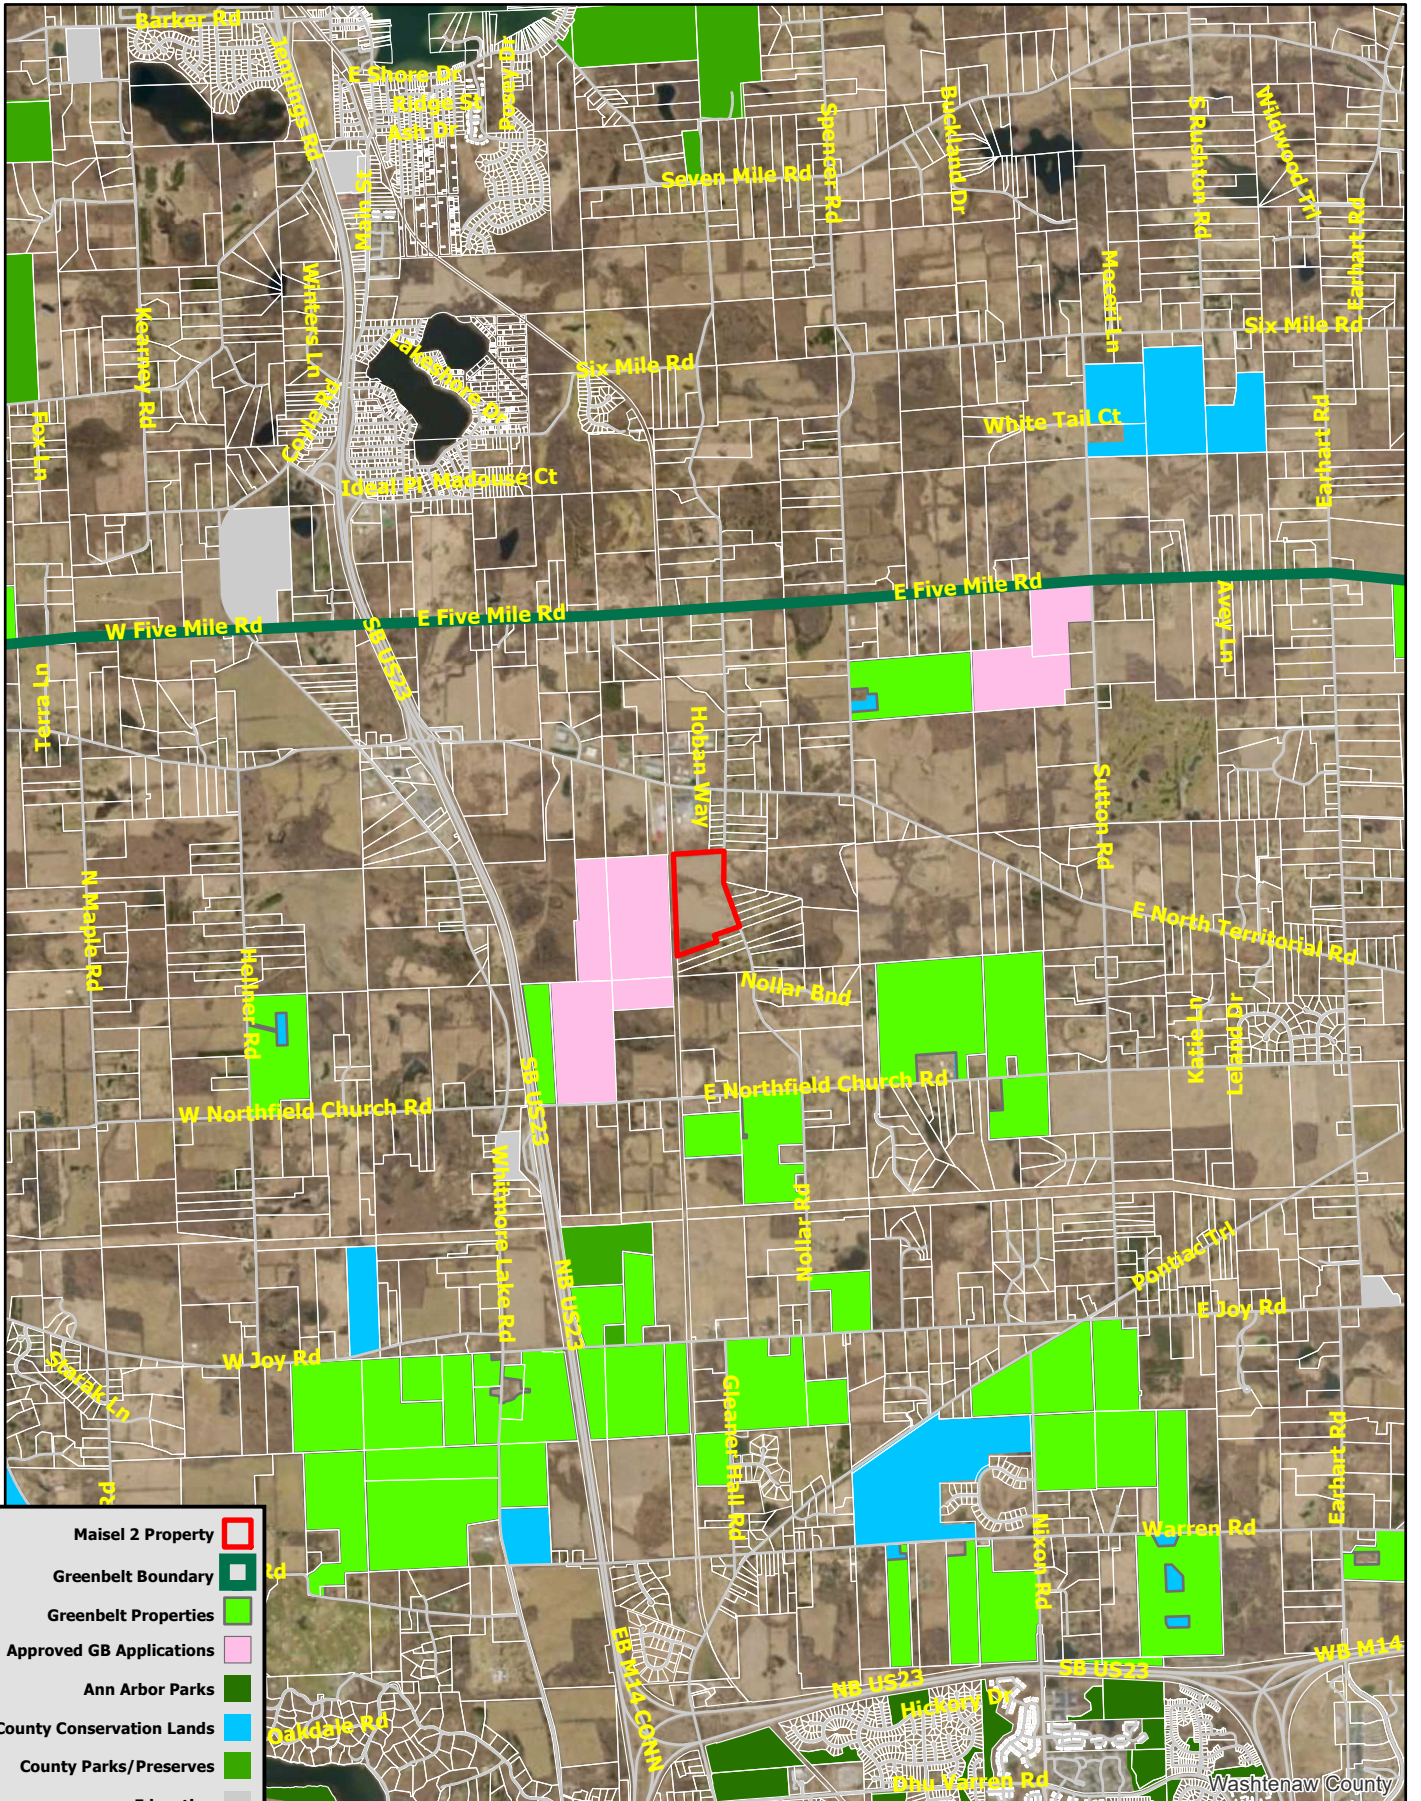

Maisel 2

Maisel 2 Property	
Greenbelt Boundary	
Greenbelt Properties	
Approved GB Applications	
Ann Arbor Parks	
County Conservation Lands	
County Parks/Preserves	
Education	
Parcels	