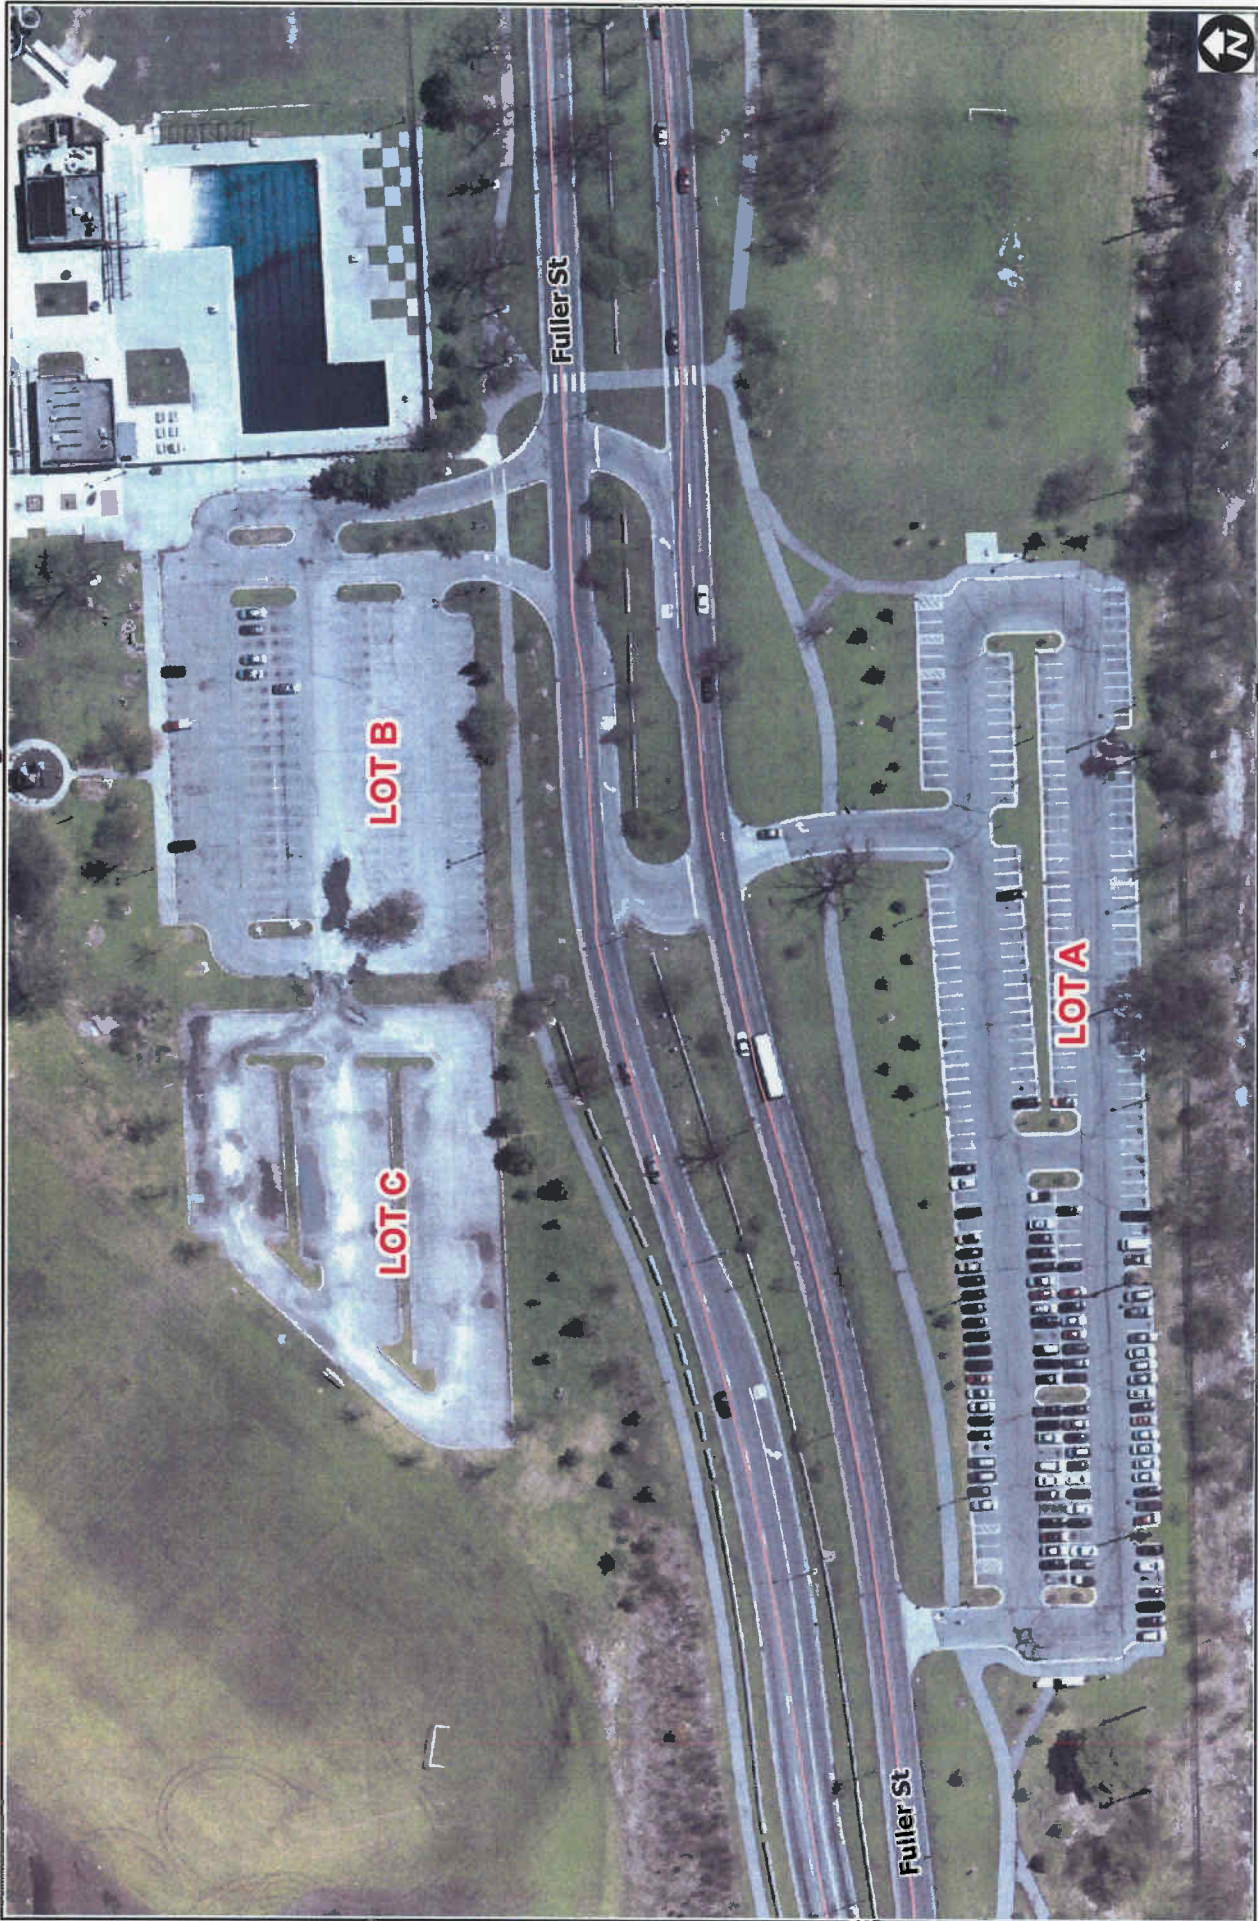

Exhibit A-1: Fuller Park Parking Lots

Maps available online:
<http://glsweb.eawashburnaw.org/webSite/map/washburnaw/>

Map Legend