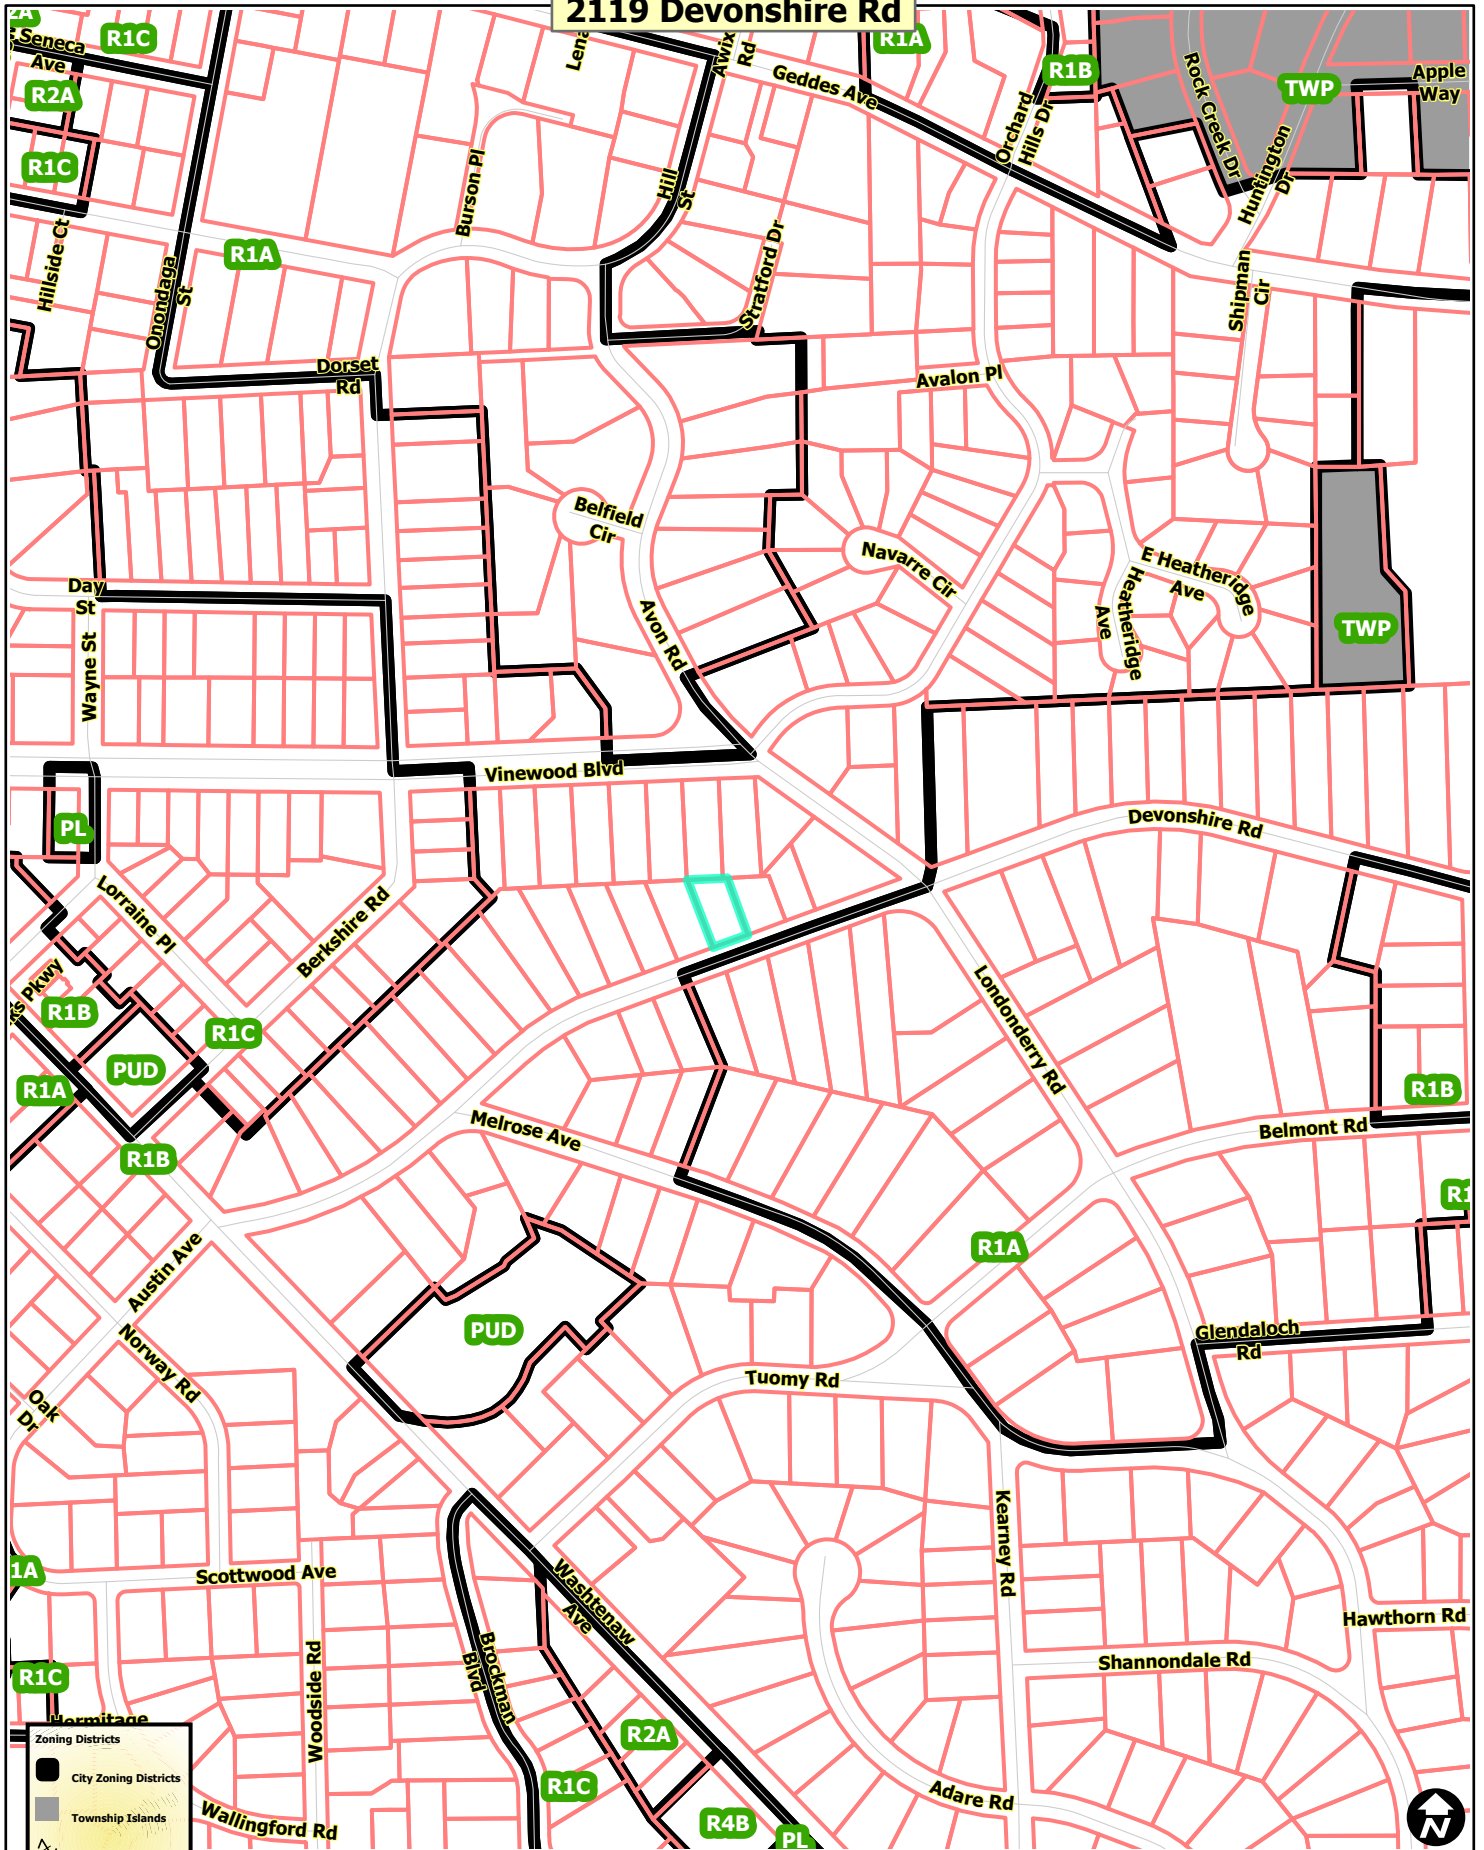

# 2119 Devonshire Rd

**Hermitage**

**Zoning Districts**

- City Zoning Districts
- Township Islands
- Railroads
- Huron River
- Tax Parcels

Map date: 2/29/2024  
Any aerial imagery is circa 2023 unless otherwise noted  
Terms of use: [www.a2gov.org/terms](http://www.a2gov.org/terms)