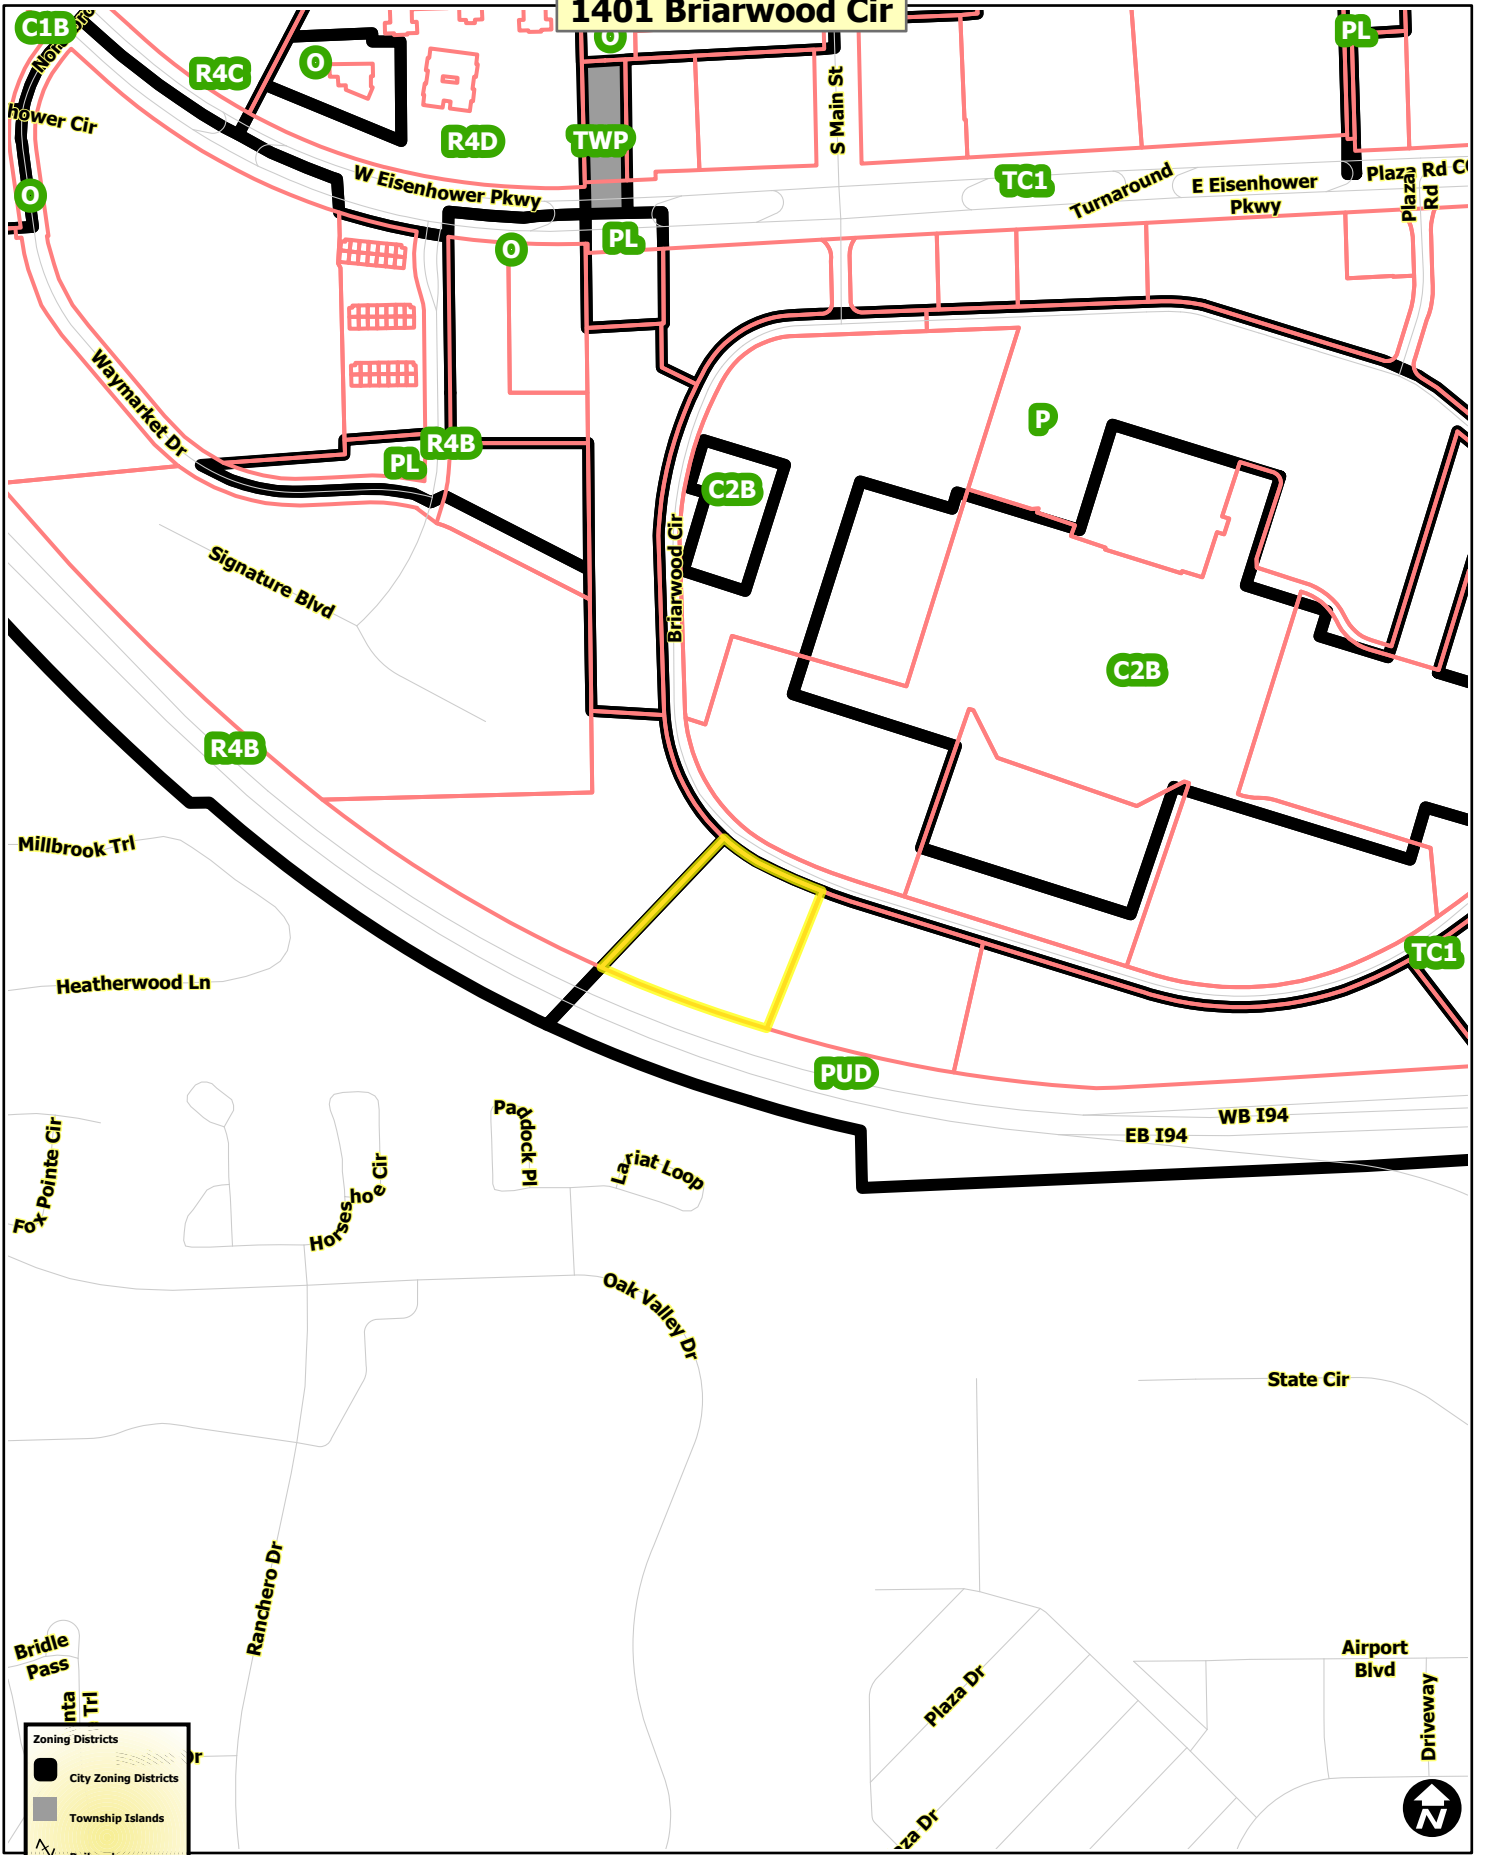

# 1401 Briarwood Cir

**Zoning Districts**

- City Zoning Districts
- Township Islands
- Railroads
- Huron River
- Tax Parcels

Map date: 4/28/2023  
Any aerial imagery is circa 2020 unless otherwise noted  
Terms of use: [www.a2gov.org/terms](http://www.a2gov.org/terms)