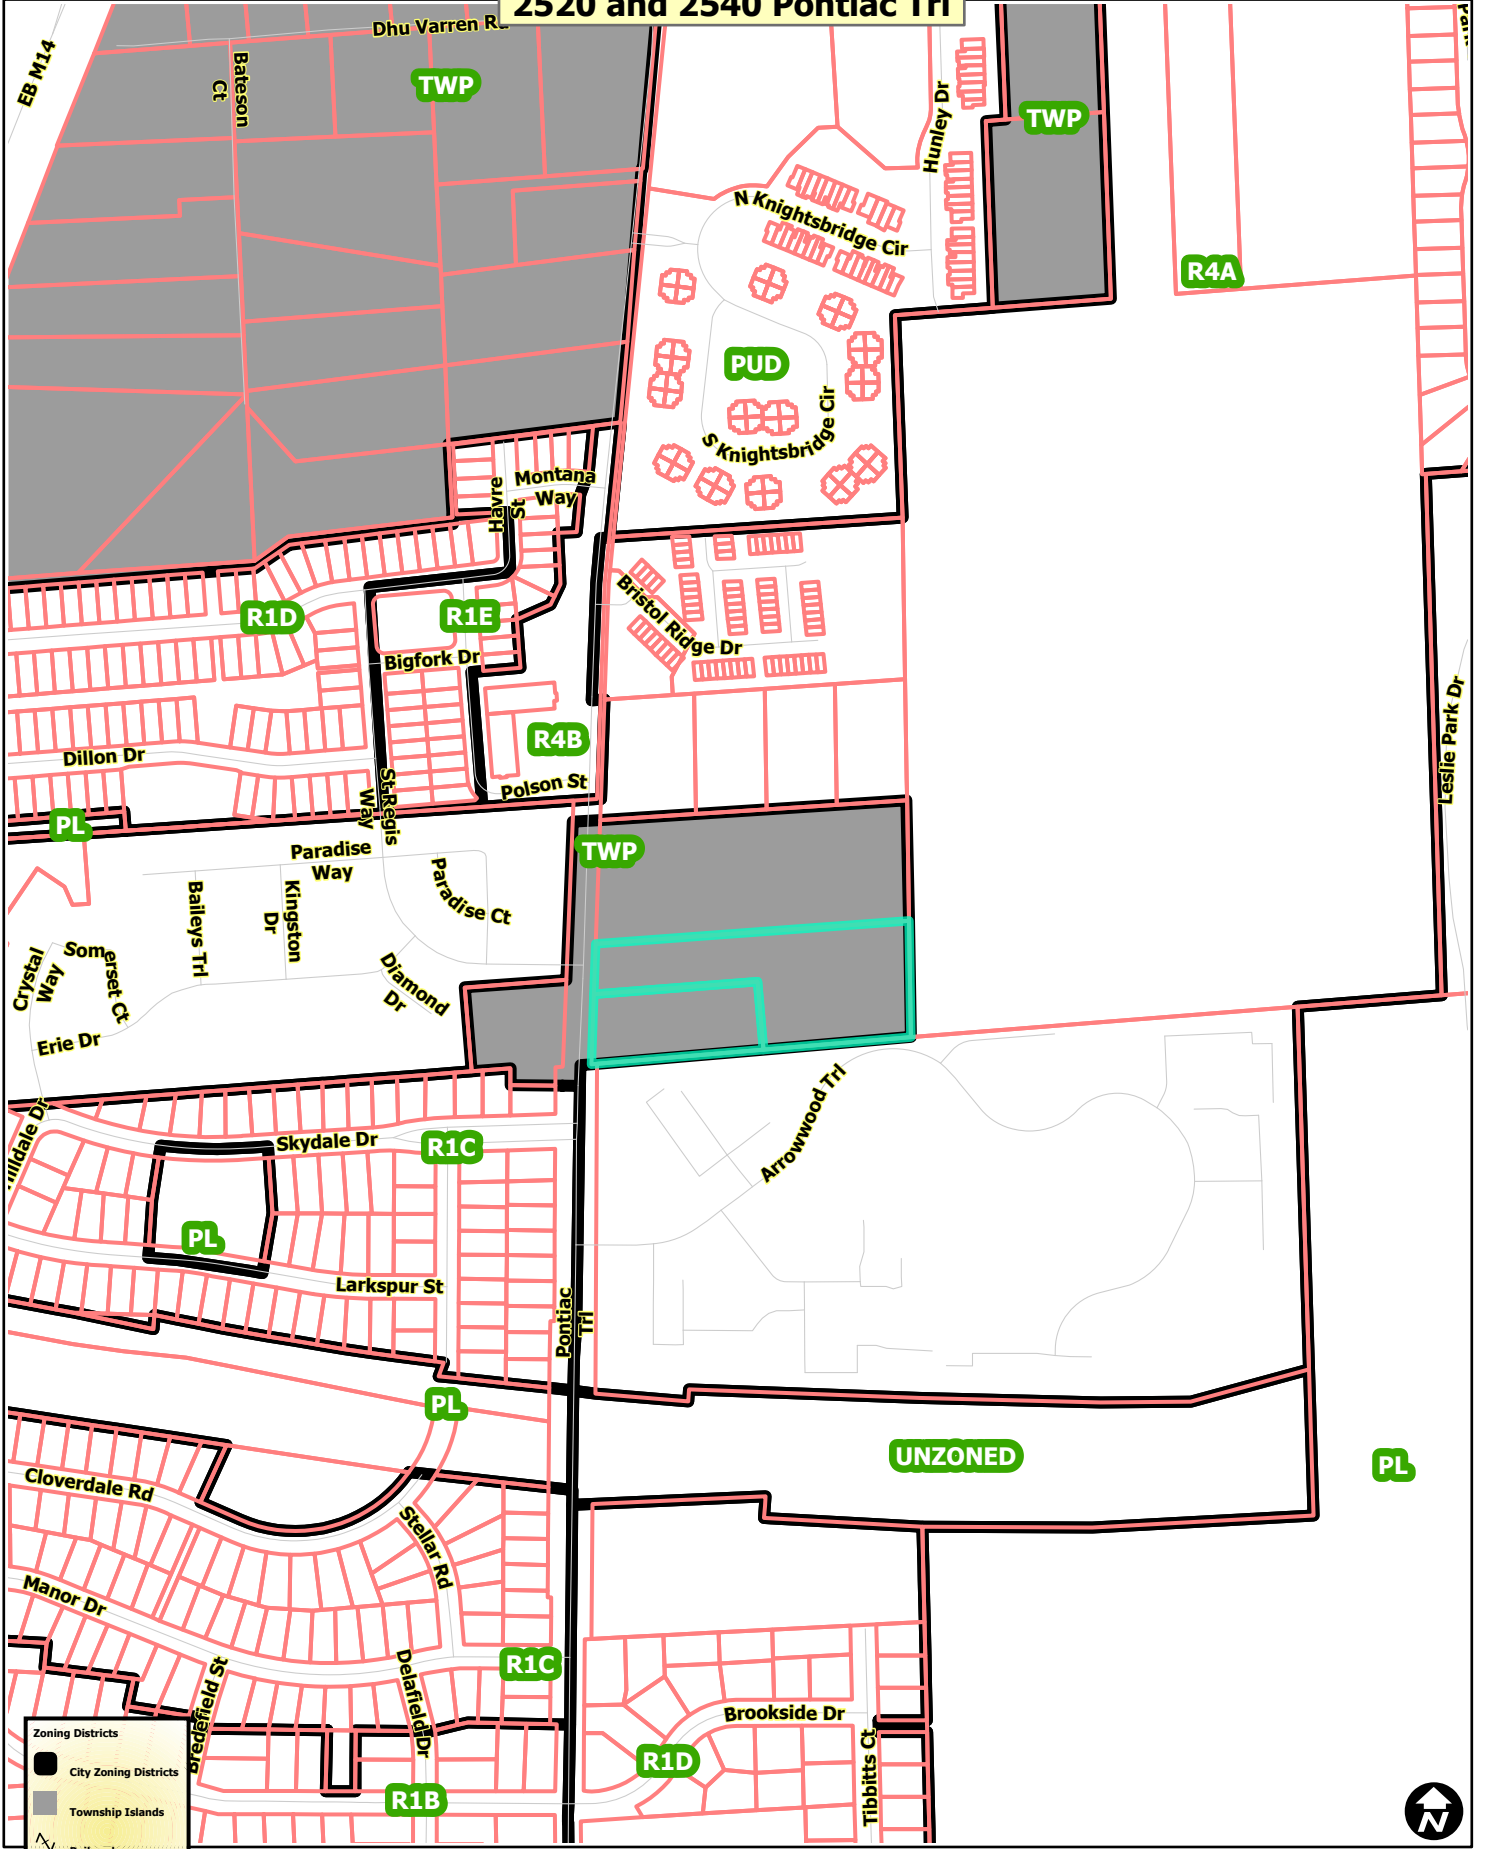

2520 and 2540 Pontiac Trl

Zoning Districts

- City Zoning Districts
- Township Islands
- Railroads
- Huron River
- Tax Parcels

Map date: 11/21/2023
 Any aerial imagery is circa 2023 unless otherwise noted
 Terms of use: www.a2gov.org/terms