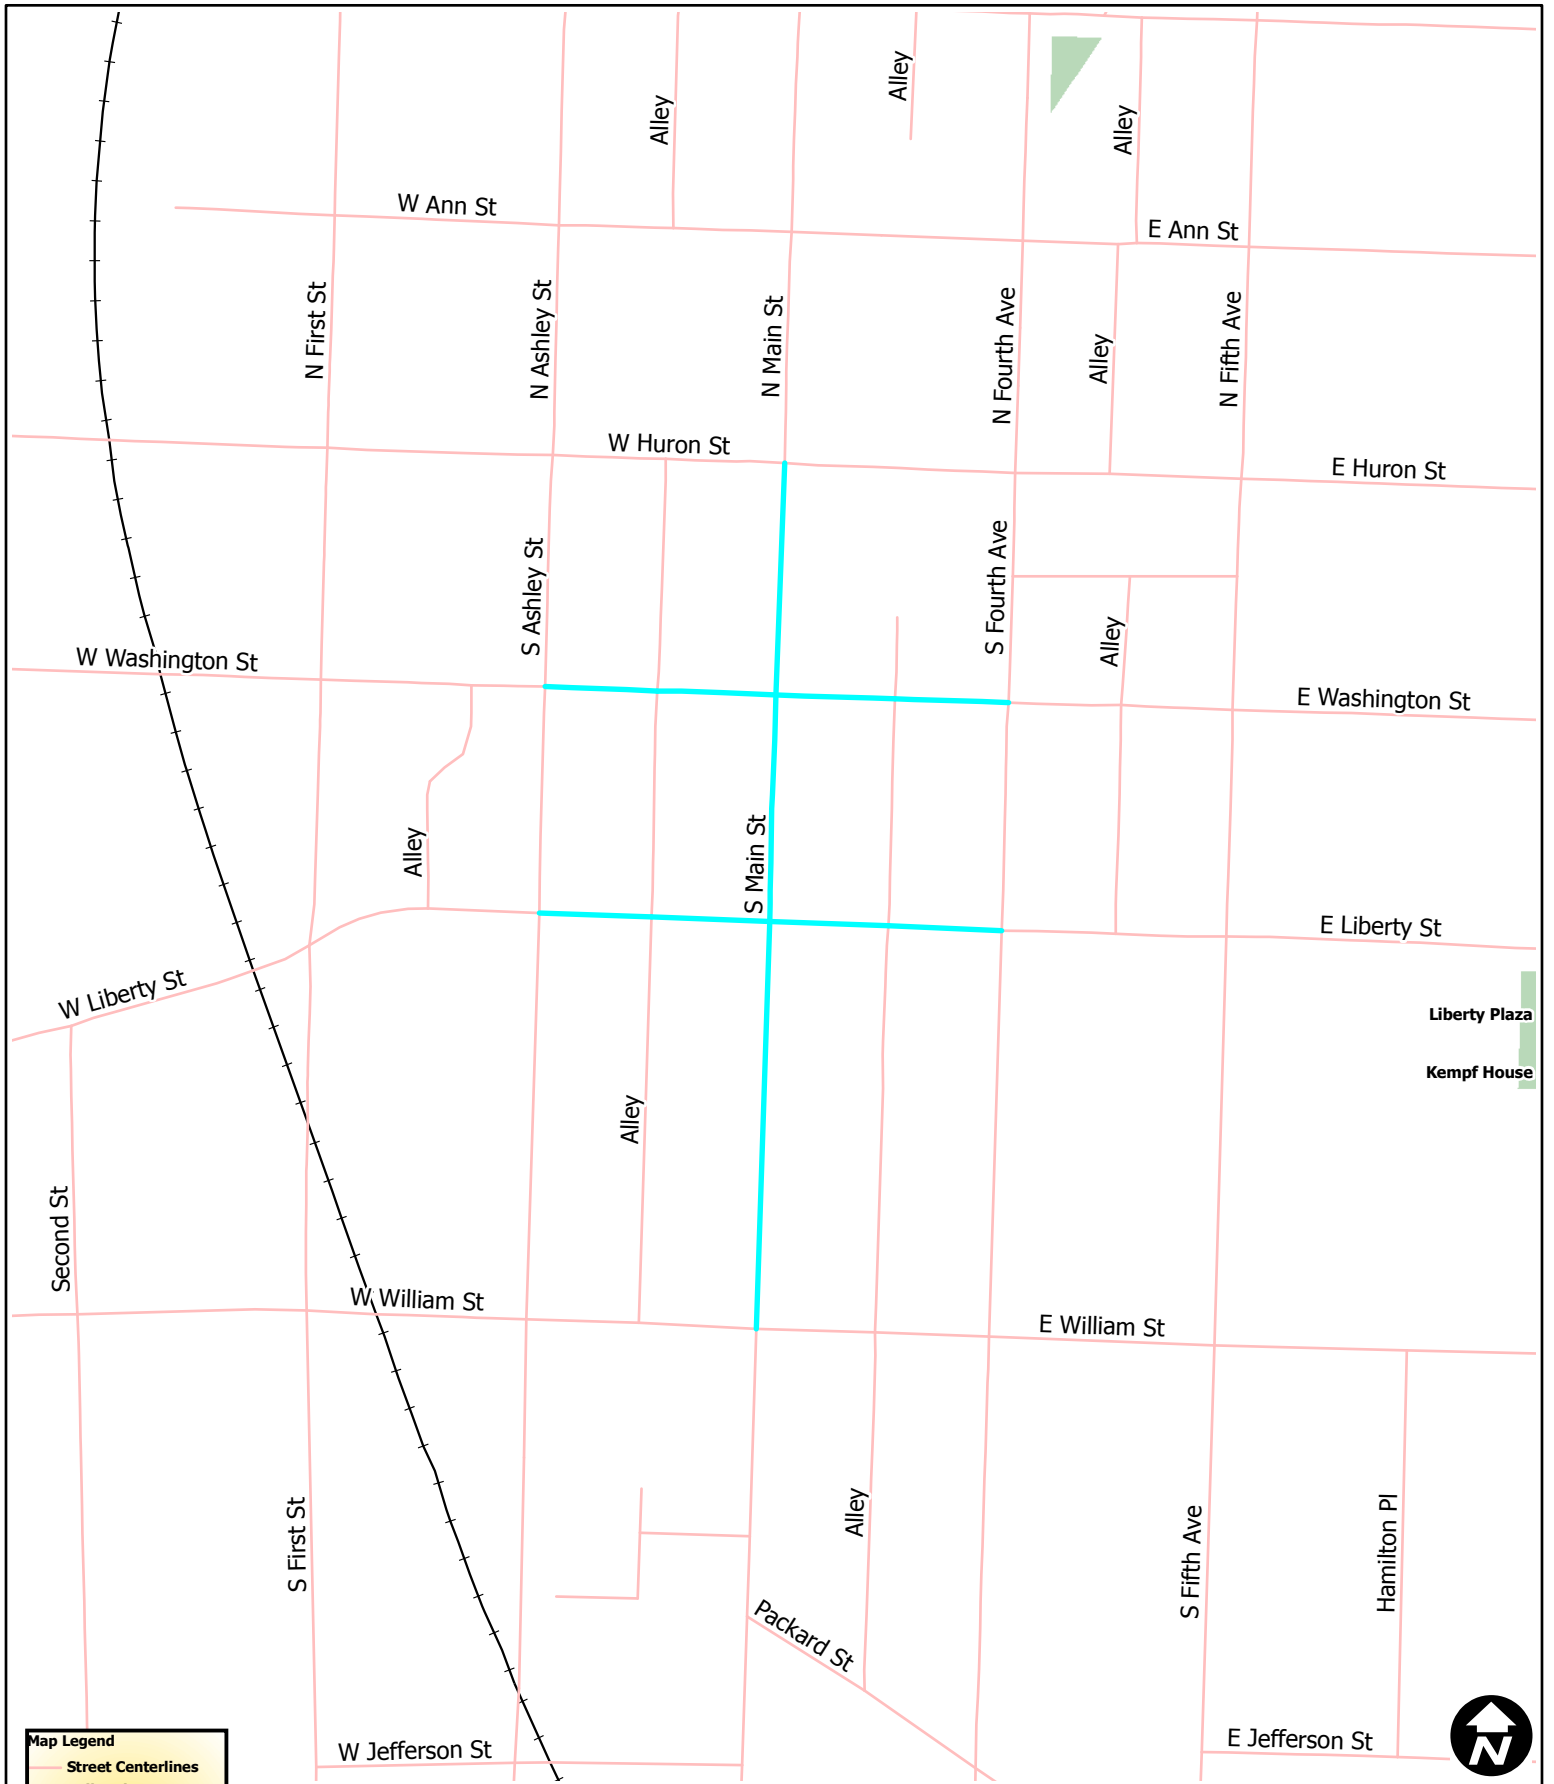

Mayor's Green Fair

Map Legend

- Street Centerlines
- + Railroads
- Rivers and Streams
- Lakes and Ponds
- Schools
- Non City Open Spaces
- Parks
- University

Liberty Plaza
Kempf House