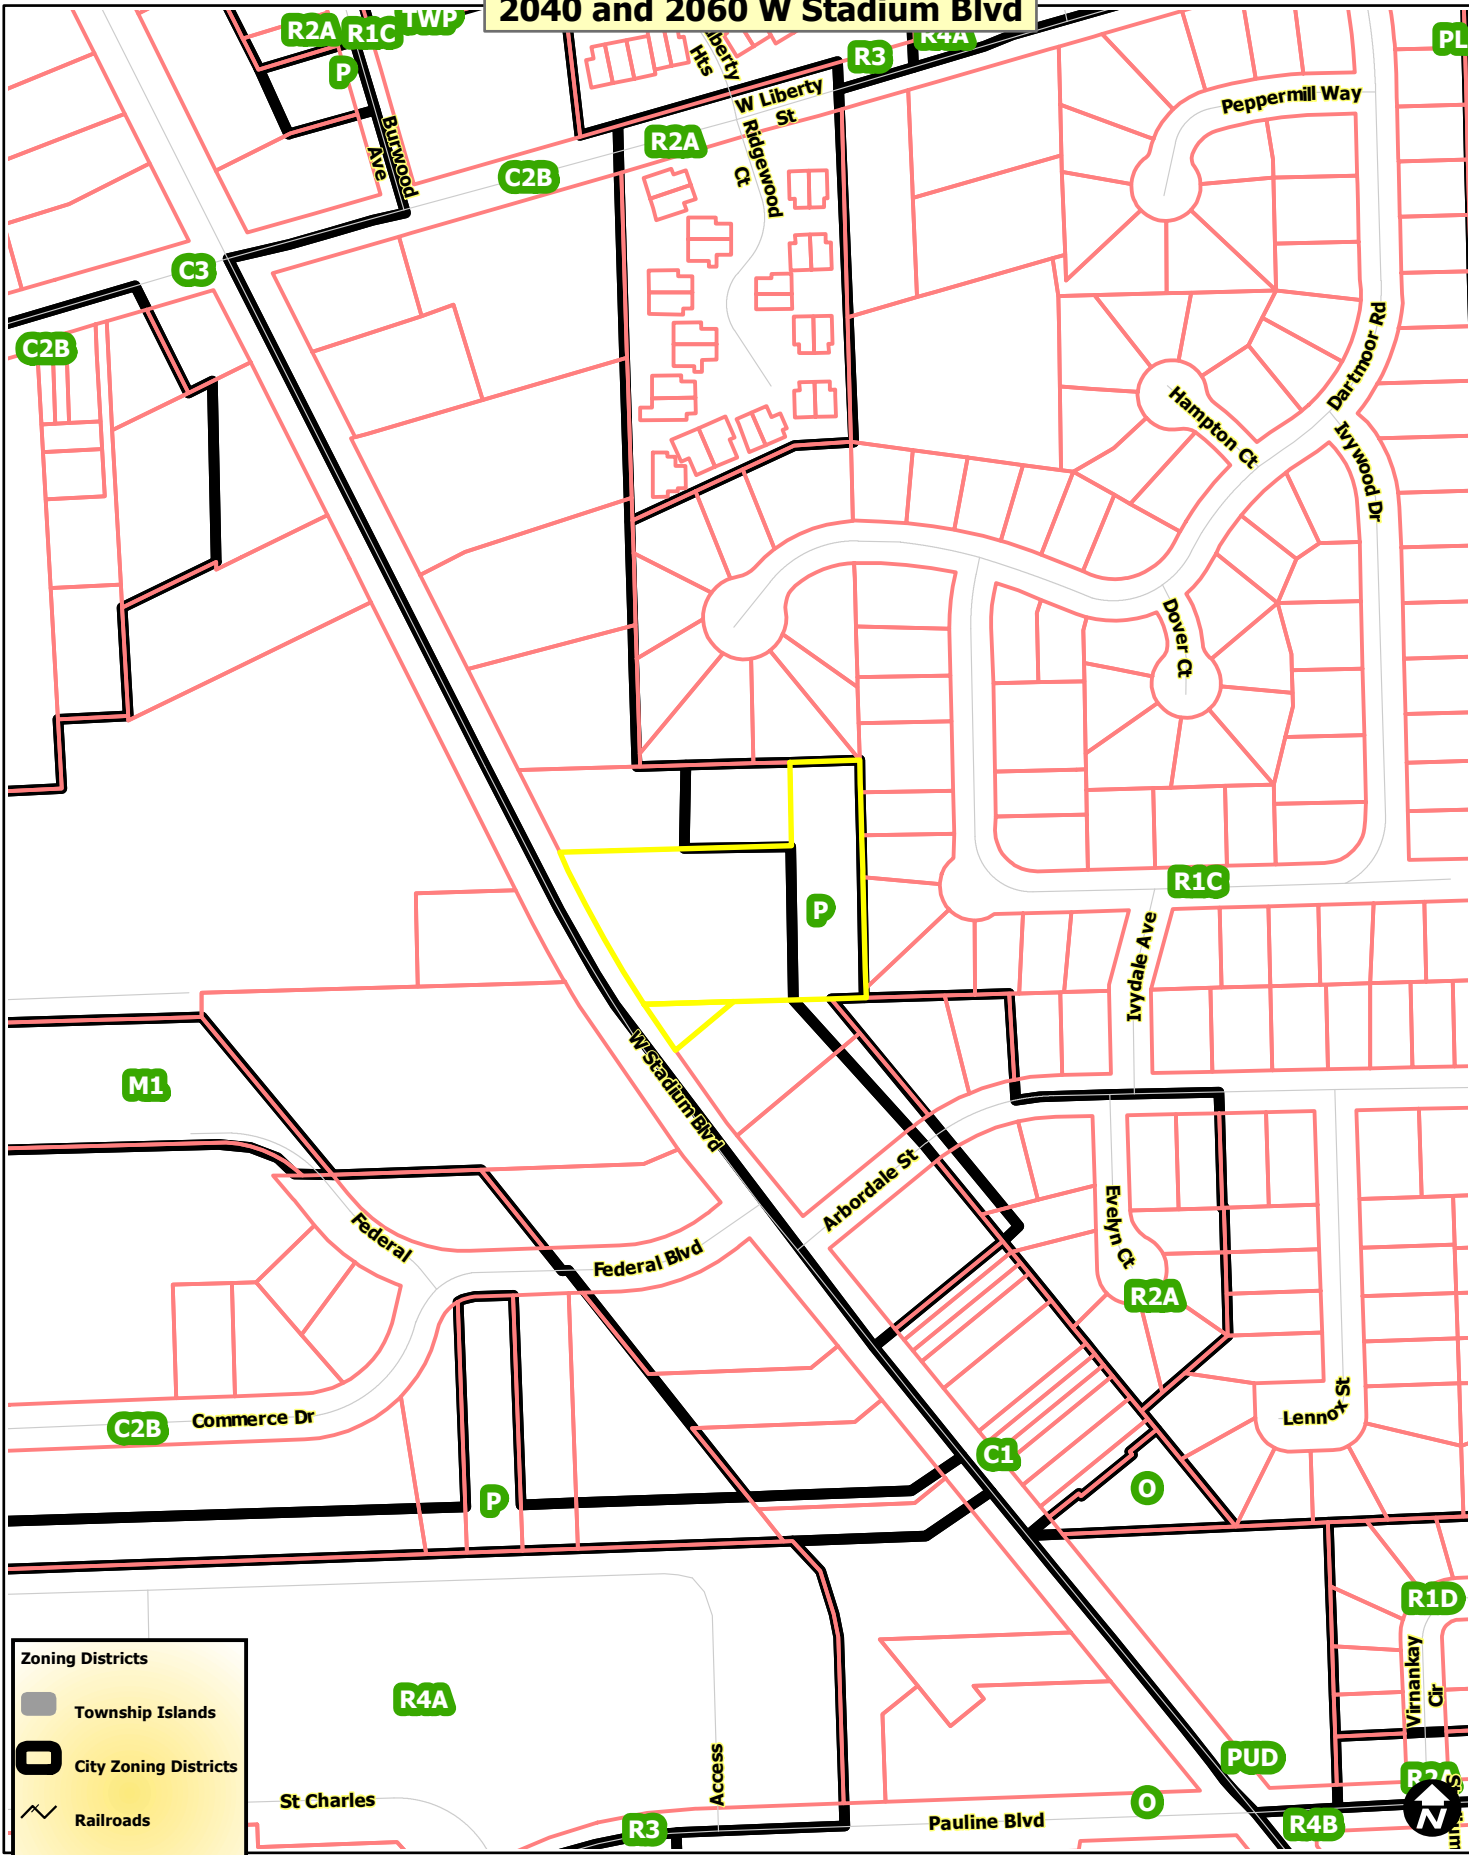

2040 and 2060 W Stadium Blvd

Zoning Districts

- Township Islands
- City Zoning Districts
- Railroads
- Huron River
- Tax Parcels

Map date: 7/14/2021
 Any aerial imagery is circa 2020 unless otherwise noted
 Terms of use: www.a2gov.org/terms