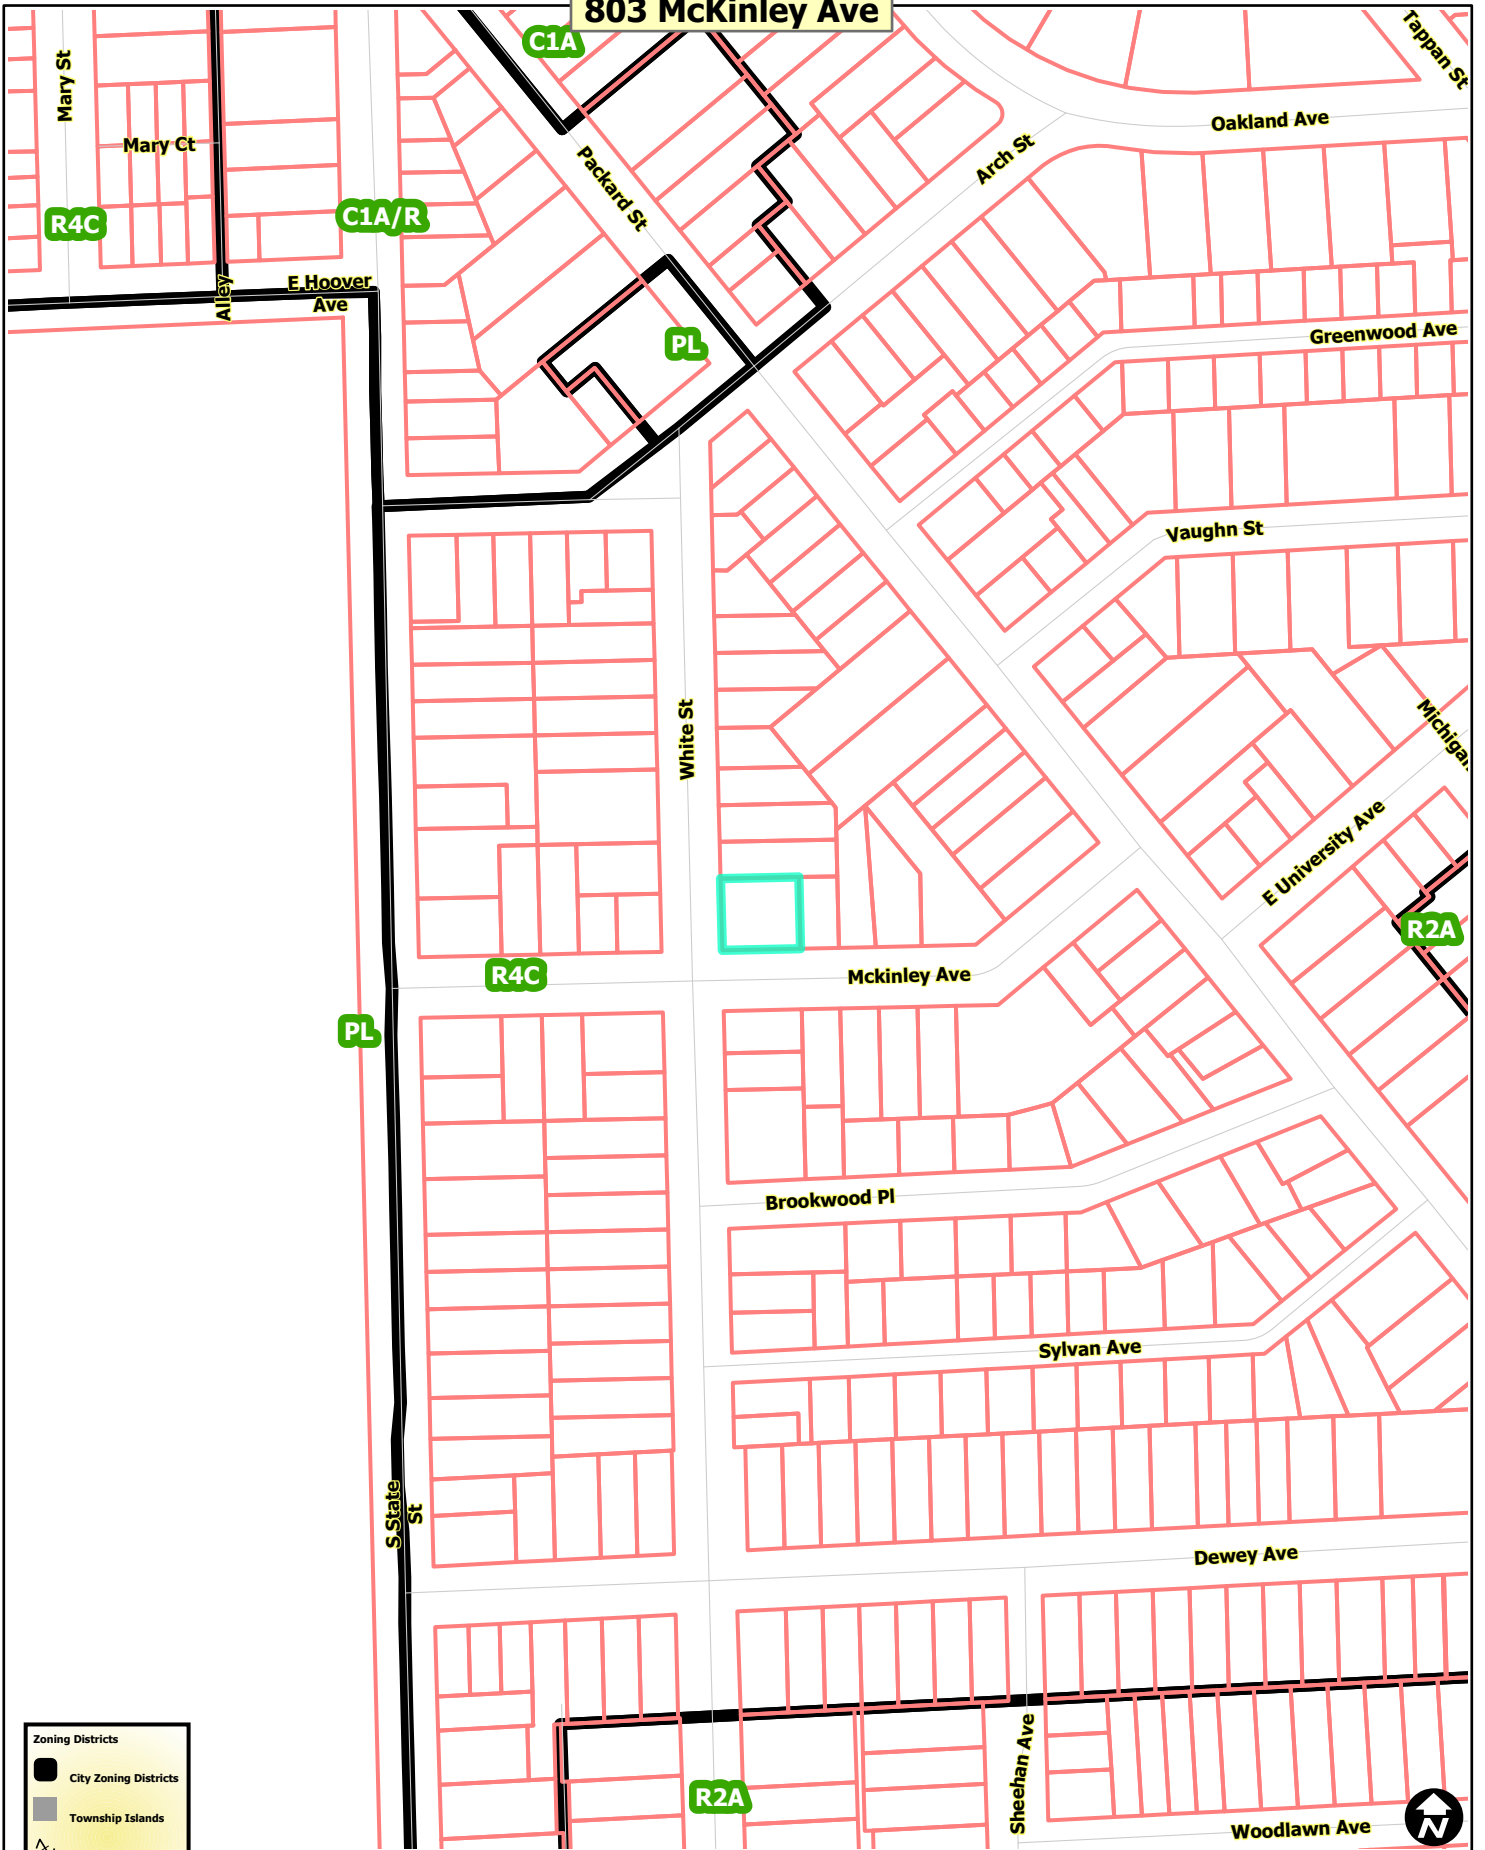

803 McKinley Ave

Zoning Districts

- City Zoning Districts
- Township Islands
- Railroads
- Huron River
- Tax Parcels

Map date: 10/2/2023
 Any aerial imagery is circa 2023 unless otherwise noted
 Terms of use: www.a2gov.org/terms