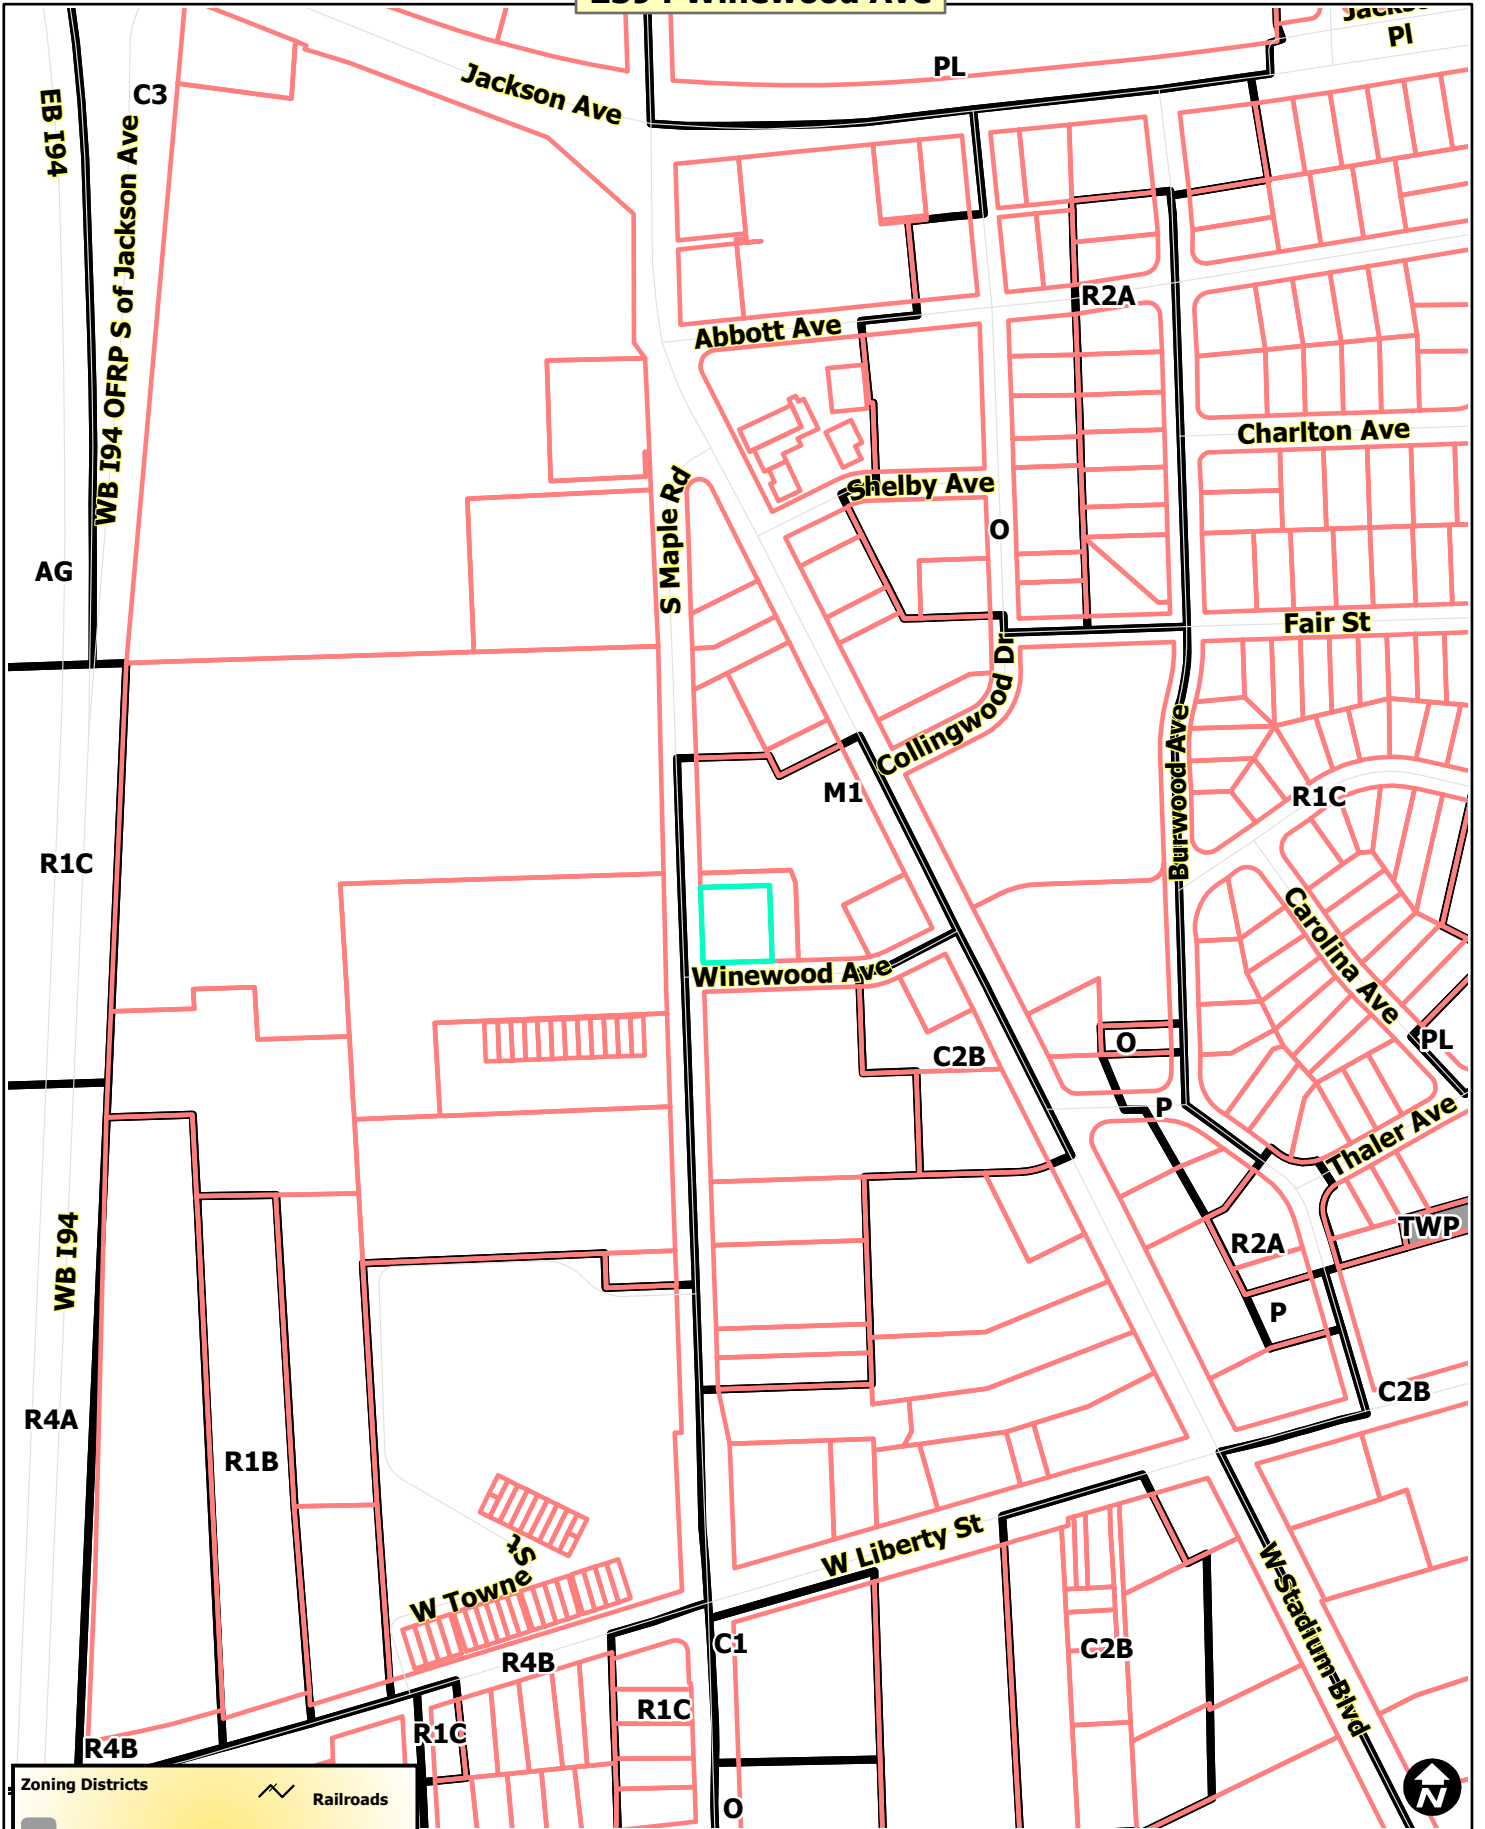

2394 Winwood Ave

Map date 2/5/2018
 Any aerial imagery is circa 2015
 unless otherwise noted
 Terms of use: www.a2gov.org/terms