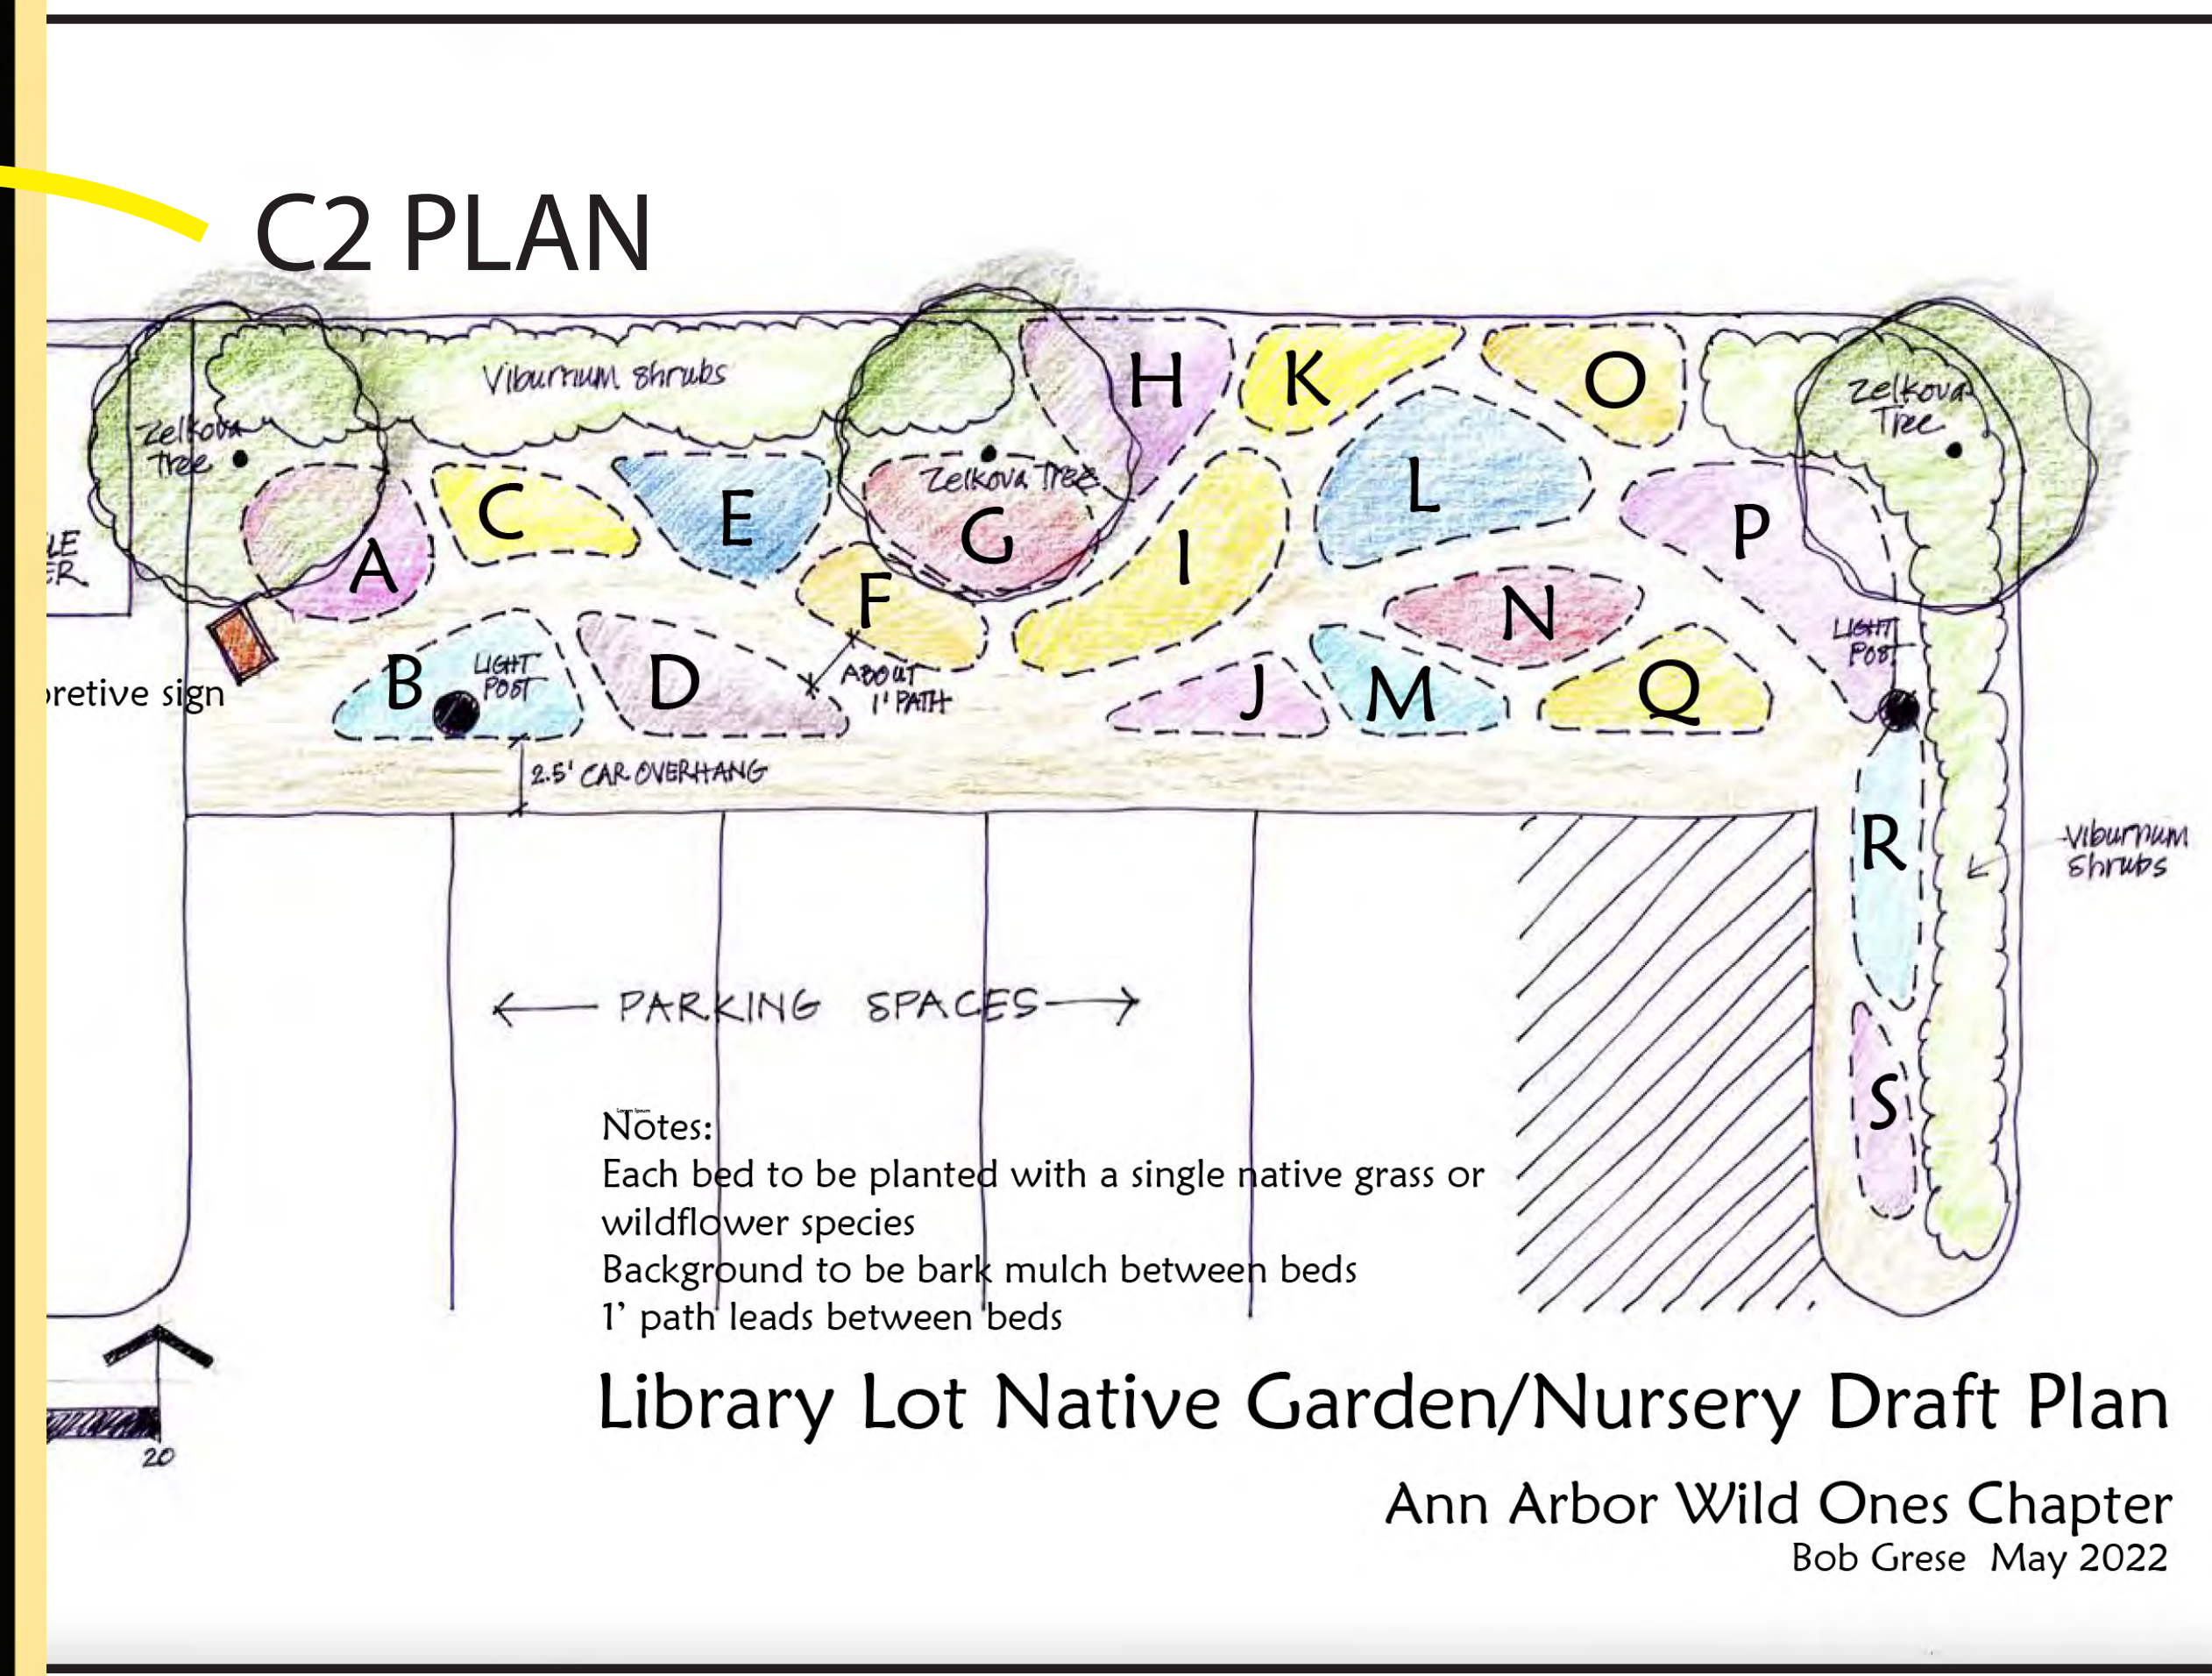

Existing Signage @ NW corner of Library Lot

BEST EXHIBITS
CUSTOM METAL EXHIBIT FABRICATION
<https://best-exfab.com/>

Pannier
<https://panniergraphics.com/signs-panels/interpretive/>

Interpretive signage supplier
Botanical Gardens and Arb
(wood post mount style)

Interpretive signage supplier
for Millers Creek - NE A2
(coordinated by R.Black)

- N1 - Vacant Bed
- N2 - Pathway Garden
- N3 - Main Garden
- N4 -
- N5 -
- S1 -
- S2 -
- S3 -
- S4 -
- S5 -
- W1 -
- W2 - Deer Bed
- C1 -
- C2 -

Notes:
Each bed to be planted with a single native grass or wildflower species
Background to be bark mulch between beds
1' path leads between beds

Library Lot Native Garden/Nursery Draft Plan
Ann Arbor Wild Ones Chapter
Bob Grese May 2022