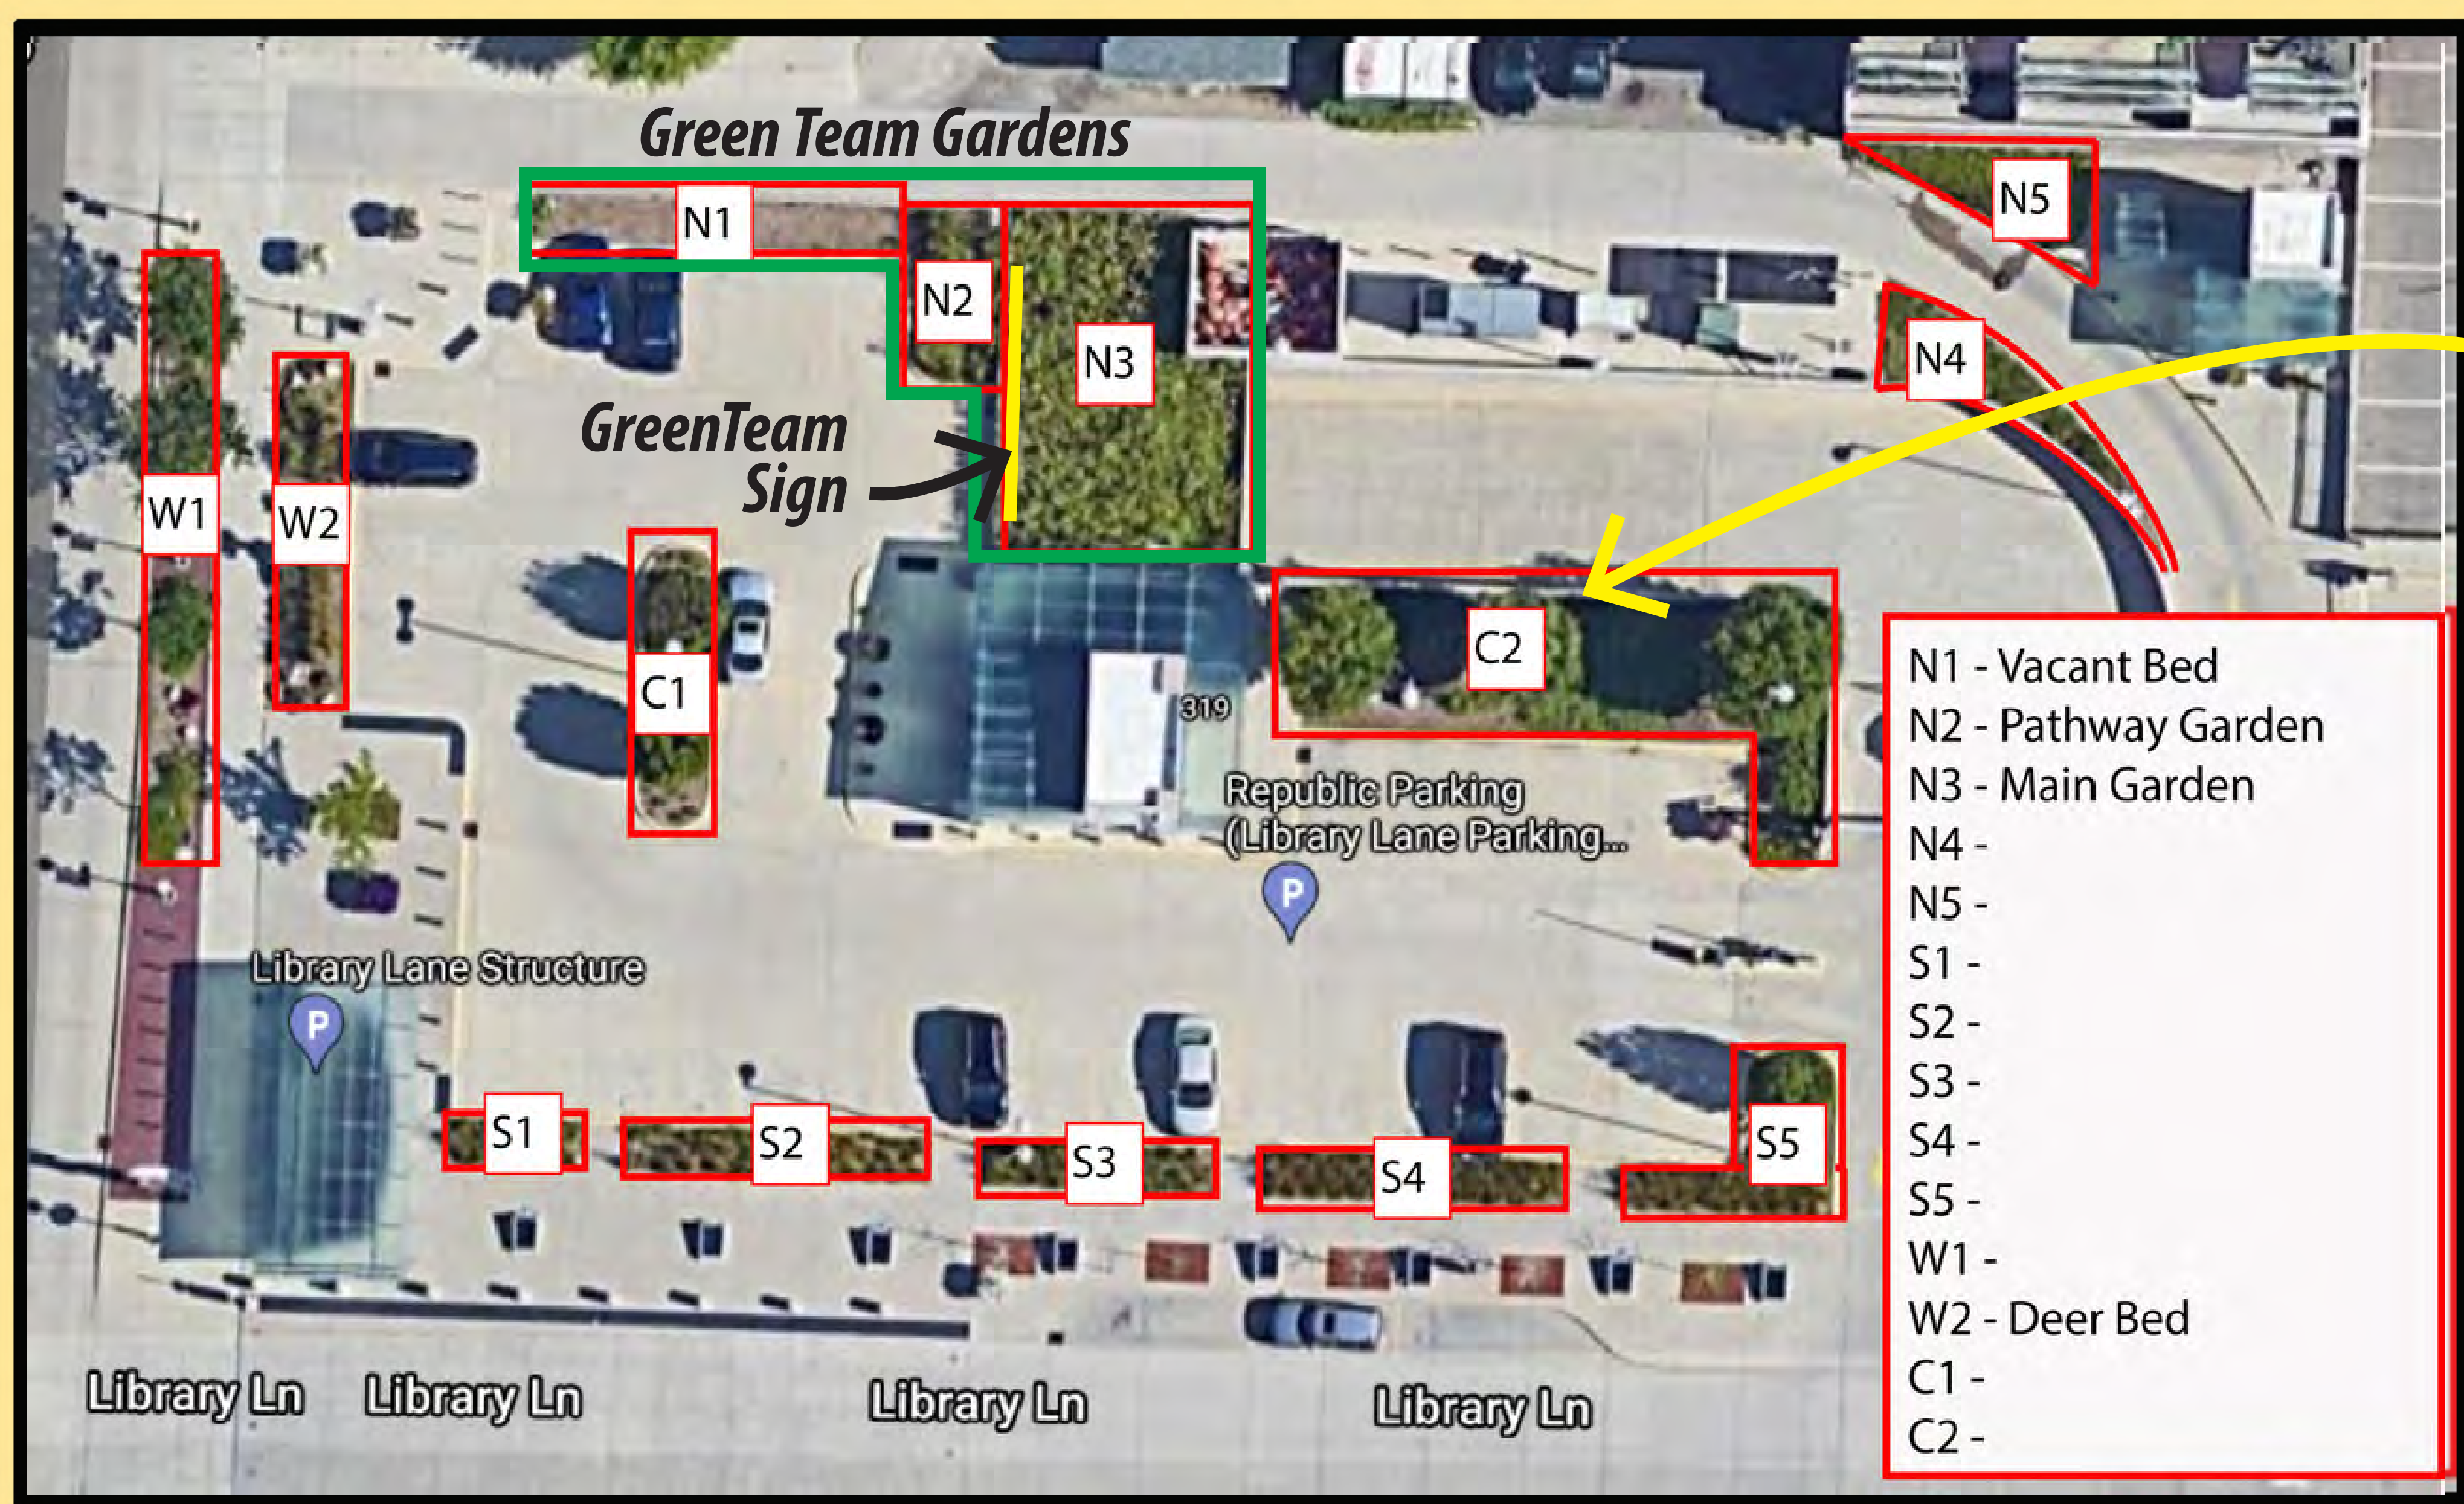

Existing Signage @ NW corner of Library Lot

BEST EXHIBITS
CUSTOM METAL EXHIBIT FABRICATION
<https://best-exfab.com/>

Pannier
<https://panniergraphics.com/signs-panels/interpretive/>

Interpretive signage supplier
Botanical Gardens and Arb
(wood post mount style)

Interpretive signage supplier
for Millers Creek - NE A2
(coordinated by R.Black)

- N1 - Vacant Bed
- N2 - Pathway Garden
- N3 - Main Garden
- N4 -
- N5 -
- S1 -
- S2 -
- S3 -
- S4 -
- S5 -
- W1 -
- W2 - Deer Bed
- C1 -
- C2 -

Notes:
Each bed to be planted with a single native grass or wildflower species
Background to be bark mulch between beds
1' path leads between beds

Library Lot Native Garden/Nursery Draft Plan
Ann Arbor Wild Ones Chapter
Bob Grese May 2022