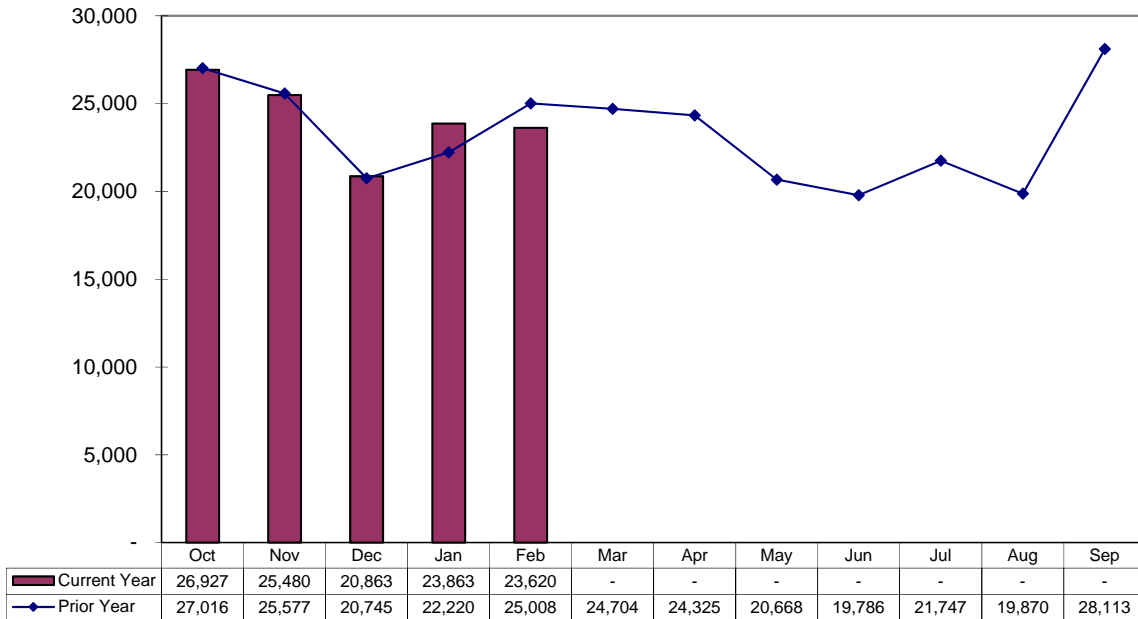

Average Weekday Passengers

February 2015

Fixed Route Average Weekday Passengers

A-Ride Average Weekday Passengers