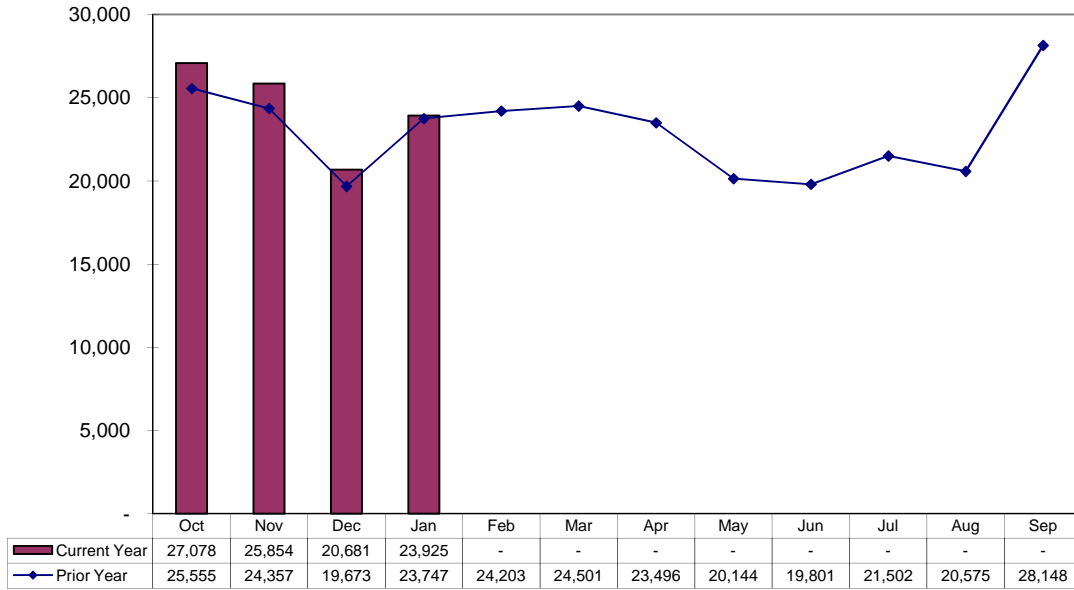

Monthly Performance Report

January 2013

Average Weekday Passengers

January 2013

Fixed Route Average Weekday Passengers

A-Ride Average Weekday Passengers