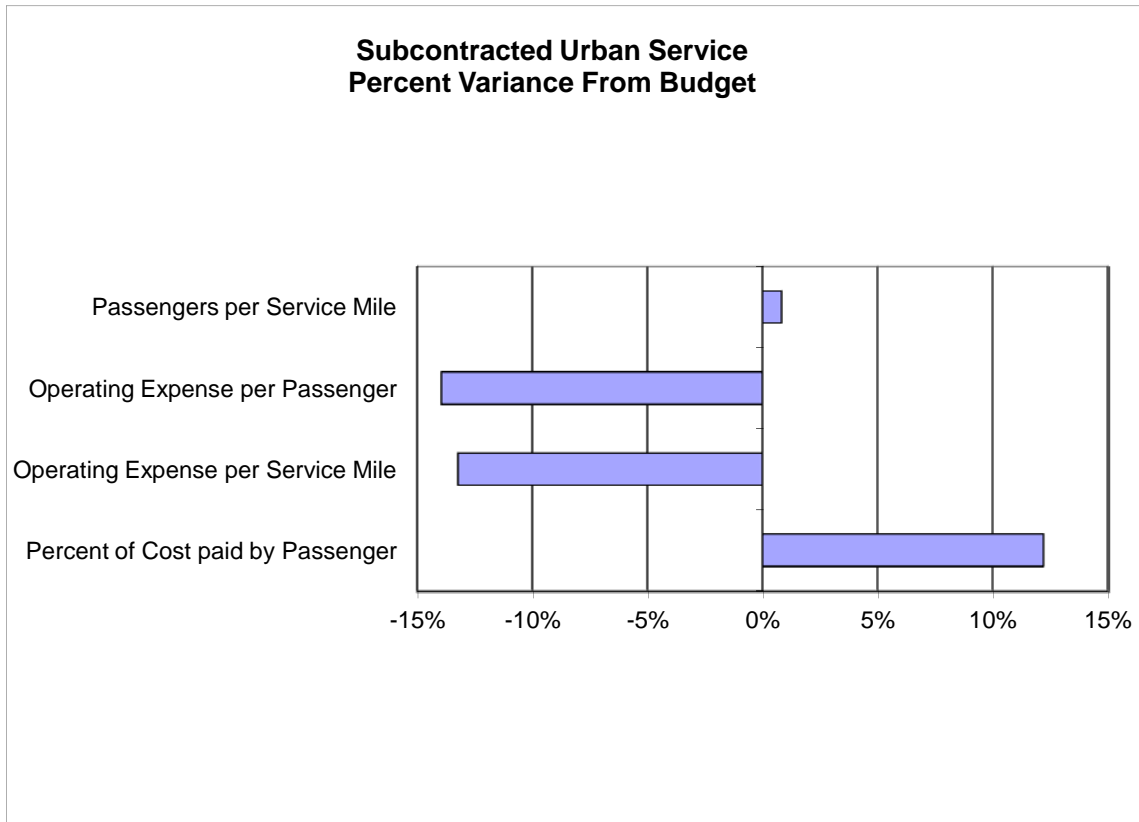

Monthly Performance Report

January 2013

Average Weekday Passengers

January 2013

Fixed Route Average Weekday Passengers

A-Ride Average Weekday Passengers