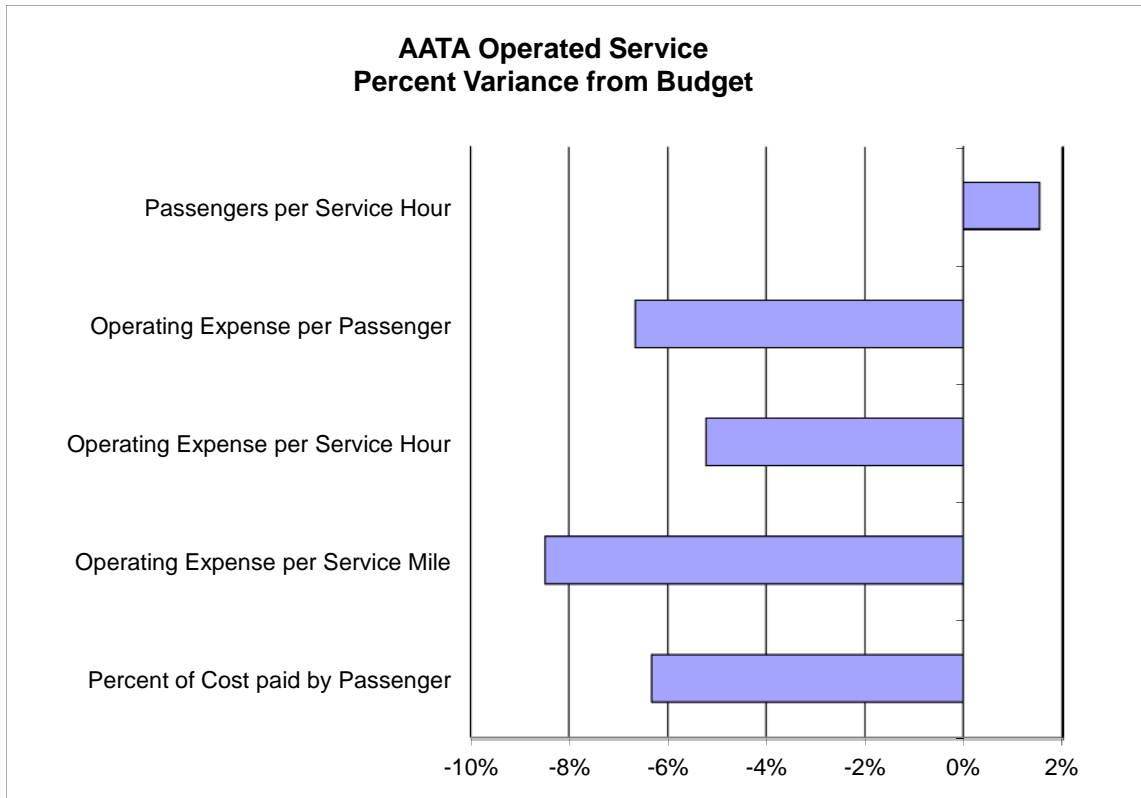

Monthly Performance Report

January 2013

Average Weekday Passengers

January 2013

Fixed Route Average Weekday Passengers

A-Ride Average Weekday Passengers