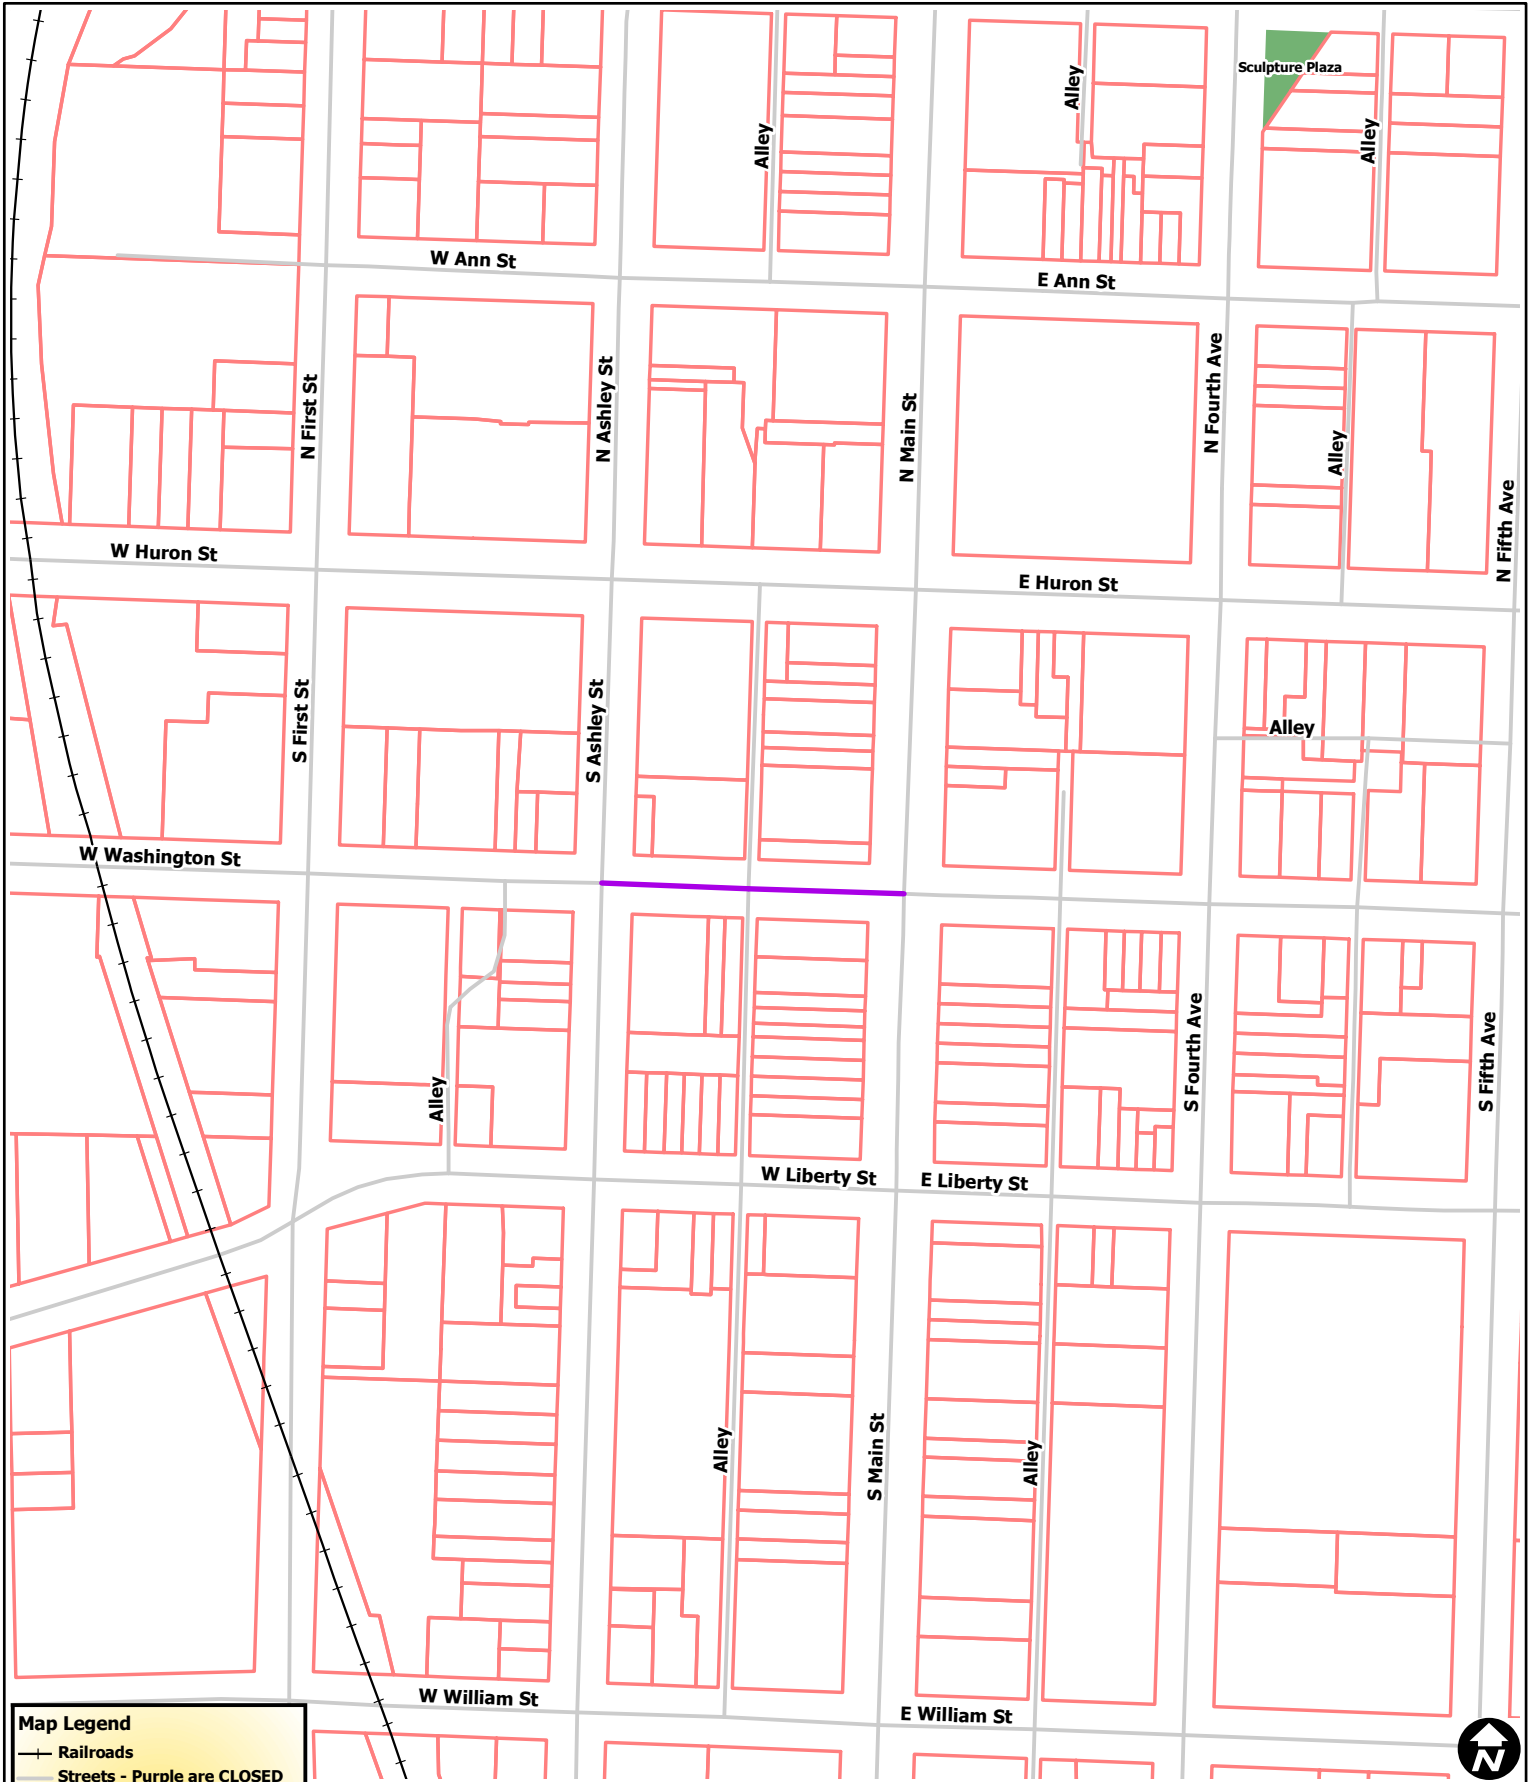

Fool Moon

Map Legend

- Railroads
- Streets - Purple are CLOSED
- Huron River
- Parcel Property
- Park Property
- School Property
- Non City Open Space Property
- University Property