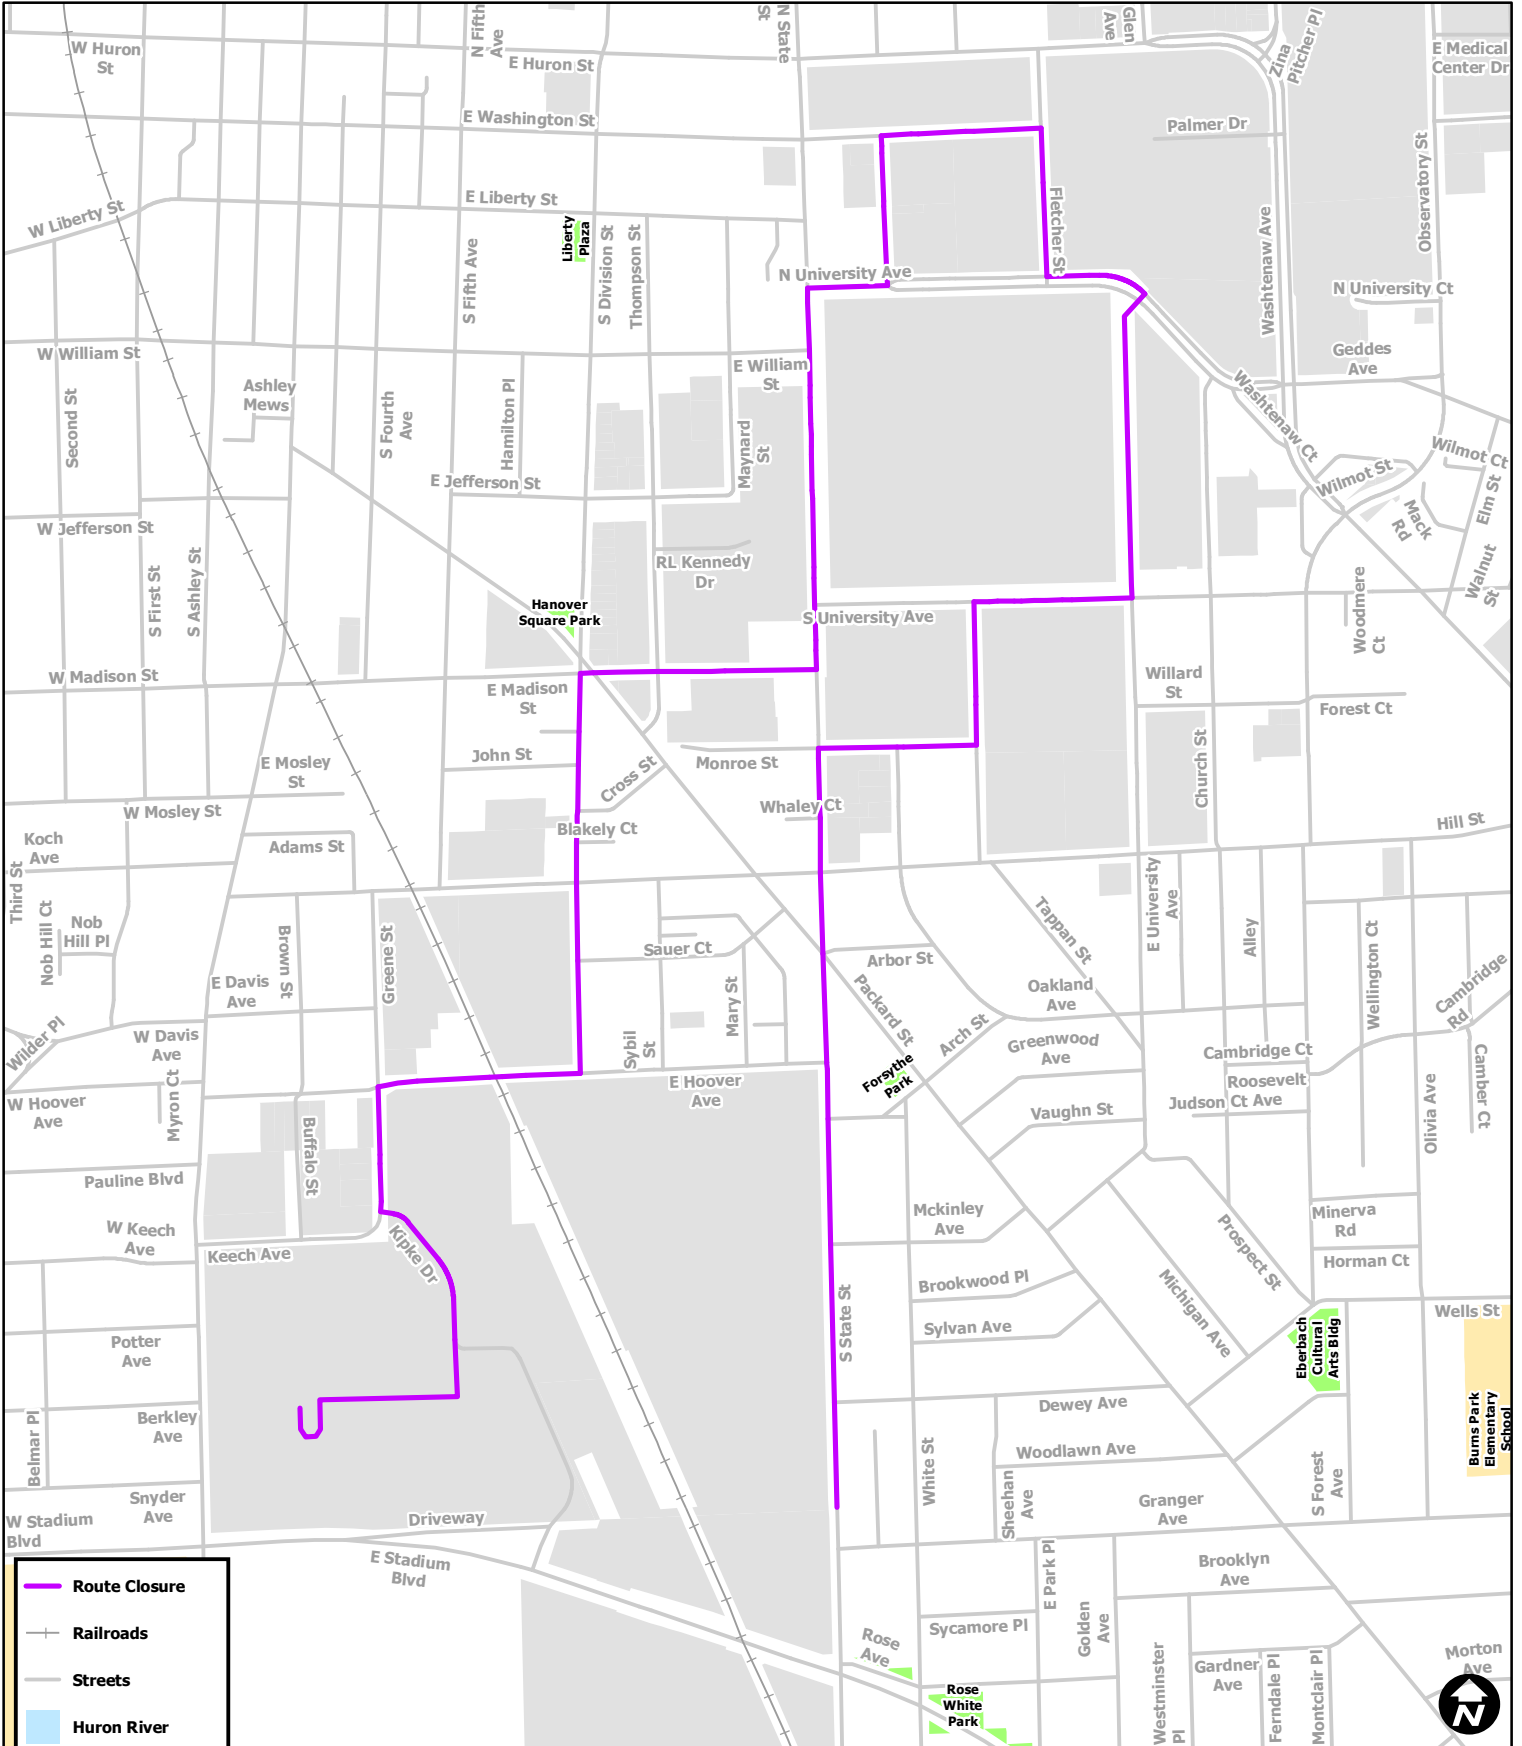

U of M Big House 5K

- Route Closure
- Railroads
- Streets
- Huron River
- Parkland
- Other Open Space
- AAPS Schools
- University Land

Map date 1/5/2016
 Any aerial imagery is circa 2015 unless otherwise noted
 Terms of use: www.a2gov.org/terms