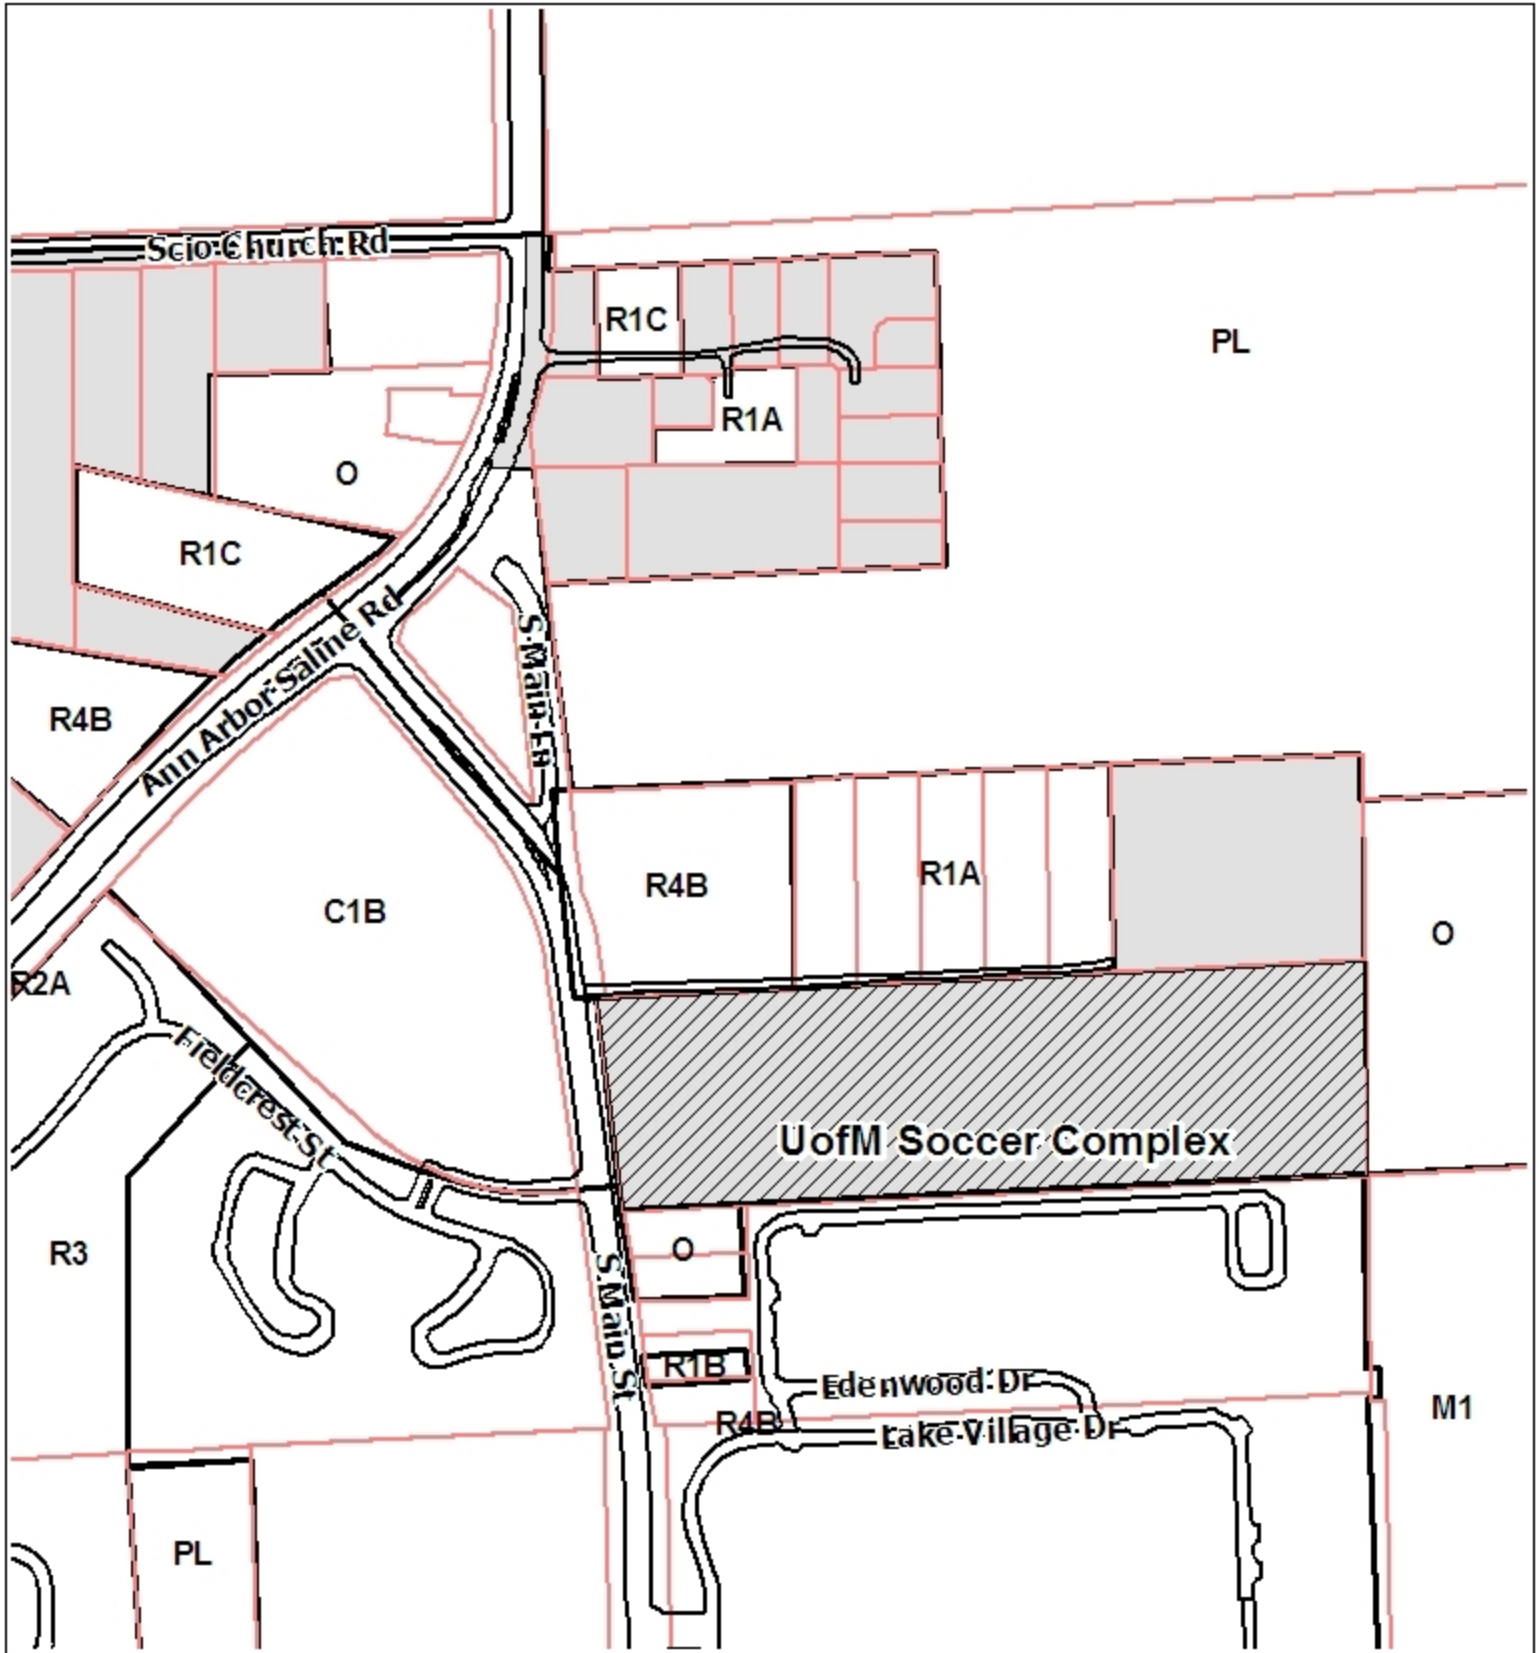

Zoning Map: UofM Soccer Complex Annexation

Map Legend

- Edge Of Pavement
- Parcels
- Zoning**
- <all other values>
- Minor Civil Division**
- 005 (City of Ann Arbor)

Maps available online:
<http://gisweb.ewashtenaw.org/website/mapwashtenaw/>

Copyright 2008 City of Ann Arbor, Michigan
 No part of this product shall be reproduced or transmitted in any form or by any means, electronic or mechanical, for any purpose, without prior written permission from the City of Ann Arbor.
 This map complies with National Map Accuracy Standards for mapping at 1:250,000 scale. The City of Ann Arbor and its mapping contractors assume no legal responsibility for the content and/or inappropriate use of information on this map.