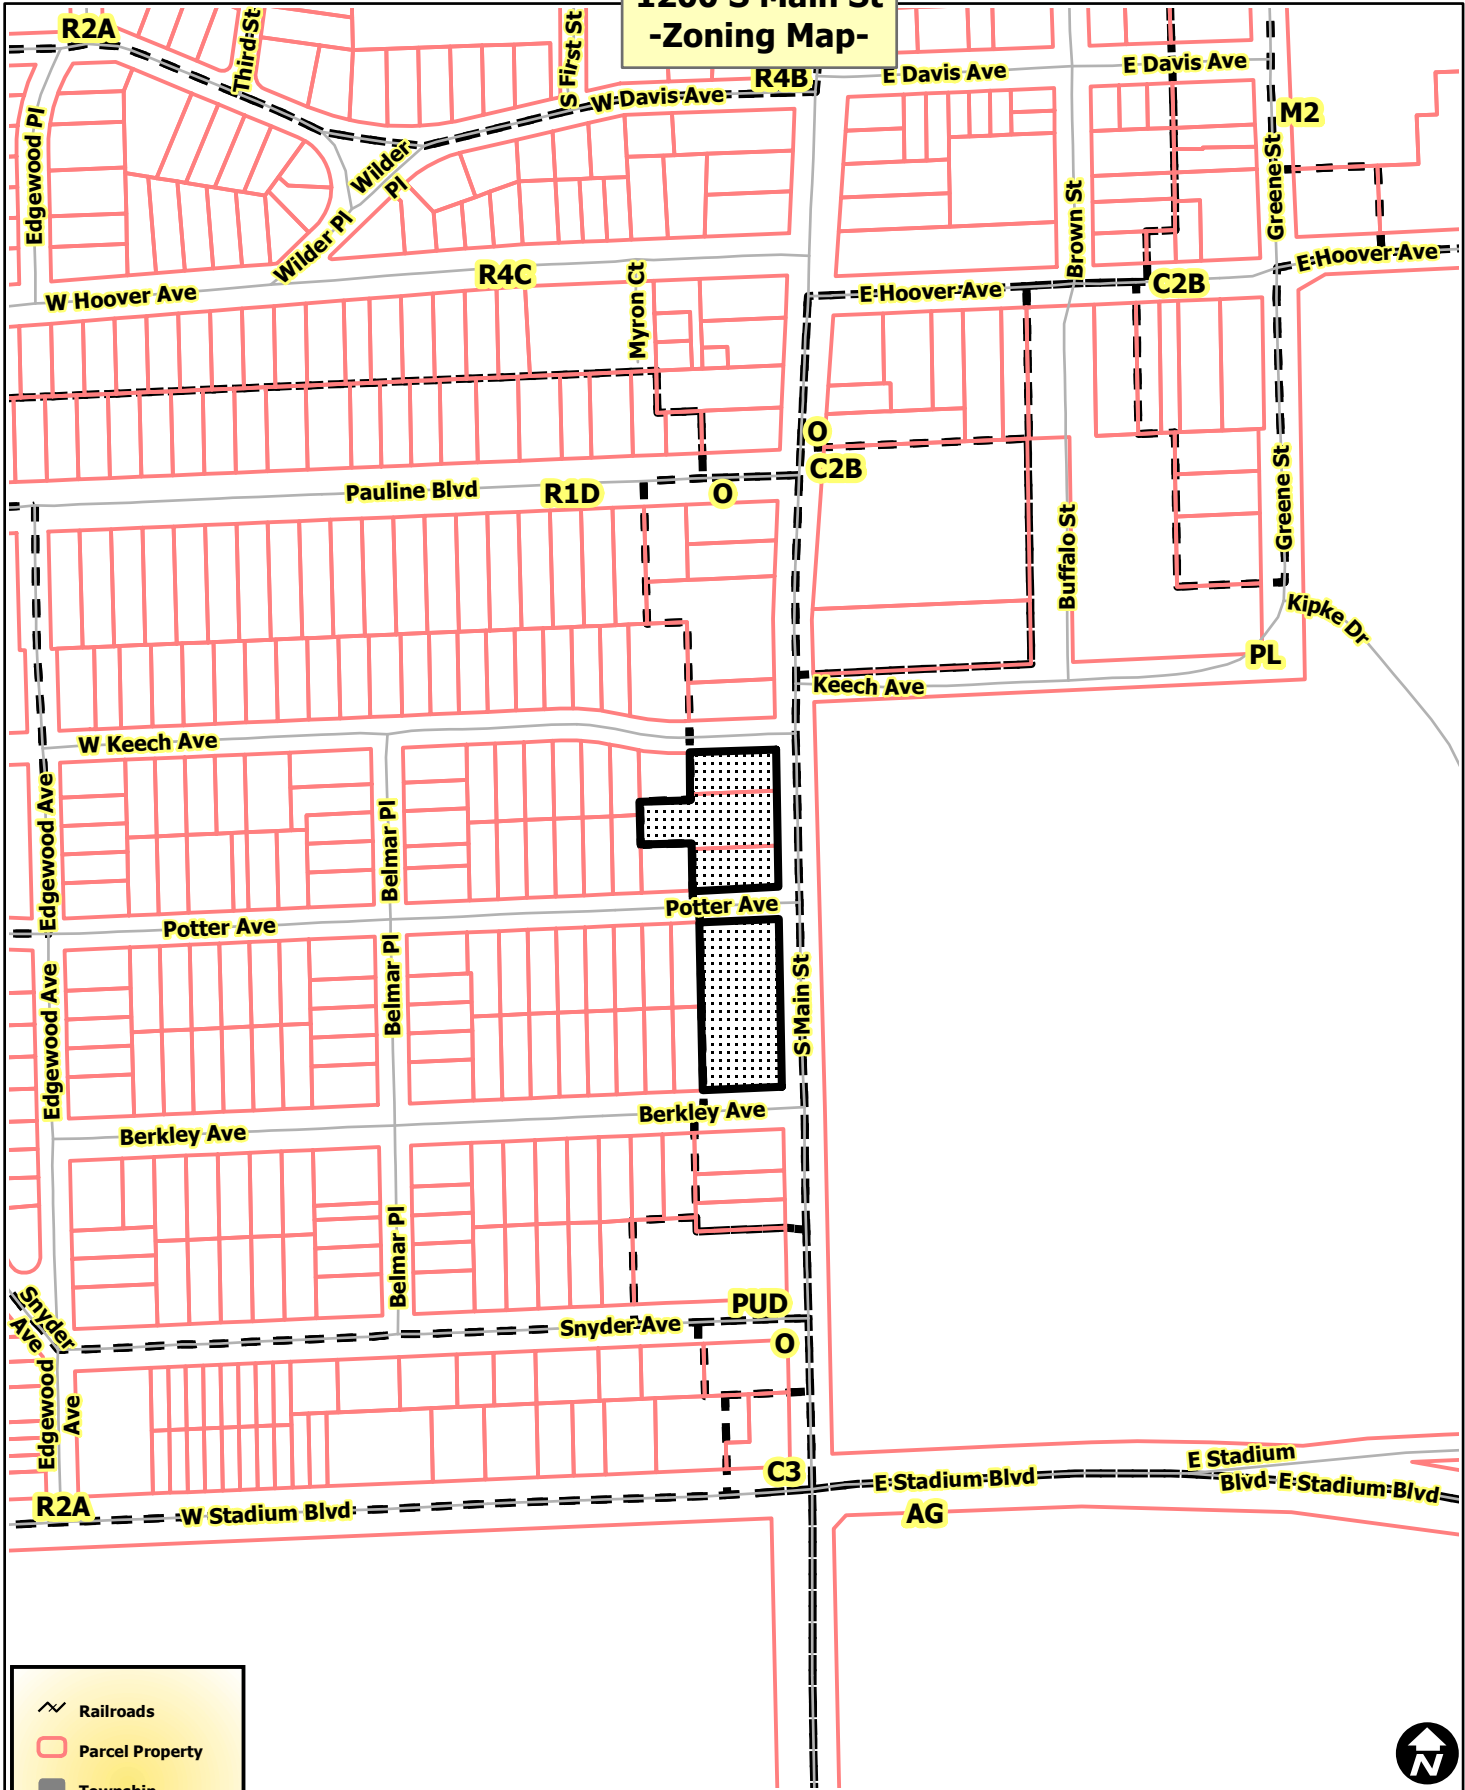

1200 S Main St -Zoning Map-

- Railroads
- Parcel Property
- Township
- City of Ann Arbor
- Huron River