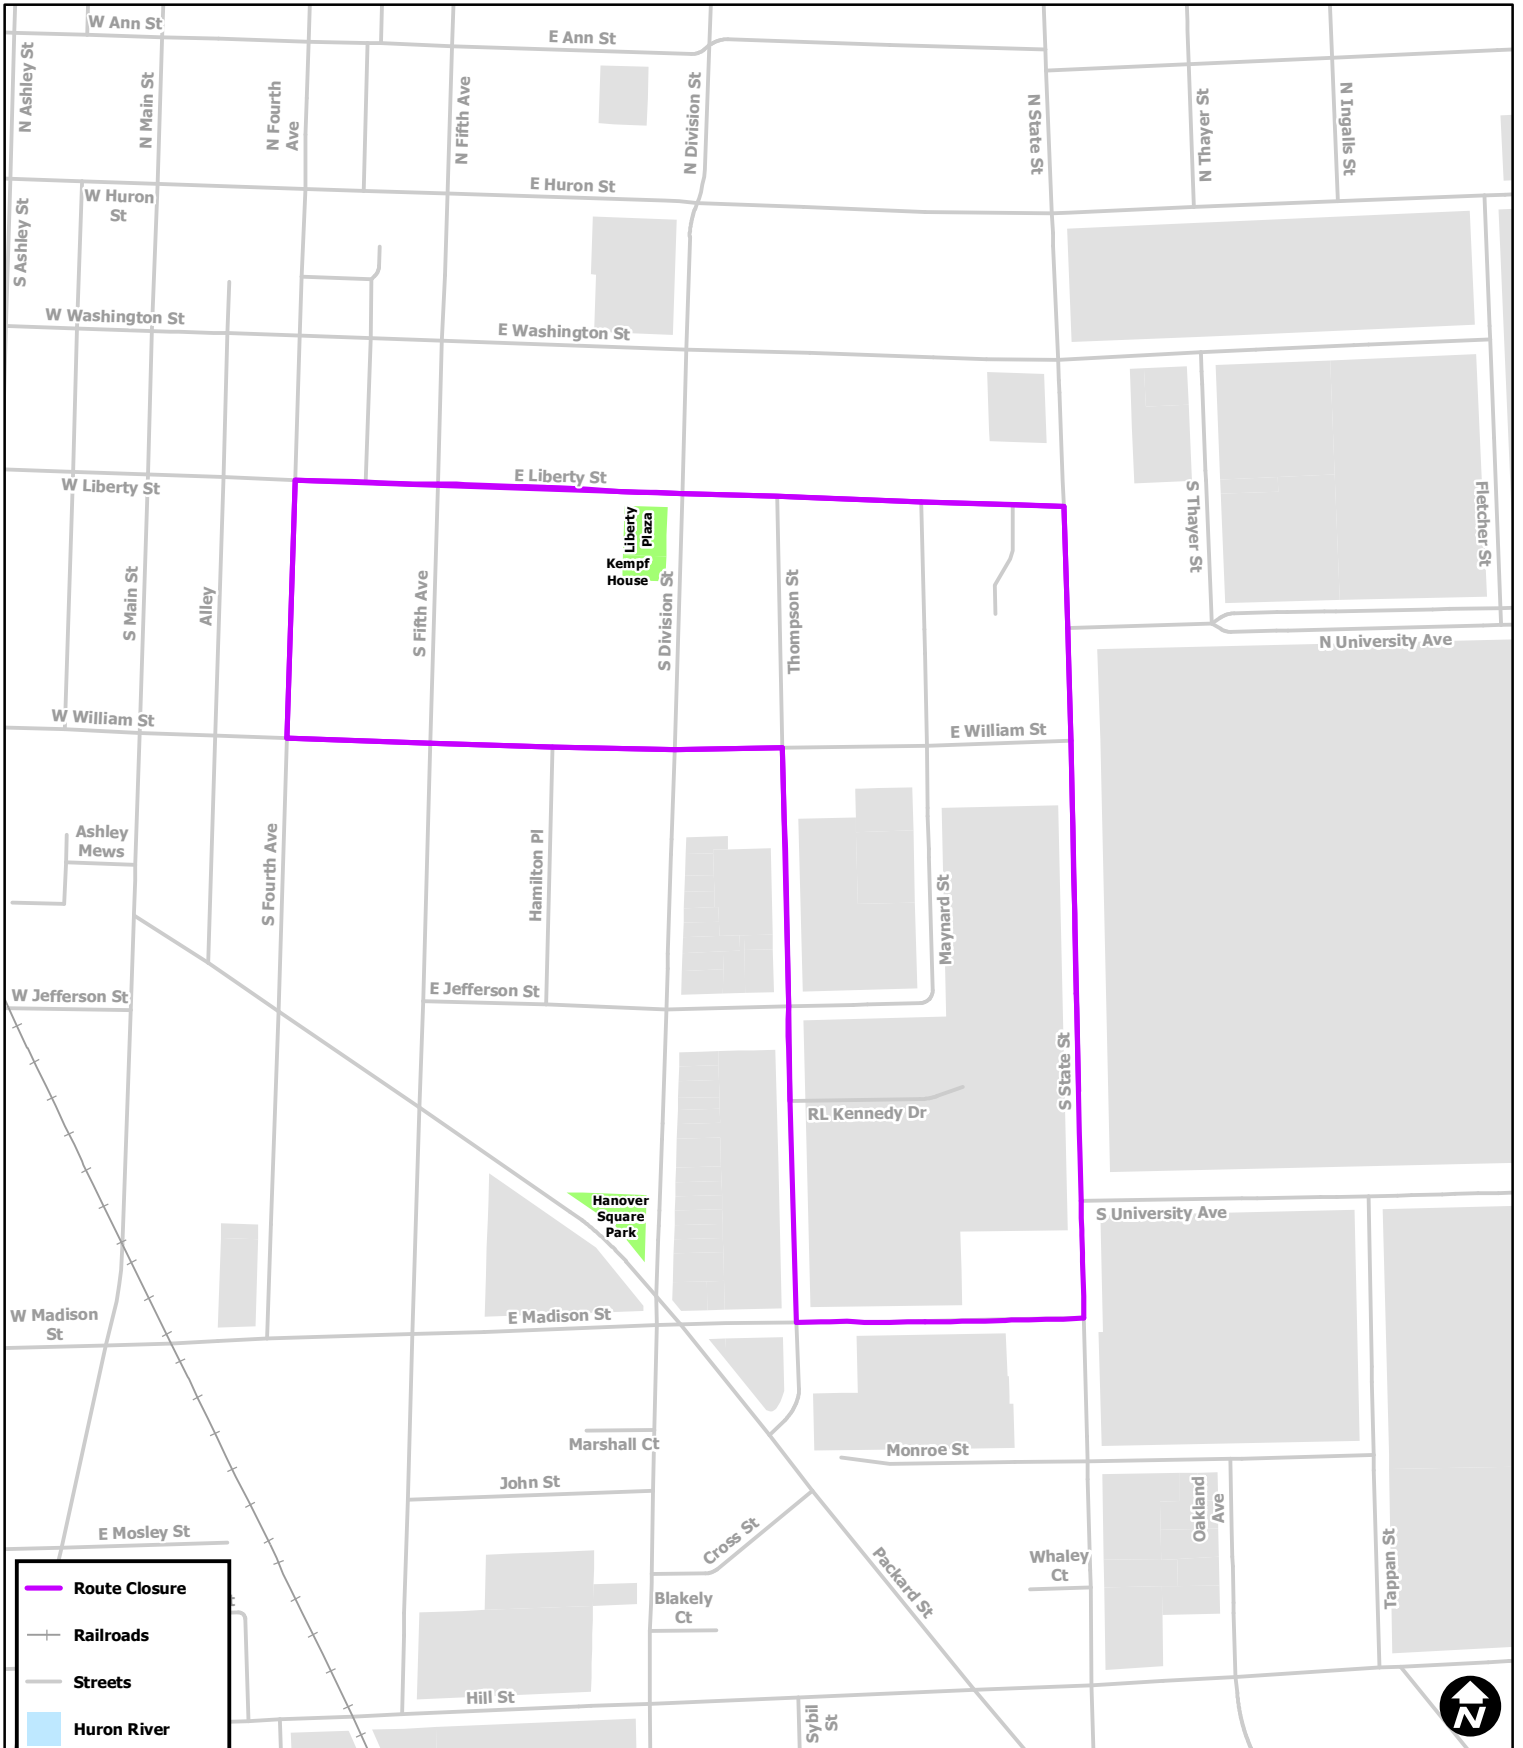

Take Back The Night

- Route Closure
- Railroads
- Streets
- Huron River
- Parkland
- Other Open Space
- AAPS Schools
- University Land

Map date 1/10/2016
 Any aerial imagery is circa 2015 unless otherwise noted
 Terms of use: www.a2gov.org/terms